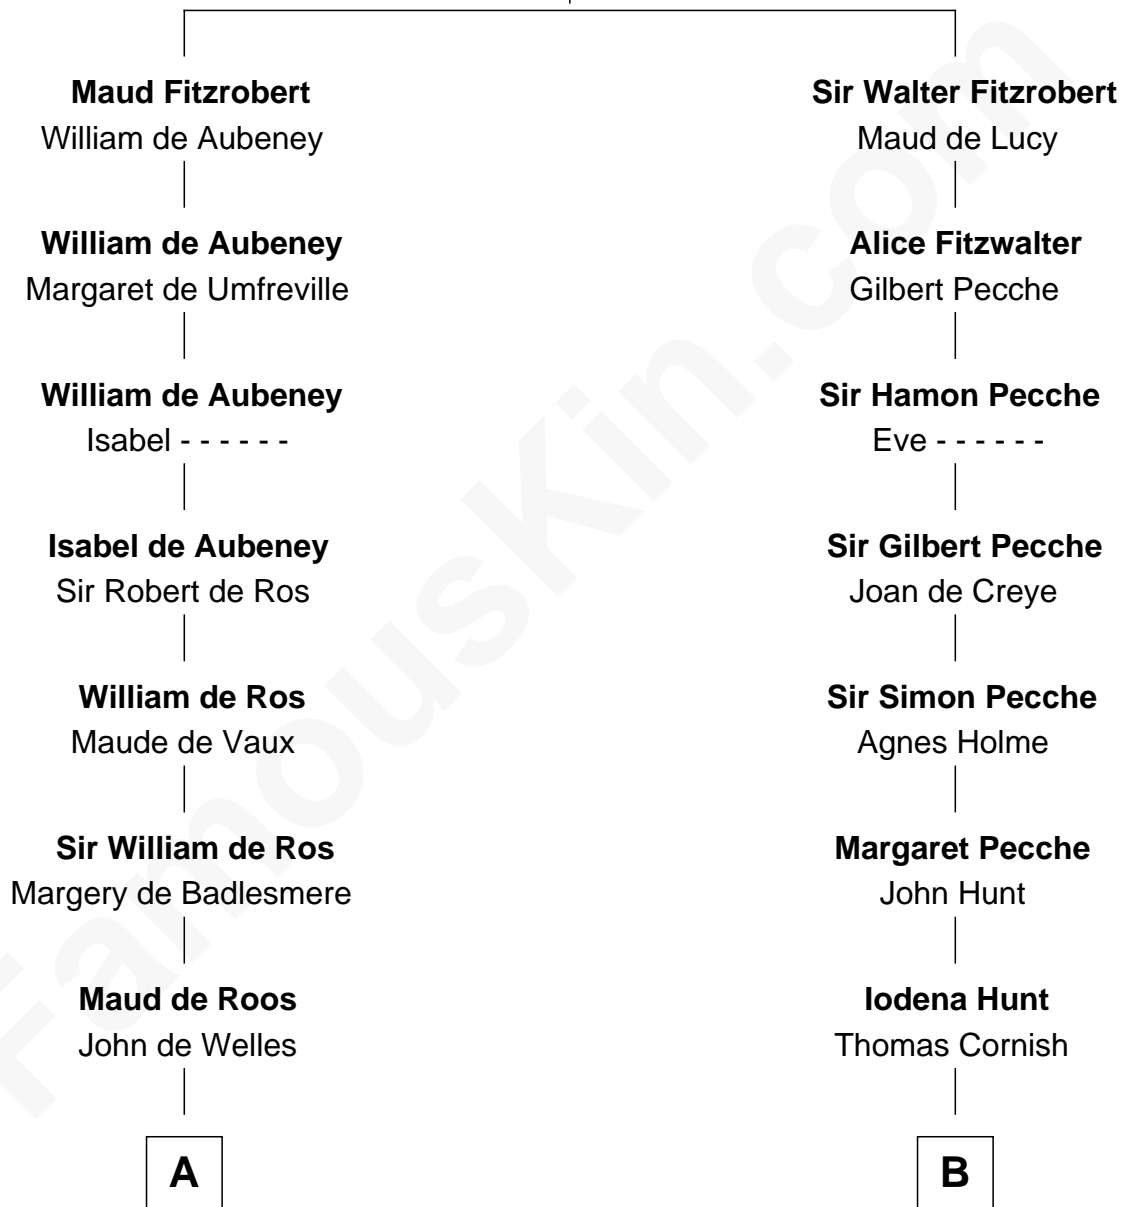

## Relationship Chart of

### William Floyd

*Signer of the Declaration of Independence*

20th cousin of

### Eliphalet Remington

*Founder of Remington Arms Company*

**Robert Fitzrichard**

Maud de St. Liz

**C**

**Sarah Brewster**  
Jonathan Smith

**Jonathan Smith**  
Elizabeth Platt

**Tabitha Smith**  
Nicholl Floyd