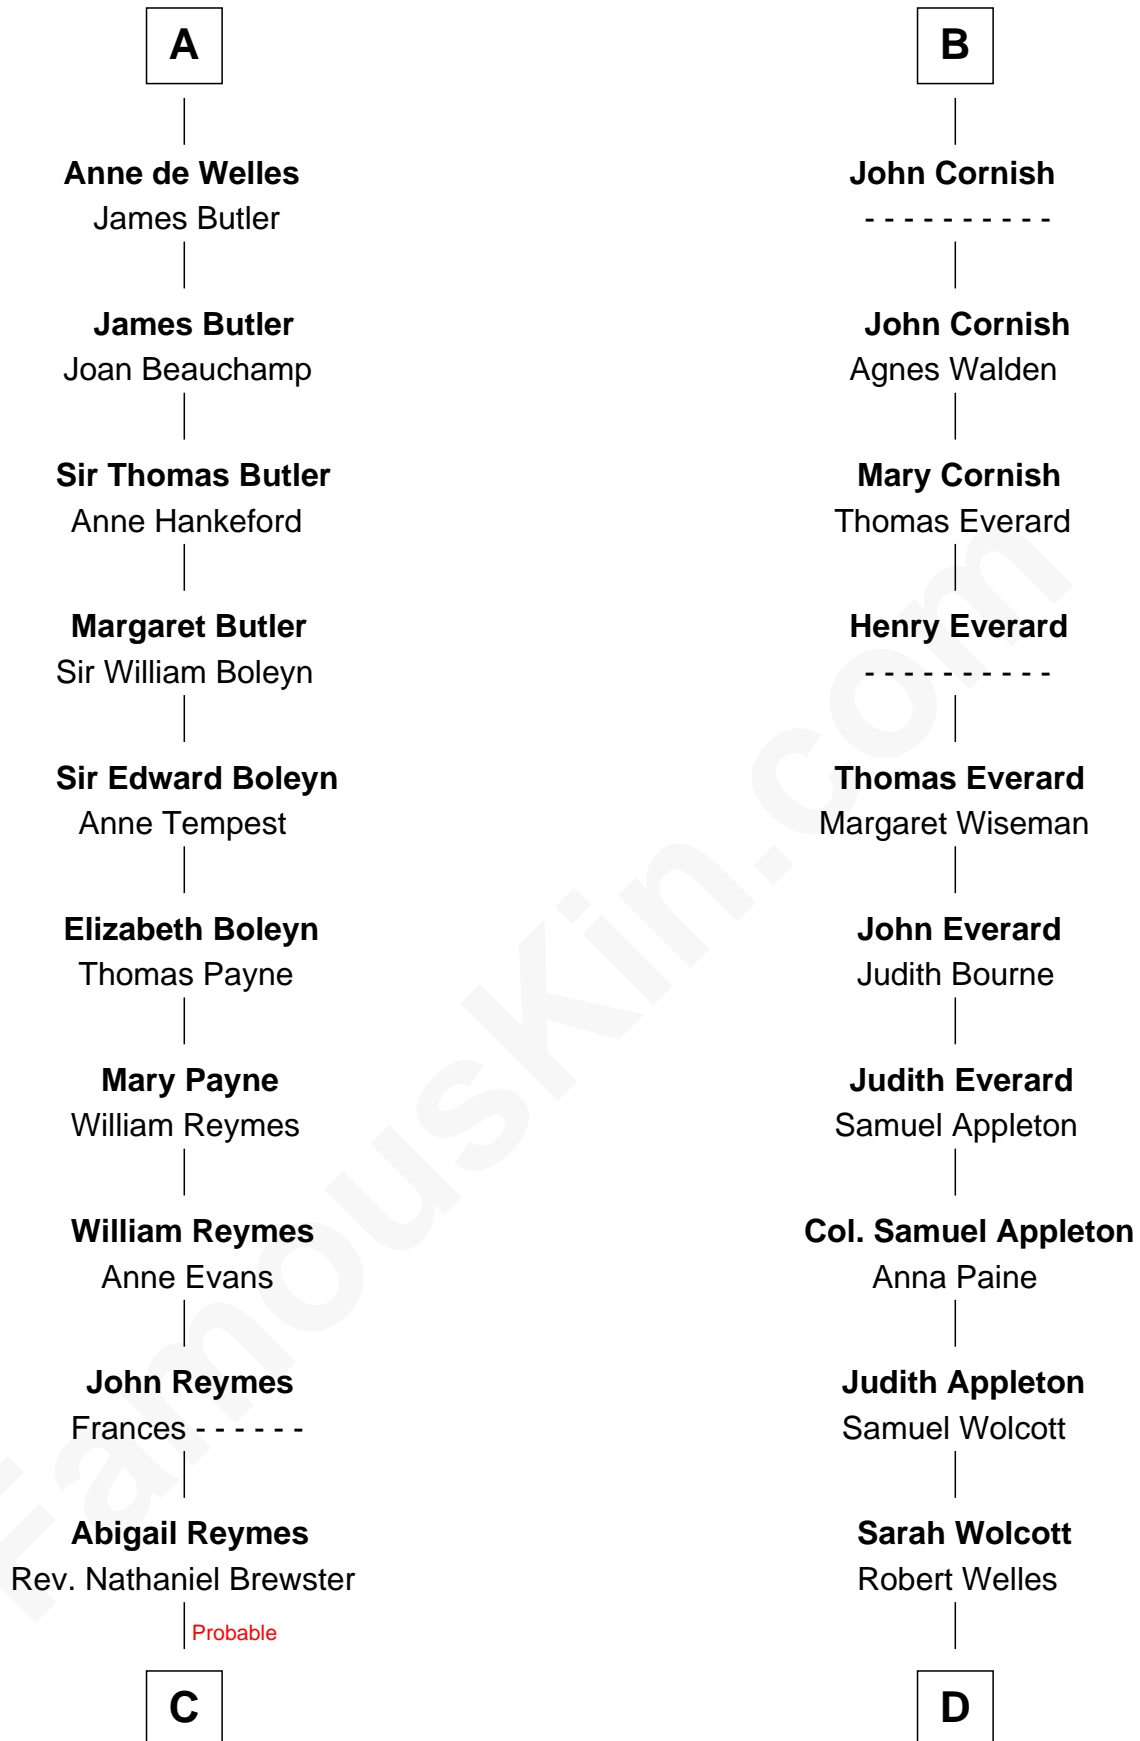

## Relationship Chart of

### William Floyd

*Signer of the Declaration of Independence*

20th cousin of

### Eliphalet Remington

*Founder of Remington Arms Company*

**Robert Fitzrichard**

Maud de St. Liz

**C**

**Sarah Brewster**  
Jonathan Smith

**Jonathan Smith**  
Elizabeth Platt

**Tabitha Smith**  
Nicholl Floyd

**William Floyd**

*Signer of Declaration of Independence*

**D**

**Sarah Welles**  
Jonathan Robbins

**Sarah Robbins**  
Elisha Kilbourn

**Elizabeth Kilbourn**  
Eliphalet Remington

**Eliphalet Remington**

*Founder of Remington Arms Company*