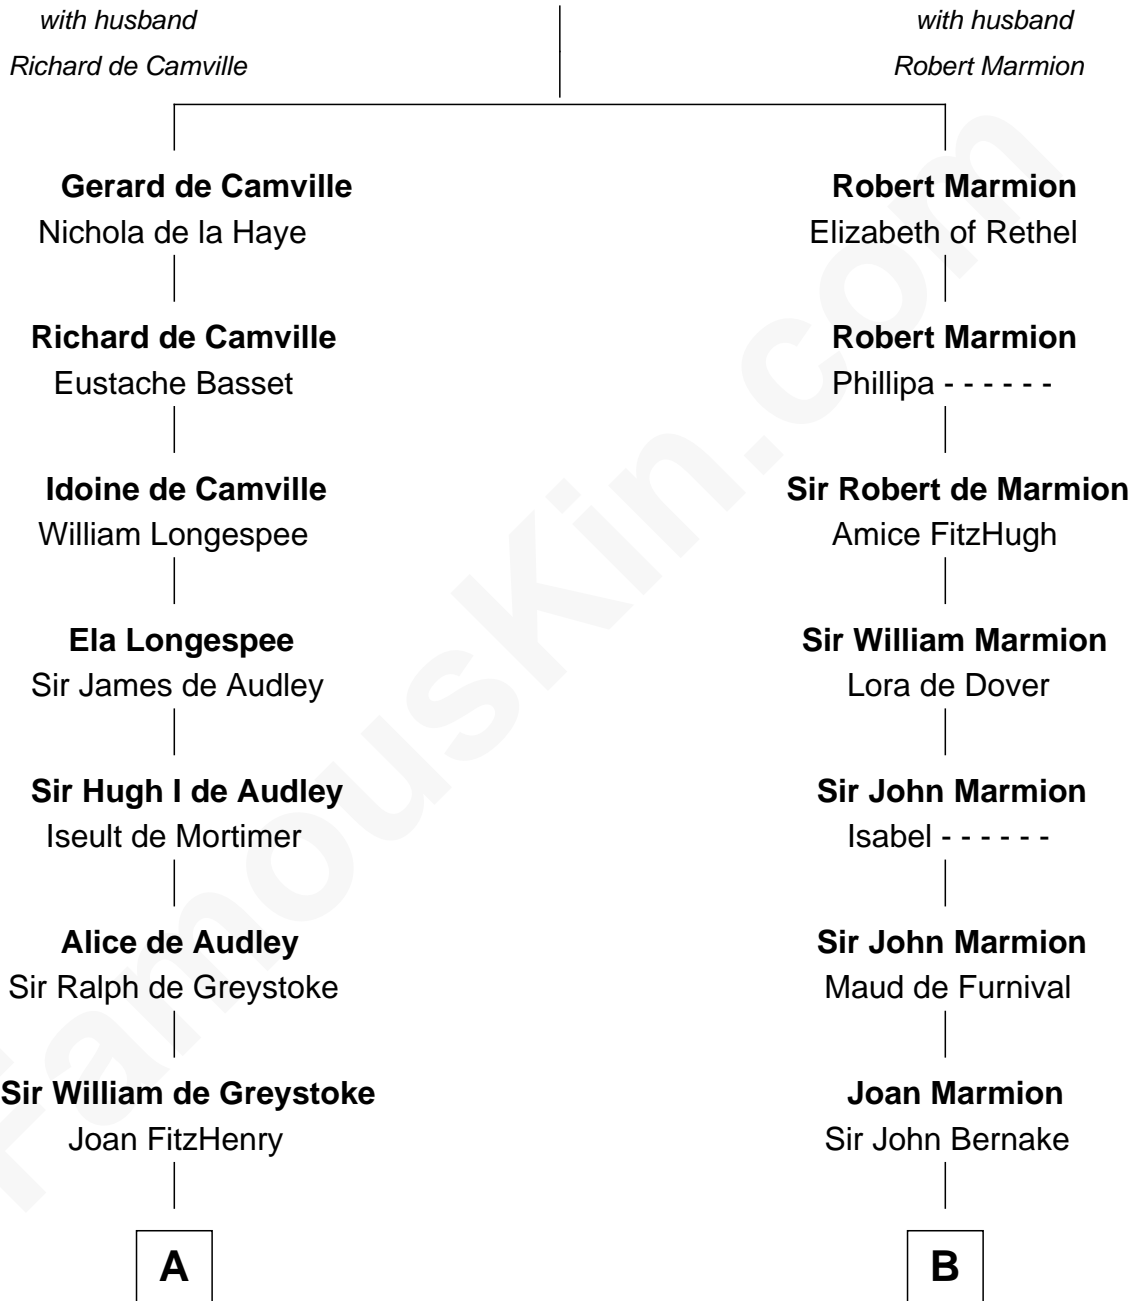

FamousKin.com

Relationship Chart of

William Floyd

Signer of the Declaration of Independence

19th cousin 2 times removed of

William Wentworth

(c1616 - 1696/7) Great Migration Immigrant 1638

Miliscent of Rethel

C

Abigail Reymes
Rev. Nathaniel Brewster

Probable

Sarah Brewster
Jonathan Smith

Jonathan Smith
Elizabeth Platt

Tabitha Smith
Nicholl Floyd

William Floyd
Signer of Declaration of Independence

D

Christopher Wentworth
Katharine Marbury

William Wentworth
Susanna Carter

William Wentworth
Great Migration Immigrant 1638

FamousKin.com