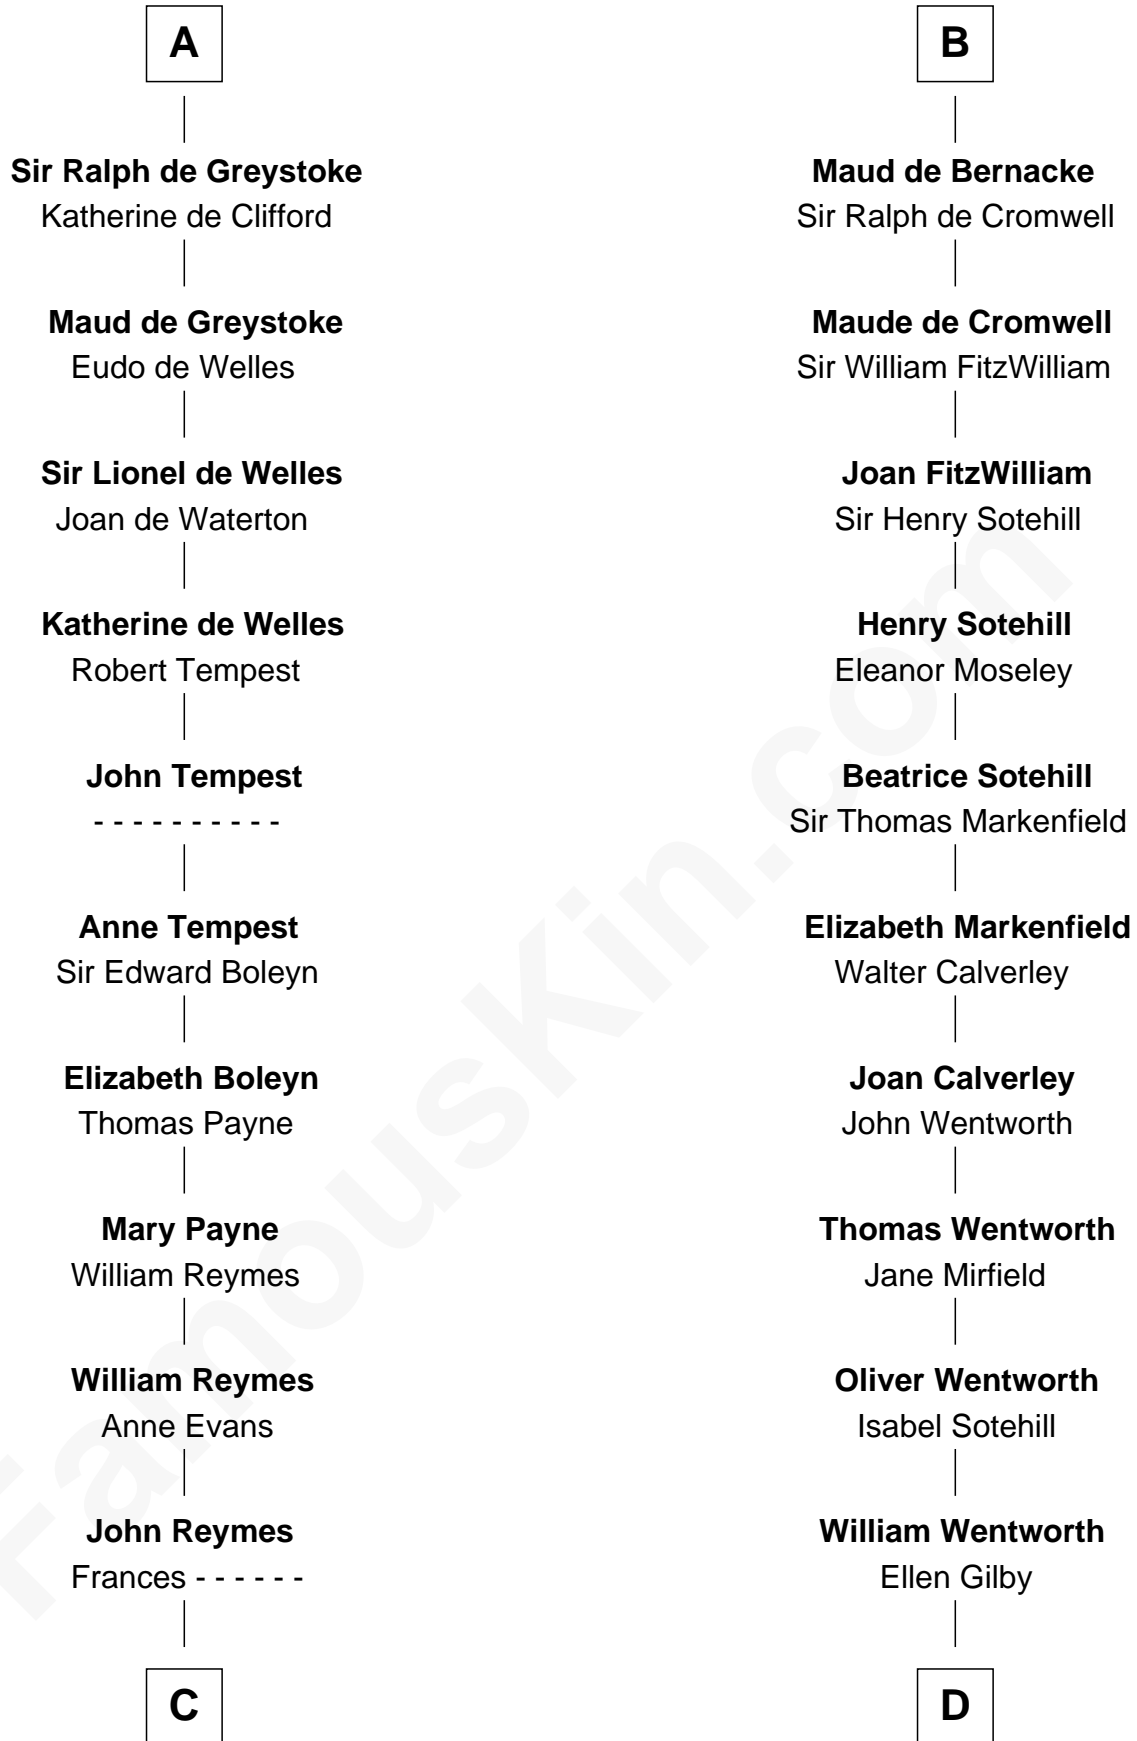

FamousKin.com

Relationship Chart of

William Floyd

Signer of the Declaration of Independence

19th cousin 2 times removed of

William Wentworth

(c1616 - 1696/7) Great Migration Immigrant 1638

Miliscent of Rethel

C

Abigail Reymes
Rev. Nathaniel Brewster

Probable

Sarah Brewster
Jonathan Smith

Jonathan Smith
Elizabeth Platt

Tabitha Smith
Nicholl Floyd

William Floyd
Signer of Declaration of Independence

D

Christopher Wentworth
Katharine Marbury

William Wentworth
Susanna Carter

William Wentworth
Great Migration Immigrant 1638

FamousKin.com