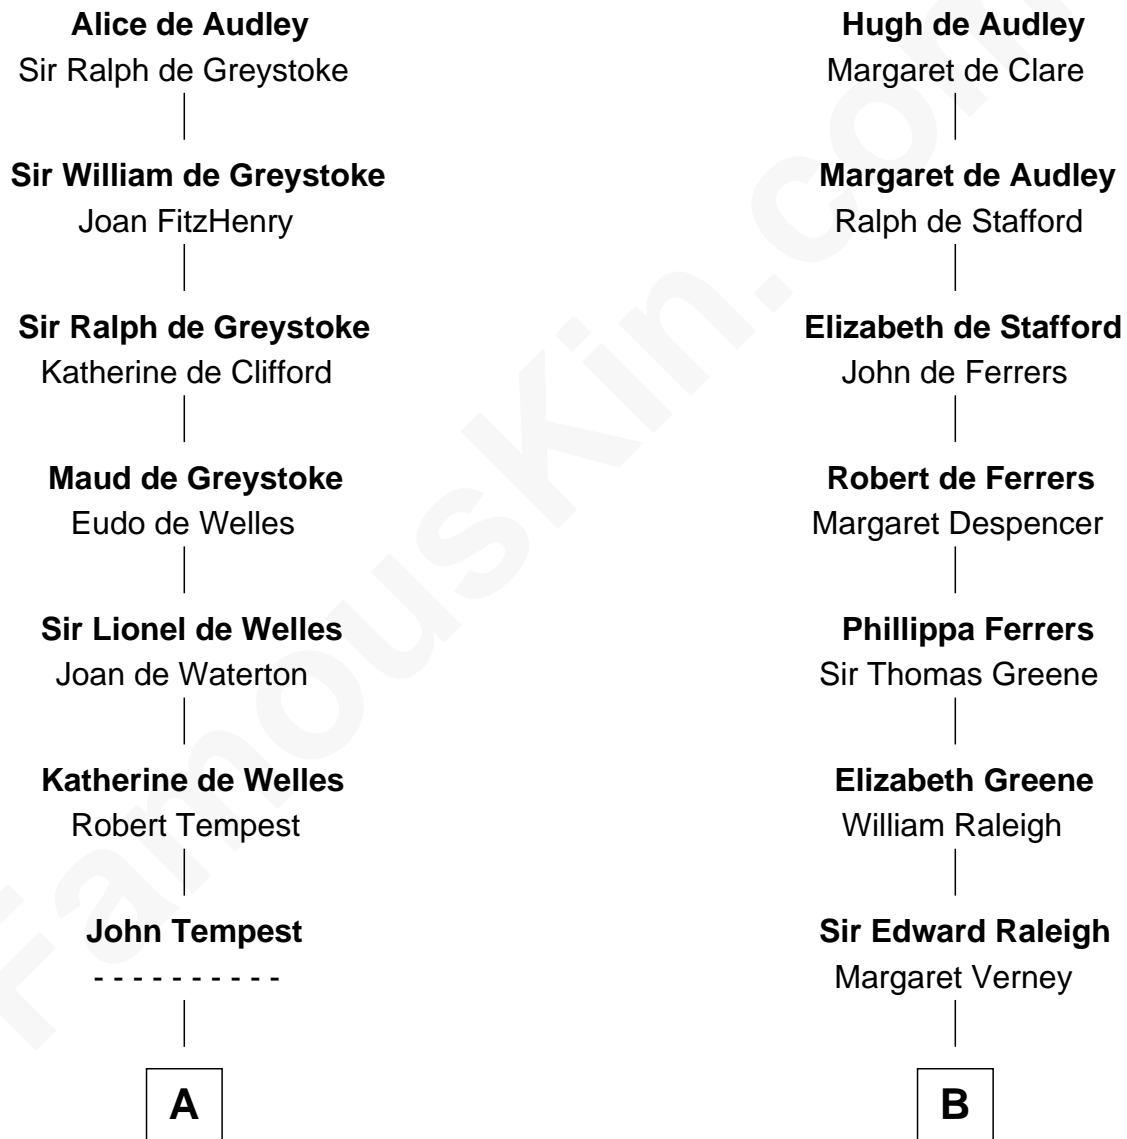

## Relationship Chart of

### William Floyd

*Signer of the Declaration of Independence*

16th cousin 2 times removed of

### Lucretia (Rudolph) Garfield

*First Lady of President James Garfield*

**Sir Hugh I de Audley**

Iseult de Mortimer

C

Arabella Greene Mason

Zebulon Rudolph

Lucretia (Rudolph) Garfield