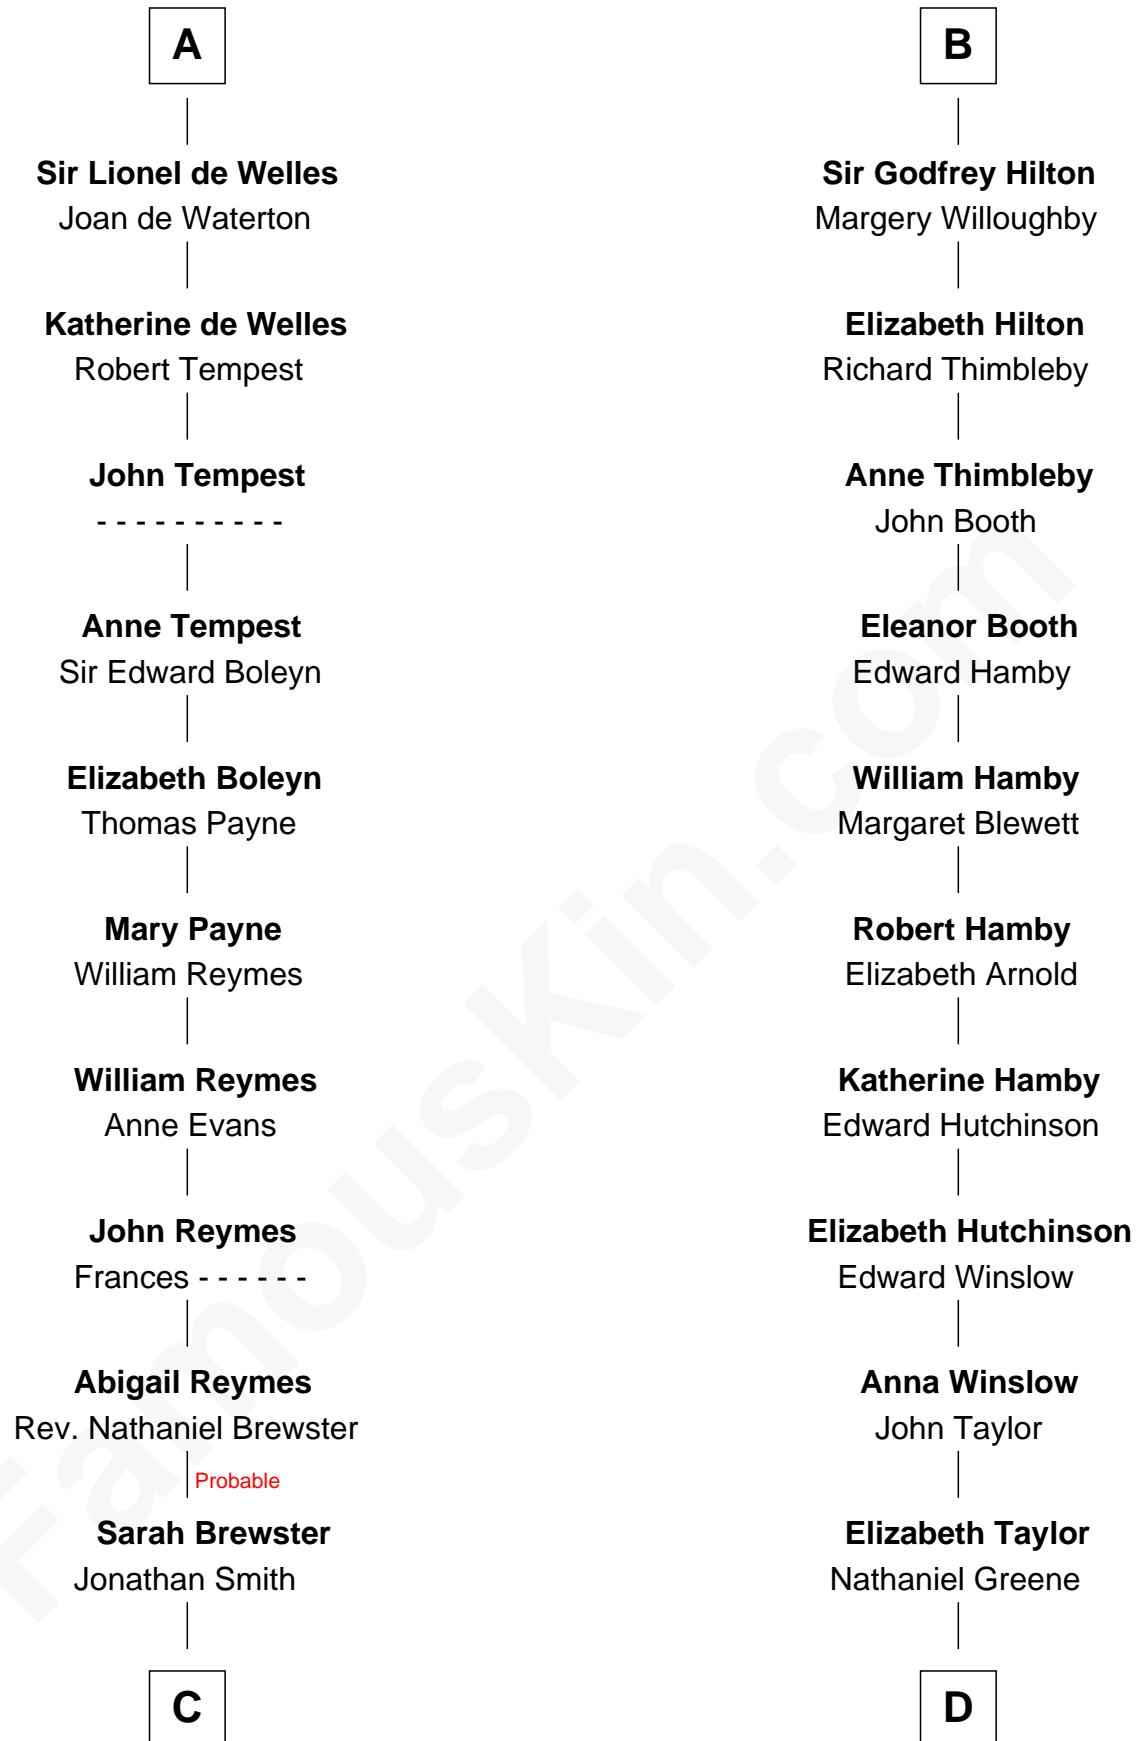

FamousKin.com

Relationship Chart of

William Floyd

Signer of the Declaration of Independence

19th cousin 1 time removed of

Lucretia (Rudolph) Garfield

First Lady of President James Garfield

Sir Roger de Quincy
Helen of Galloway

C

Jonathan Smith

Elizabeth Platt

Tabitha Smith

Nicholl Floyd

William Floyd

Signer of Declaration of Independence

D