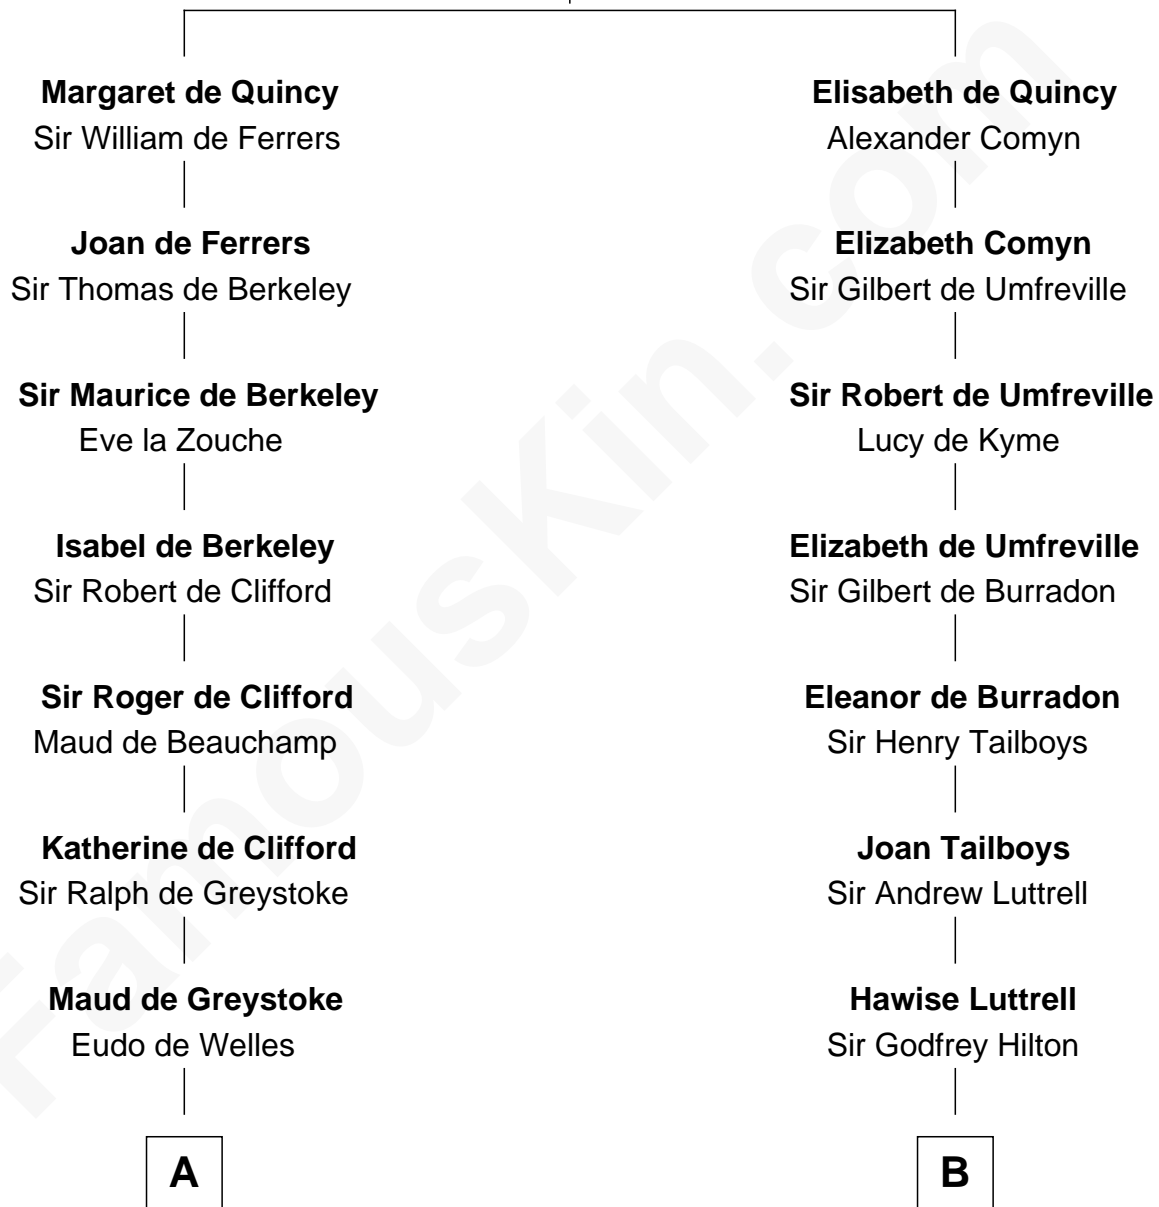

FamousKin.com

Relationship Chart of

William Floyd

Signer of the Declaration of Independence

19th cousin 1 time removed of

Lucretia (Rudolph) Garfield

First Lady of President James Garfield

Sir Roger de Quincy
Helen of Galloway

C

Jonathan Smith

Elizabeth Platt

Tabitha Smith

Nicholl Floyd

William Floyd

Signer of Declaration of Independence

D