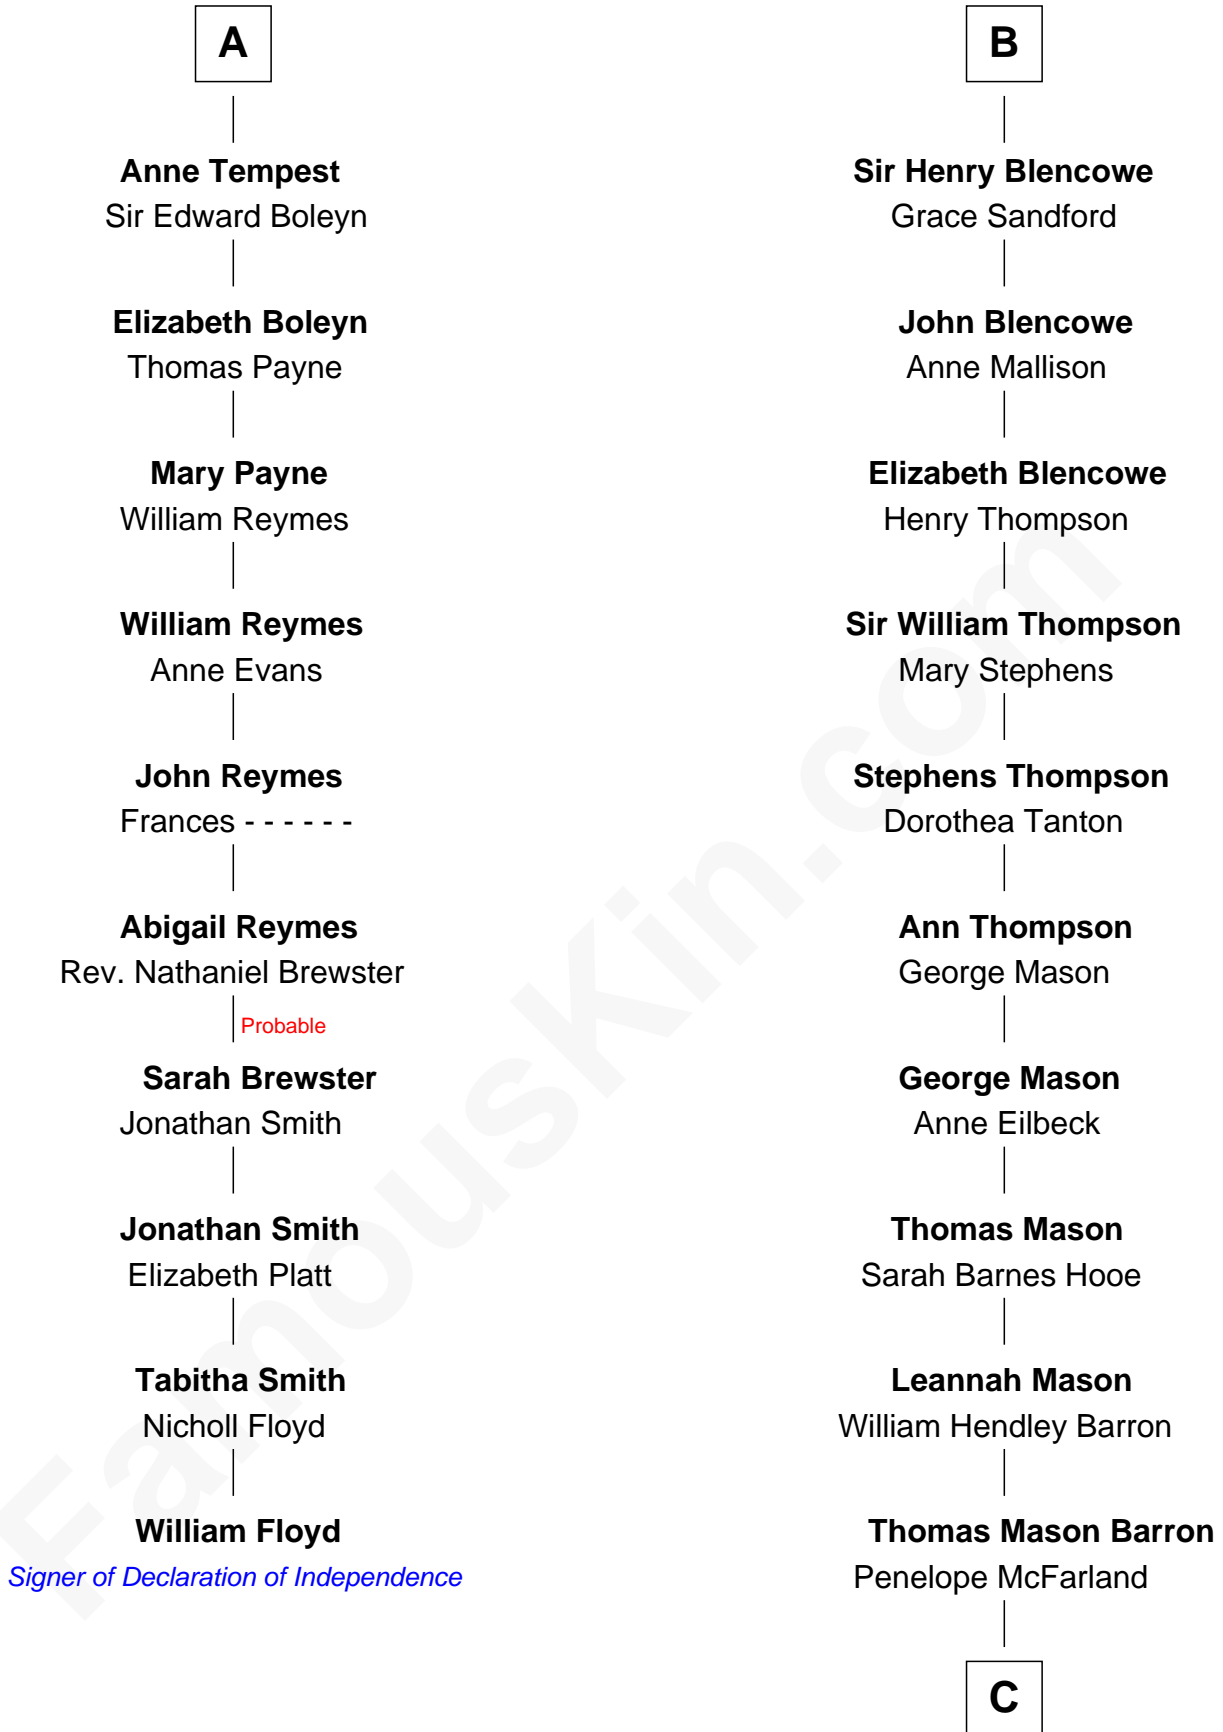

## Relationship Chart of

### William Floyd

*Signer of the Declaration of Independence*

16th cousin 5 times removed of

**Paris Hilton**

*Socialite and TV Personality*

**Sir Maurice de Berkeley**

Eve la Zouche

**C**

**William Thomas Barron**

Mary Mulligan

**Mary Adelaide Barron**

Conrad Nicholson Hilton

**Barron Hilton**

Marilyn June Hawley

**Richard Howard Hilton**

Kathleen Elizabeth Avanzino