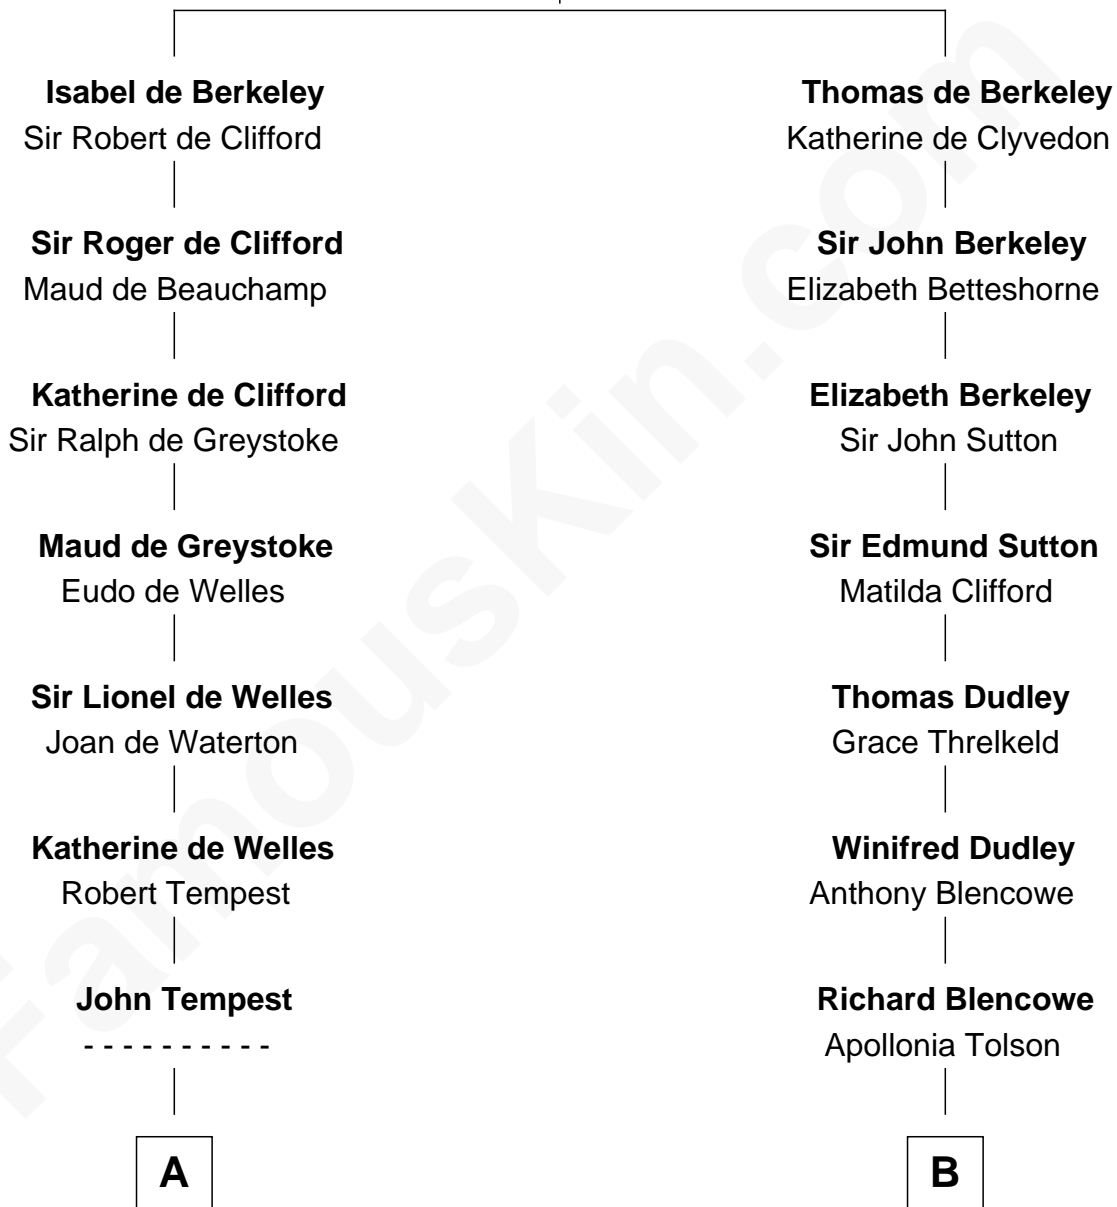

## Relationship Chart of

### William Floyd

*Signer of the Declaration of Independence*

16th cousin 5 times removed of

**Paris Hilton**

*Socialite and TV Personality*

**Sir Maurice de Berkeley**

Eve la Zouche

**C**

**William Thomas Barron**

Mary Mulligan

**Mary Adelaide Barron**

Conrad Nicholson Hilton

**Barron Hilton**

Marilyn June Hawley

**Richard Howard Hilton**

Kathleen Elizabeth Avanzino