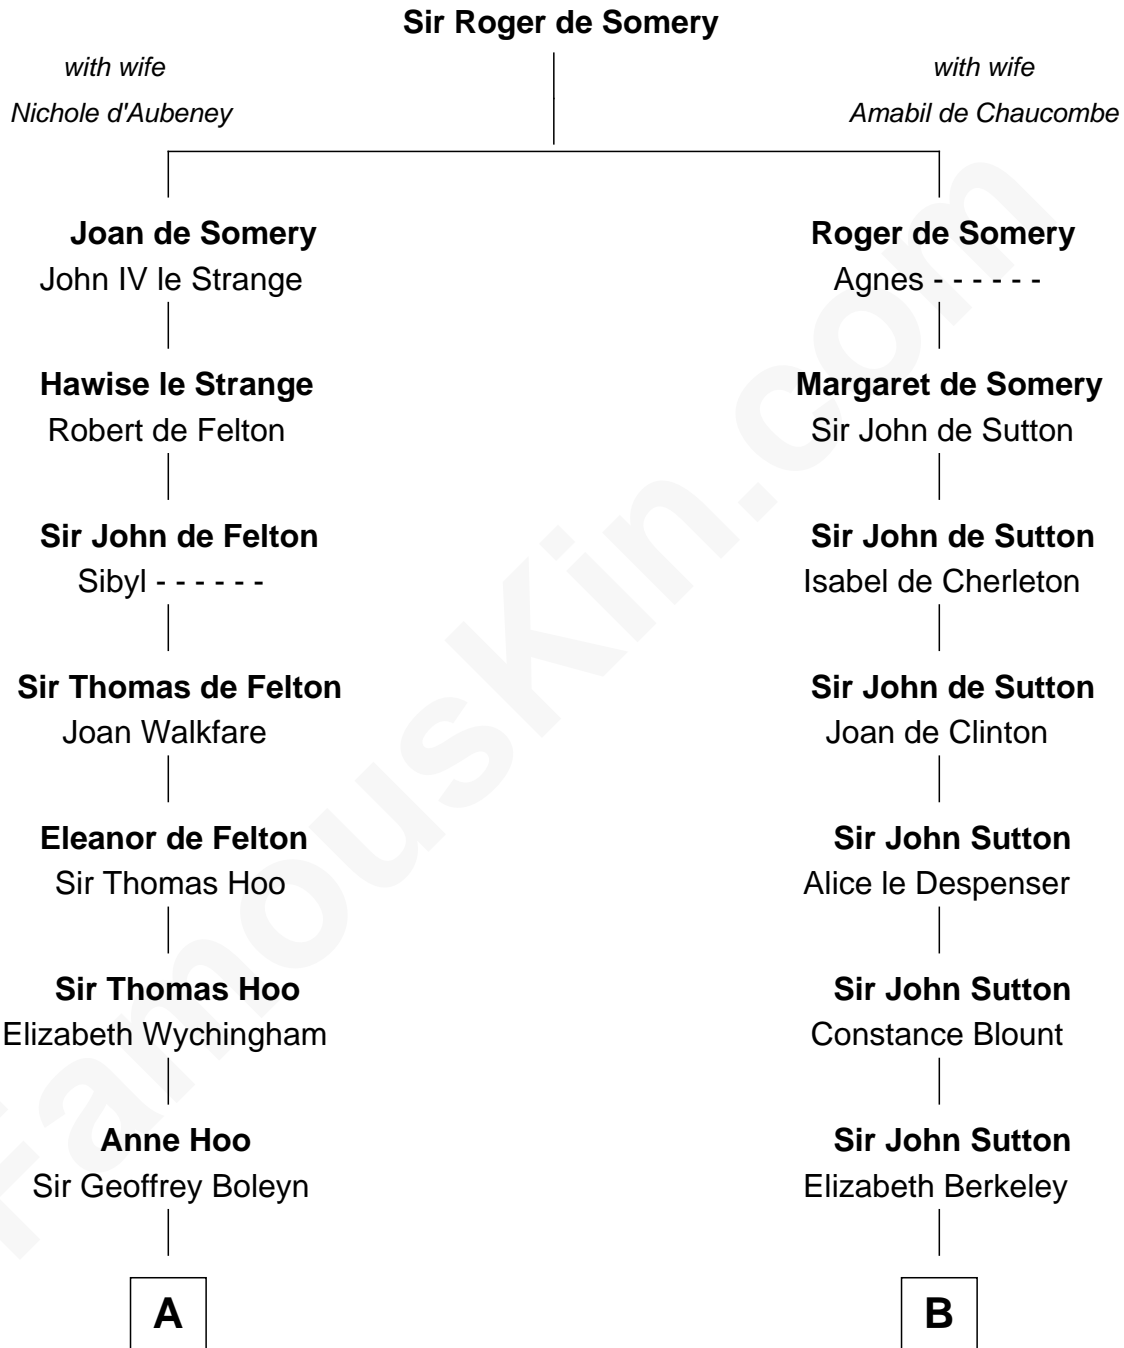

## Relationship Chart of

### William Floyd

Signer of the Declaration of Independence

17th cousin of

### George Mason

Father of the U.S. Bill of Rights

**A**

**Sir William Boleyn**

Margaret Butler

**Sir Edward Boleyn**

Anne Tempest

**Elizabeth Boleyn**