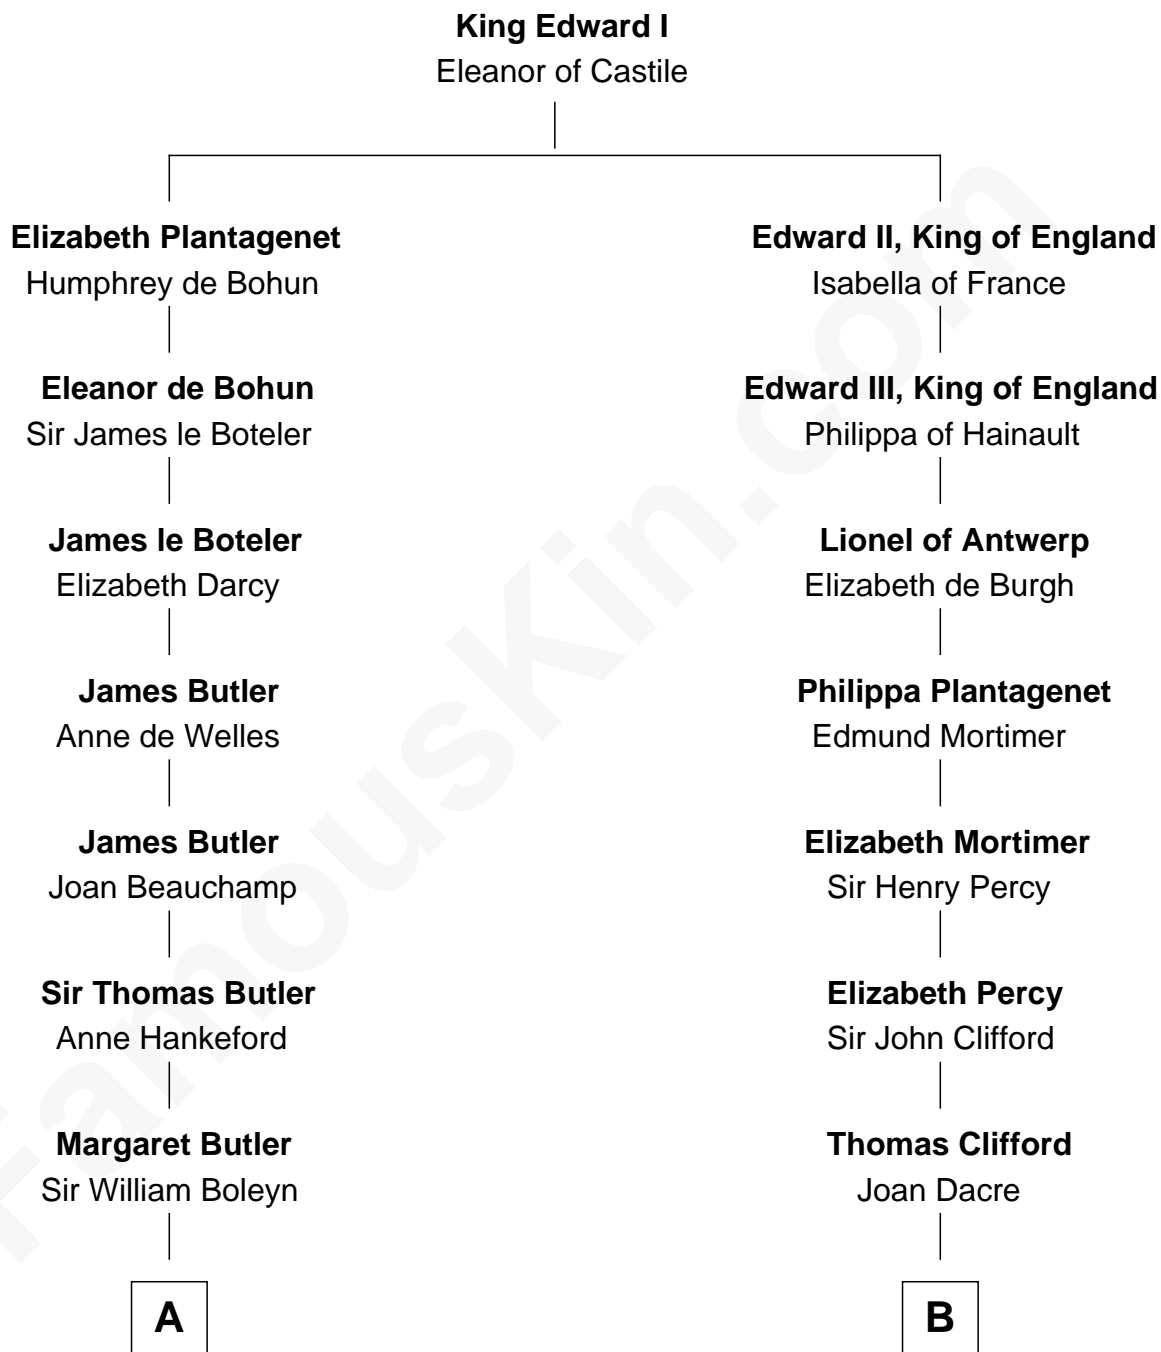

# FamousKin.com

## Relationship Chart of

### William Floyd

*Signer of the Declaration of Independence*

16th cousin 1 time removed of

### George Mason

*Father of the U.S. Bill of Rights*

**A**

**Sir Edward Boleyn**

Anne Tempest

**Elizabeth Boleyn**

Thomas Payne

**Mary Payne**