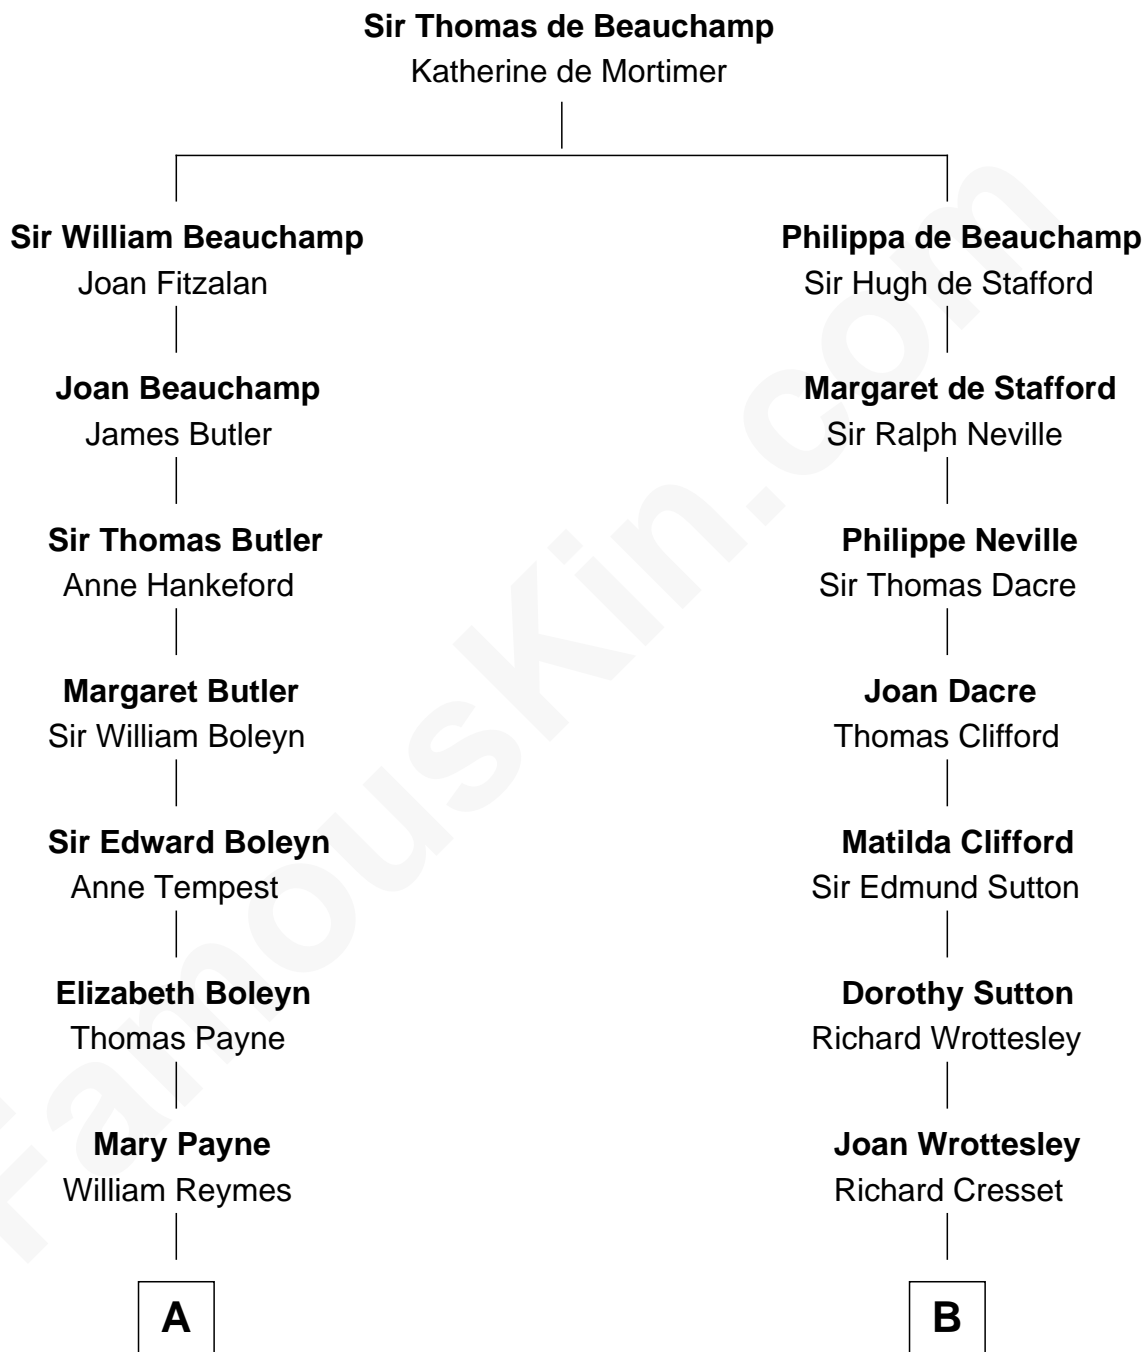

## Relationship Chart of

### William Floyd

*Signer of the Declaration of Independence*

10th cousin 3 times removed of

### Richard More

*(c1614 - c1696) Mayflower passenger 1620*

**MAYFLOWER**

**A**

**William Reymes**

Anne Evans

**John Reymes**

Frances - - - - -