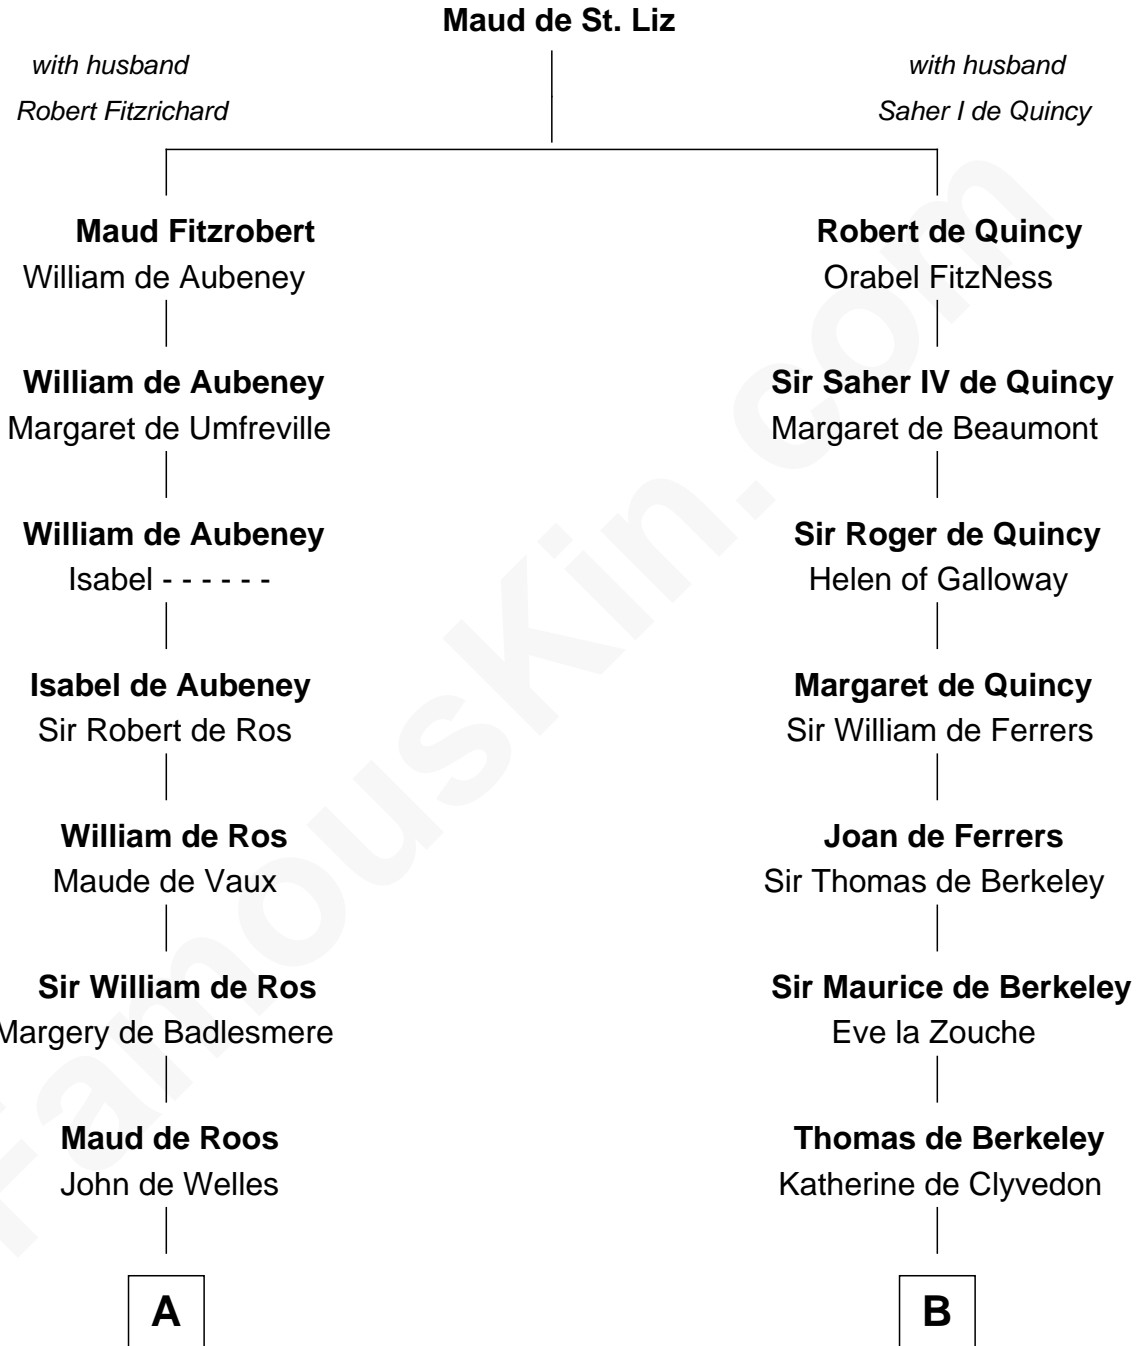

FamousKin.com

Relationship Chart of

William Floyd

Signer of the Declaration of Independence

15th cousin 5 times removed of

Richard More

(c1614 - c1696) Mayflower passenger 1620

MAYFLOWER

C

—
Sarah Brewster

Jonathan Smith

—
Jonathan Smith

Elizabeth Platt

—
Tabitha Smith

Nicholl Floyd

—
William Floyd