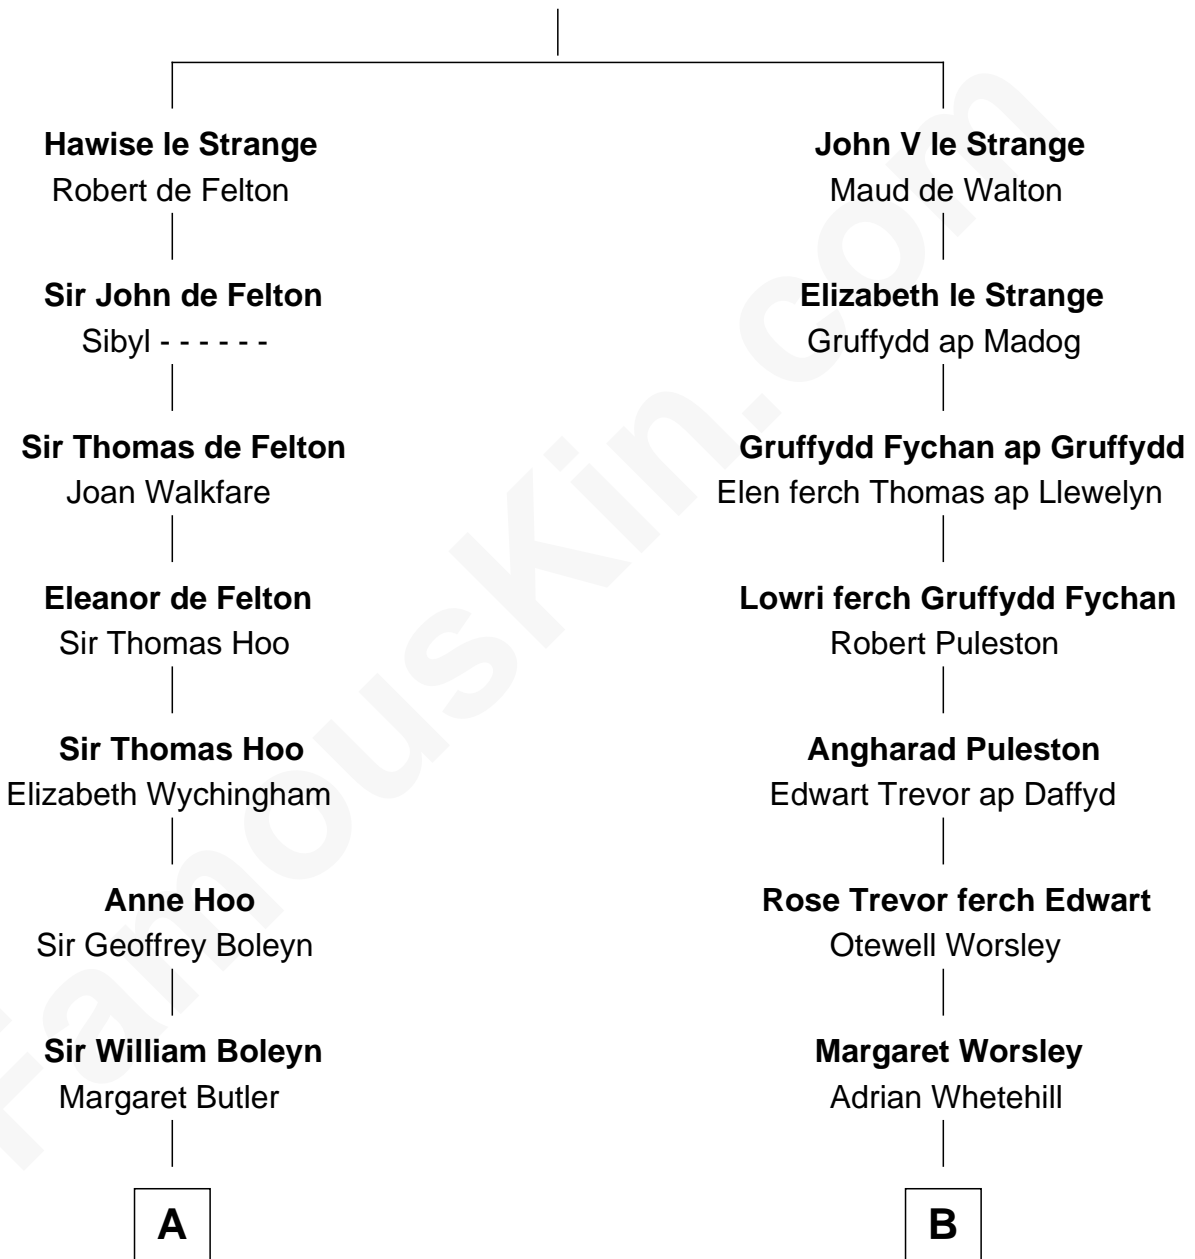

FamousKin.com

Relationship Chart of

William Floyd

Signer of the Declaration of Independence

16th cousin 4 times removed of

Calvin Coolidge
30th U.S. President

John IV le Strange
Joan de Somery

C

—
Sally Briggs Brown

Israel Chase Brewer

—
Sarah Almeda Brewer

Calvin Galusha Coolidge

—
Col. John Calvin Coolidge

Victoria Josephine Moor

—
Calvin Coolidge

30th U.S. President