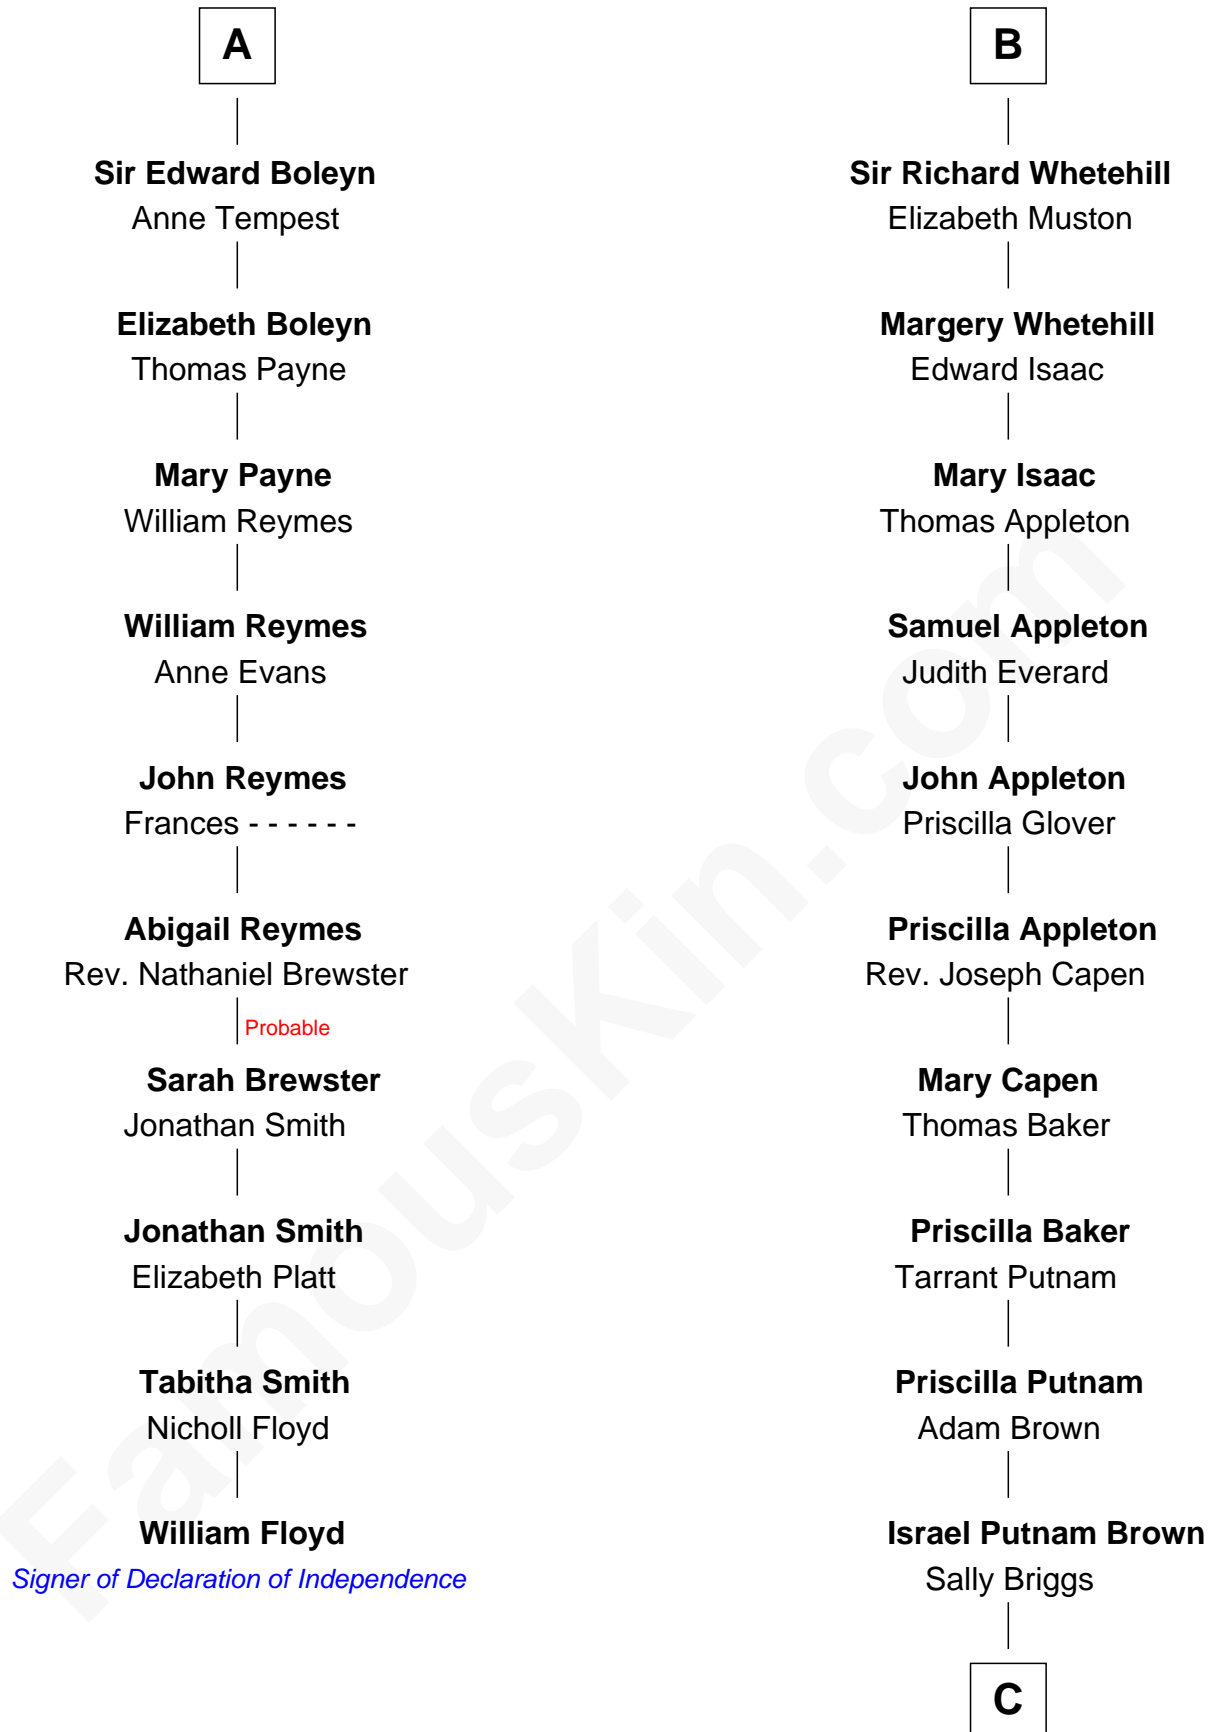

FamousKin.com

Relationship Chart of

William Floyd

Signer of the Declaration of Independence

16th cousin 4 times removed of

Calvin Coolidge
30th U.S. President

John IV le Strange
Joan de Somery

C

—
Sally Briggs Brown

Israel Chase Brewer

—
Sarah Almeda Brewer

Calvin Galusha Coolidge

—
Col. John Calvin Coolidge

Victoria Josephine Moor

—
Calvin Coolidge

30th U.S. President