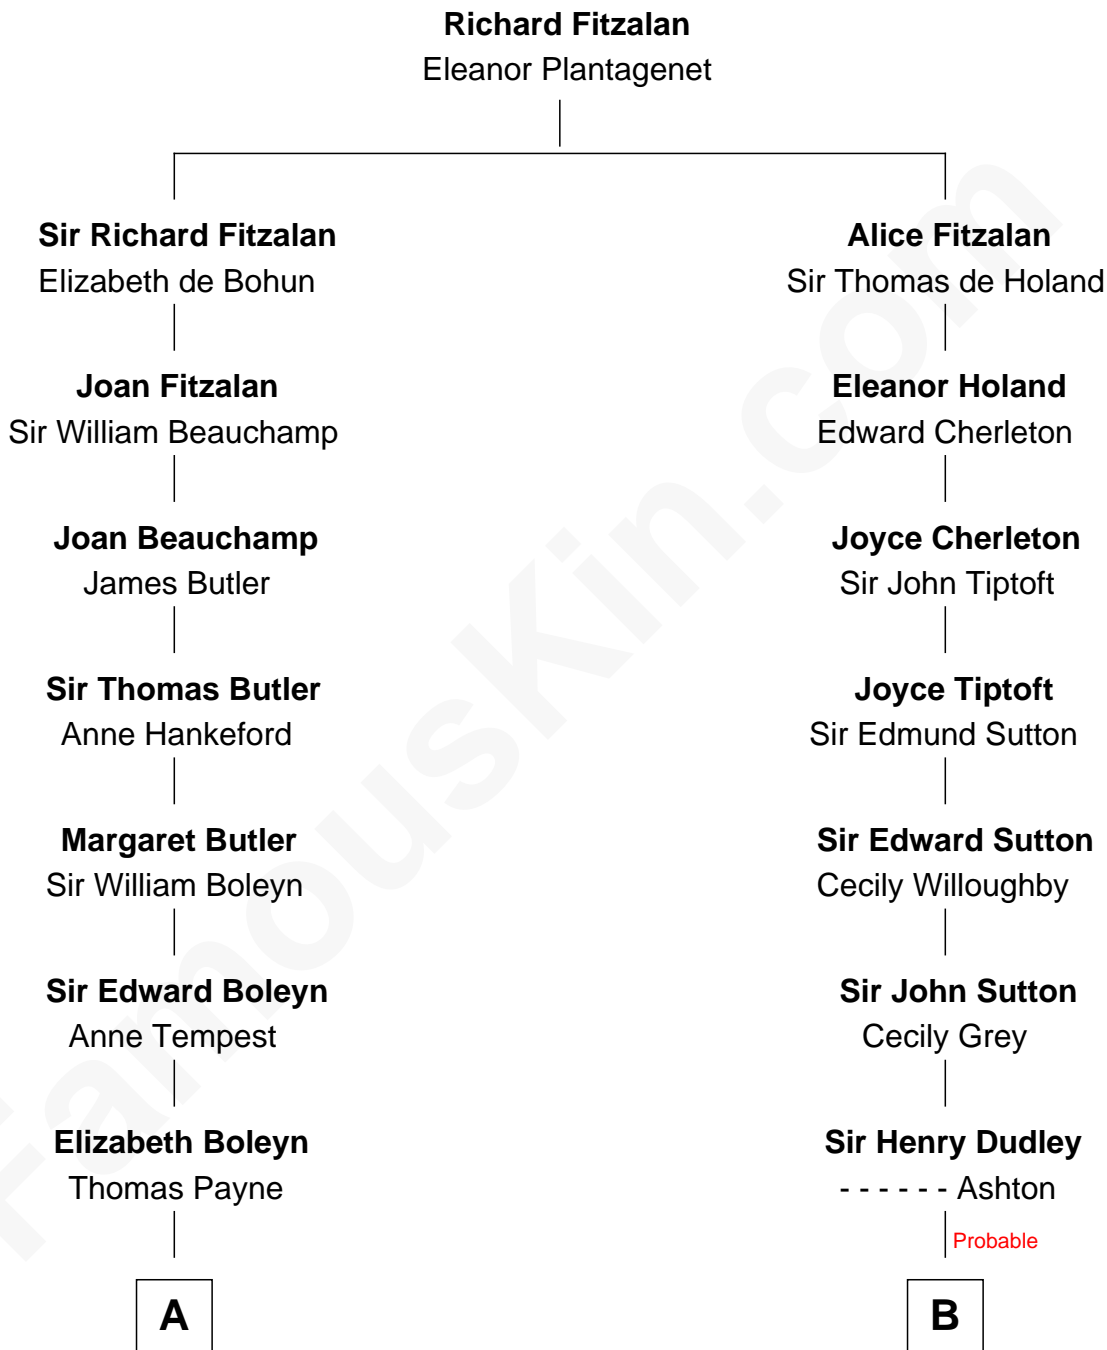

## Relationship Chart of

### William Floyd

Signer of the Declaration of Independence

13th cousin 1 time removed of

**Bathsheba (Ruggles) Spooner**

First woman executed for murder in U.S. by non-British government

**A**

**Mary Payne**  
William Reymes