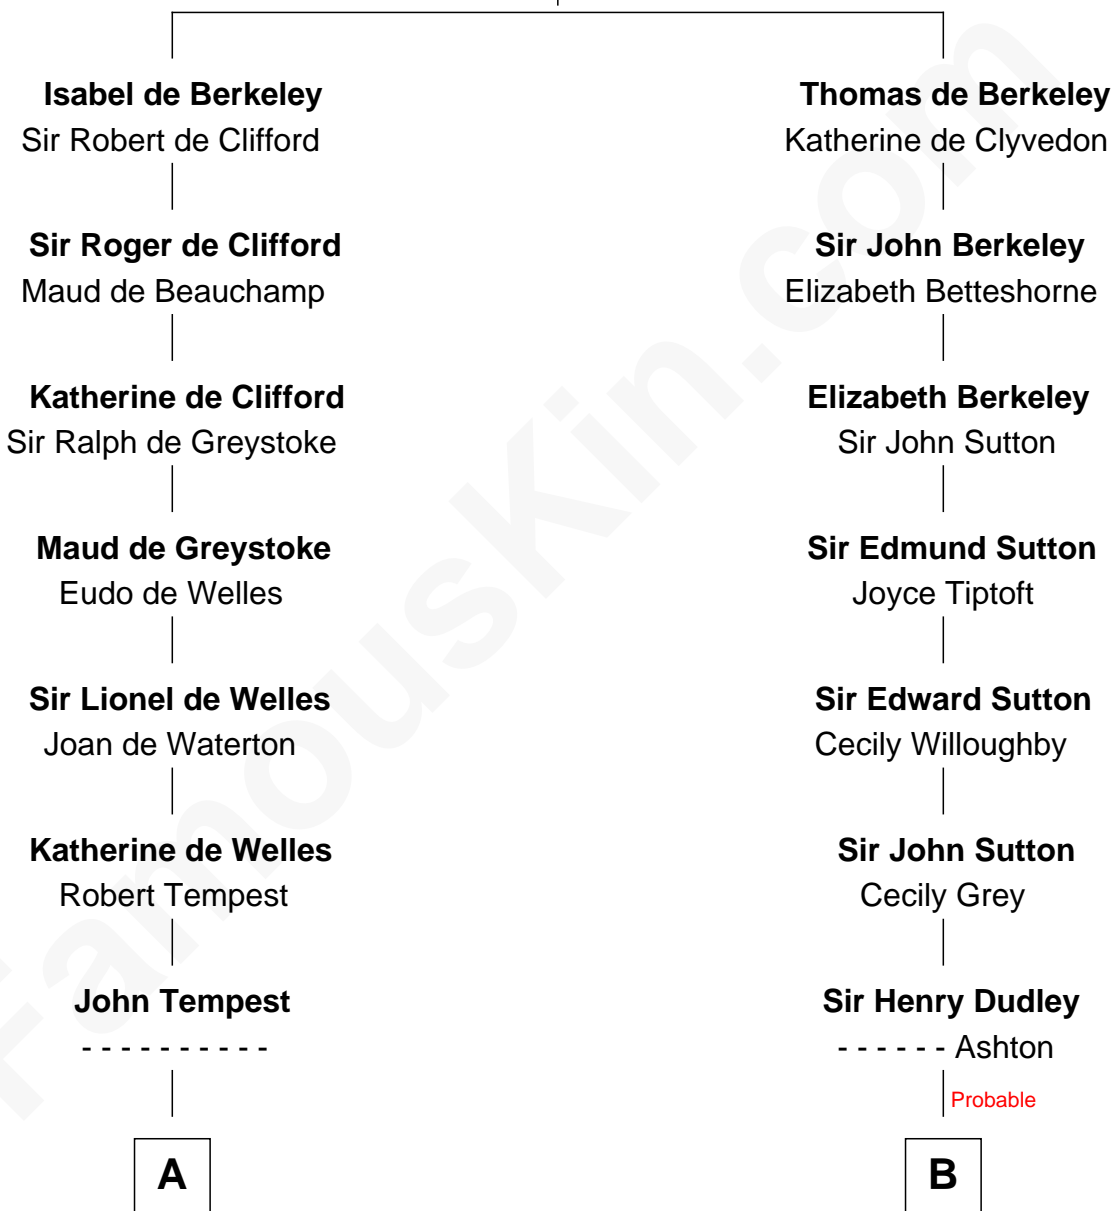

FamousKin.com

Relationship Chart of

William Floyd

Signer of the Declaration of Independence

14th cousin 2 times removed of

Nicholas Gilman

Signer of the U.S. Constitution

Sir Maurice de Berkeley

Eve la Zouche

A

Anne Tempest
Sir Edward Boleyn

Elizabeth Boleyn
Thomas Payne

Mary Payne
William Reymes

William Reymes
Anne Evans

John Reymes
Frances - - - - -

Abigail Reymes
Rev. Nathaniel Brewster

Probable

Sarah Brewster
Jonathan Smith

Jonathan Smith
Elizabeth Platt

Tabitha Smith
Nicholl Floyd

William Floyd
Signer of Declaration of Independence

B

Roger Dudley
Susanna Thorne

Gov. Thomas Dudley
Dorothy York