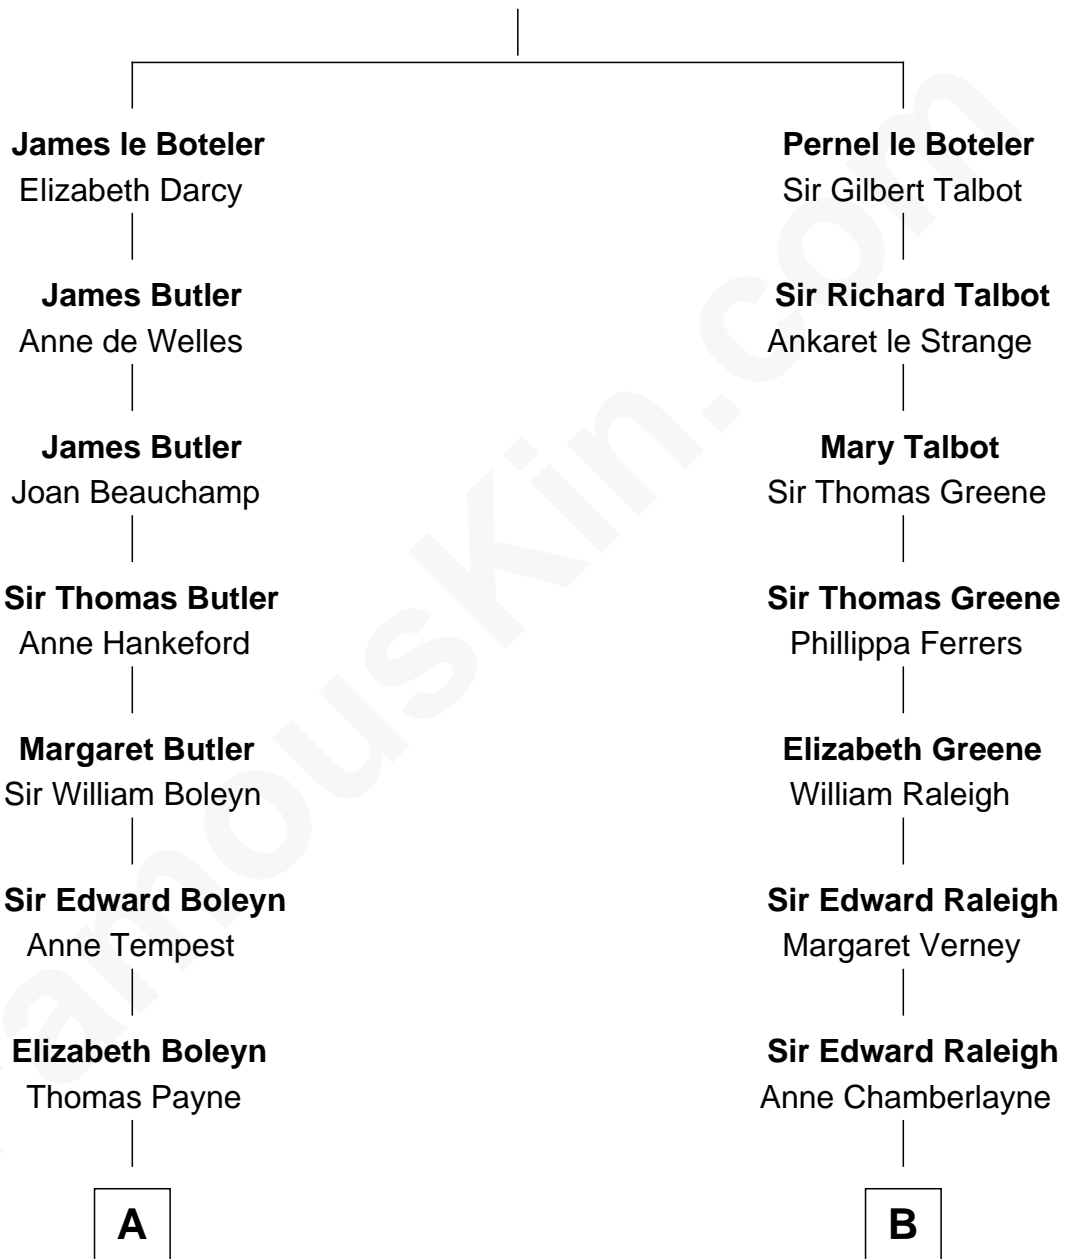

FamousKin.com

Relationship Chart of

William Floyd

Signer of the Declaration of Independence

14th cousin 2 times removed of

Nicholas Gilman

Signer of the U.S. Constitution

Sir James le Boteler

Eleanor de Bohun

A

Mary Payne
William Reymes

William Reymes
Anne Evans

John Reymes
Frances - - - - -

Abigail Reymes
Rev. Nathaniel Brewster

Probable

Sarah Brewster
Jonathan Smith