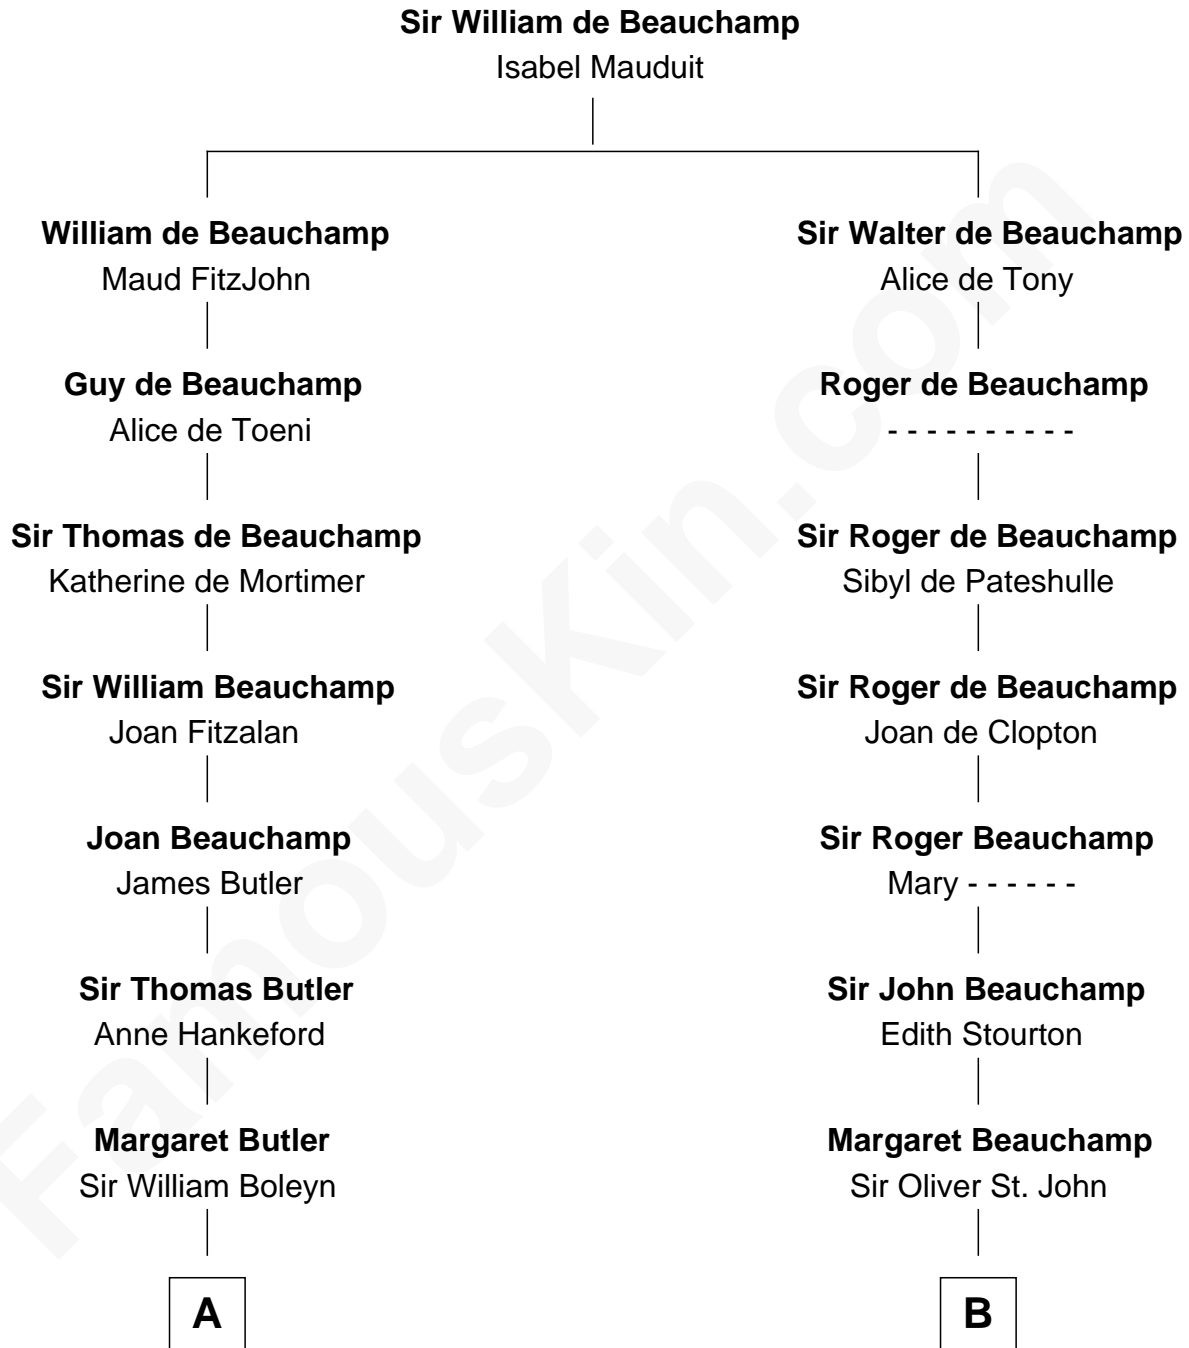

FamousKin.com

Relationship Chart of

William Floyd

Signer of the Declaration of Independence

16th cousin 5 times removed of

Liz Claiborne

Fashion Designer and Founder of Liz Claiborne Inc.

C

William Charles Cole Claiborne

Clarisse Duralde

William Charles Cole Claiborne

Louise de Balathier

Fernand Claiborne

Marie Louise Villeré

Omer Villere Claiborne

Carolyn Louise Fenner