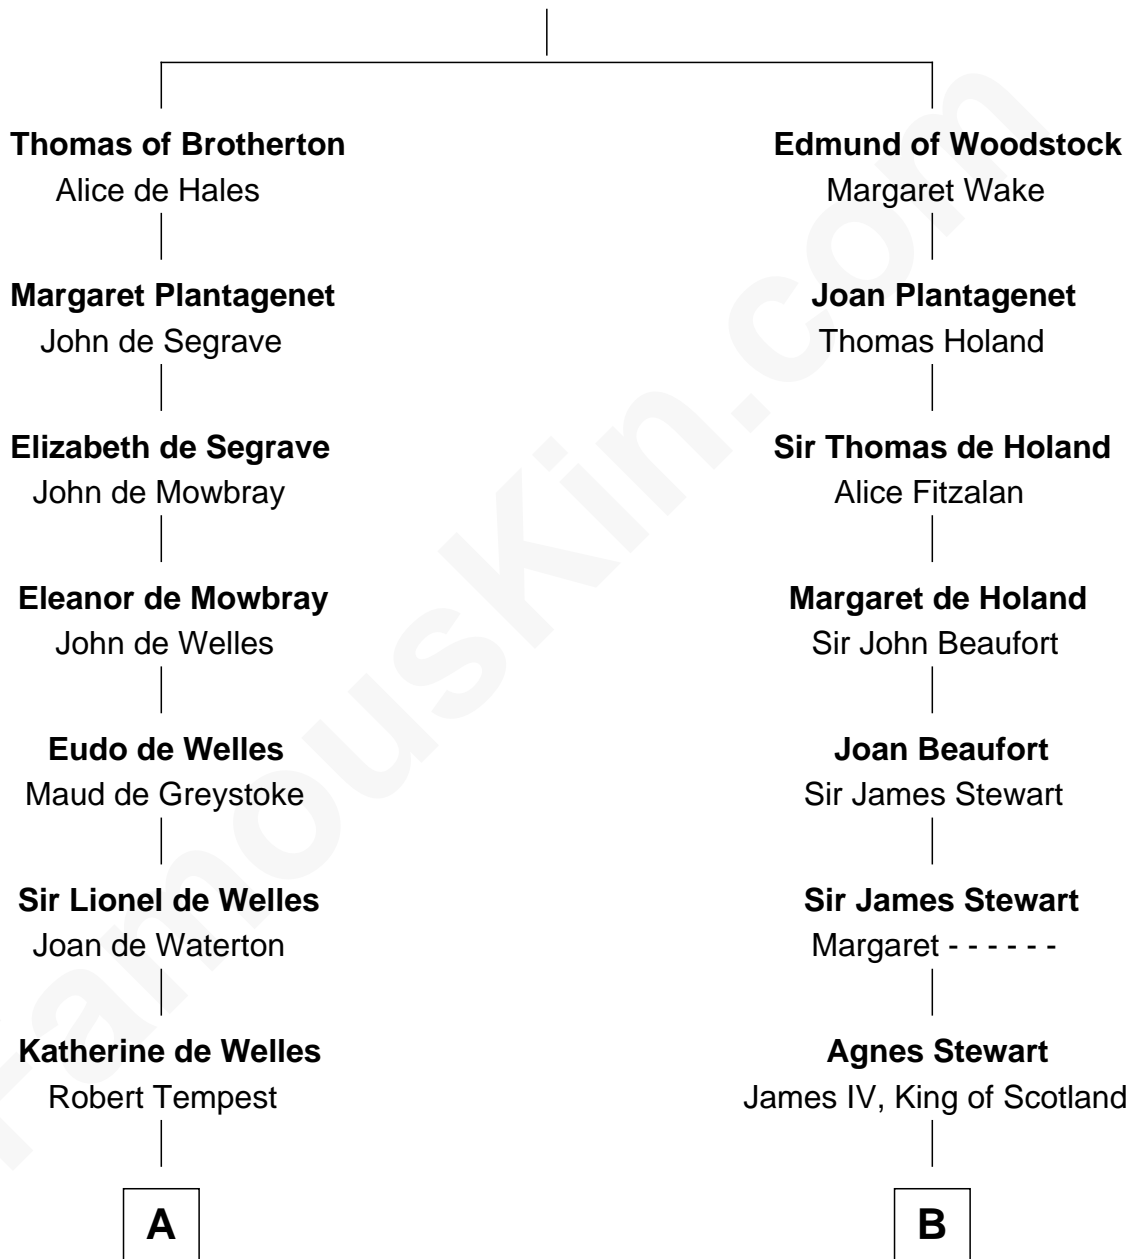

FamousKin.com

Relationship Chart of

William Floyd

Signer of the Declaration of Independence

17th cousin 4 times removed of

Howard Dean

79th Governor of Vermont

Margaret of France
Edward I, King of England

Howard Brush Dean

Howard Dean

79th Governor of Vermont