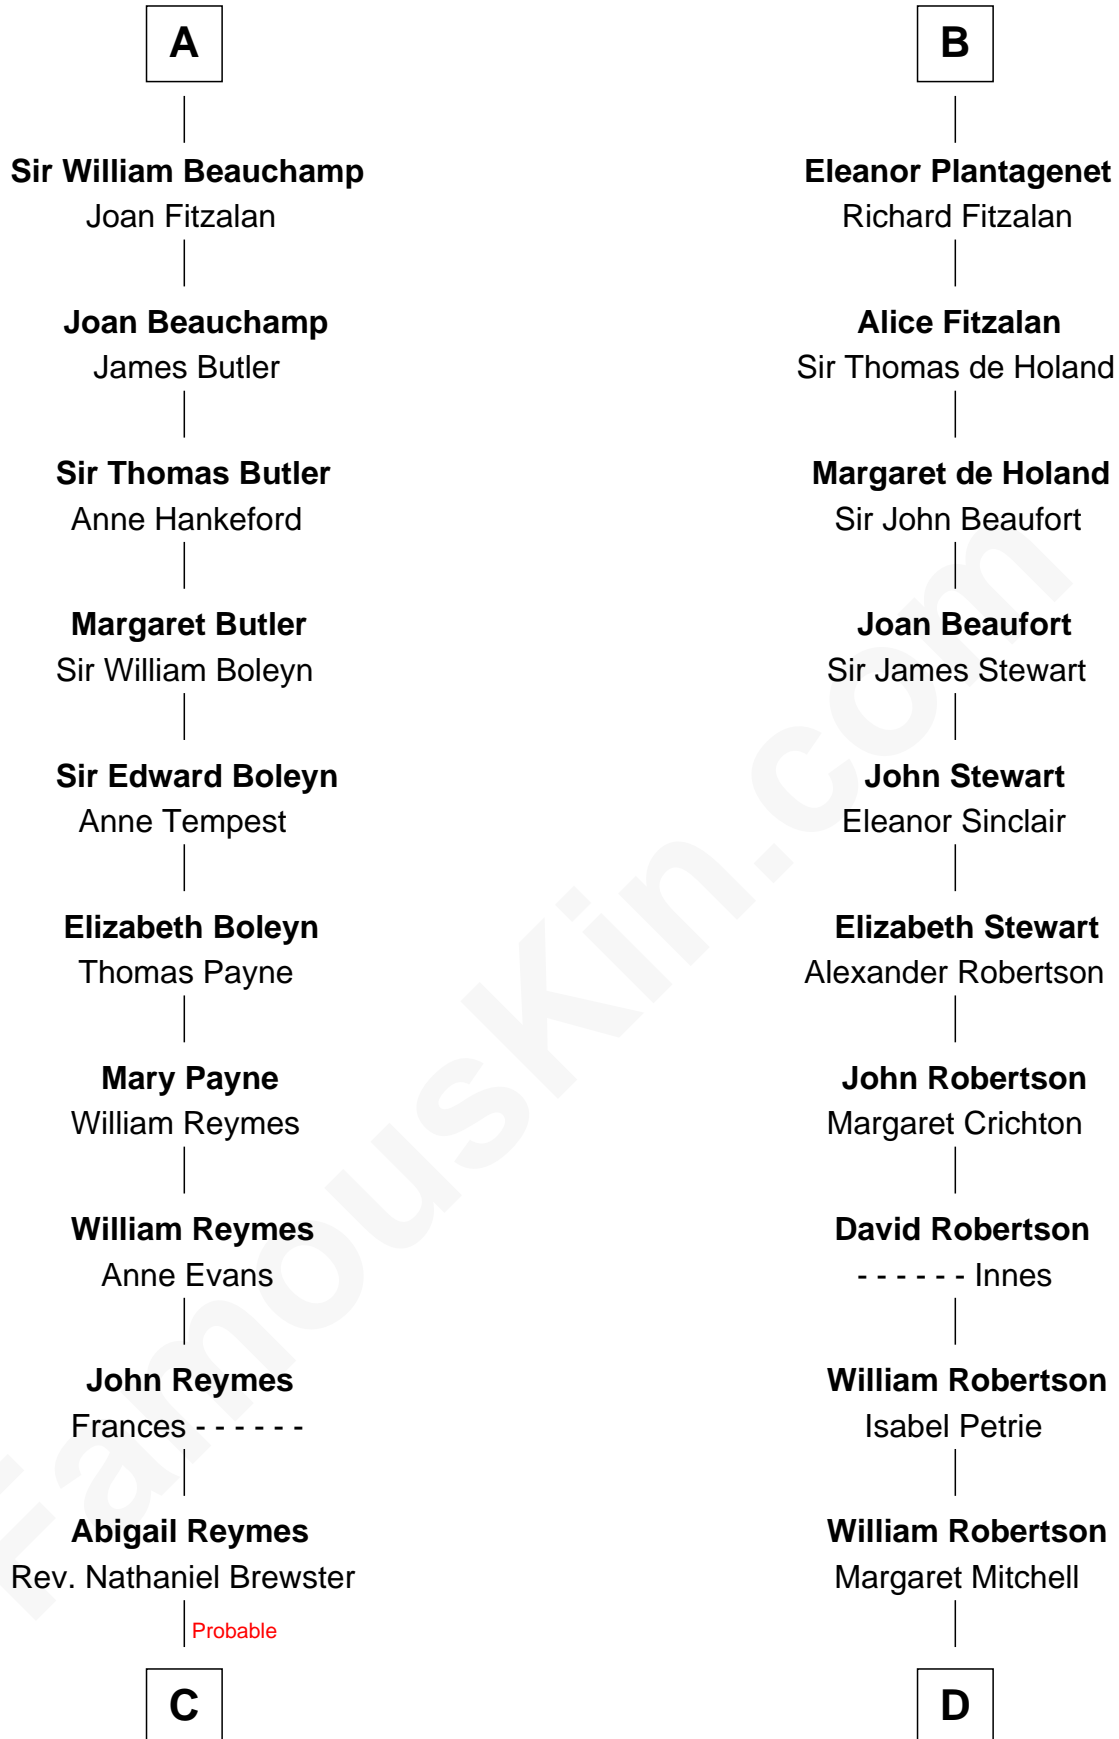

## Relationship Chart of

### William Floyd

*Signer of the Declaration of Independence*

19th cousin 1 time removed of

### Patrick Henry

*1st and 6th Governor of Virginia*

**Simon de St. Liz**  
Isabel of Leicester

**C**

**Sarah Brewster**  
Jonathan Smith

**Jonathan Smith**  
Elizabeth Platt

**Tabitha Smith**  
Nicholl Floyd