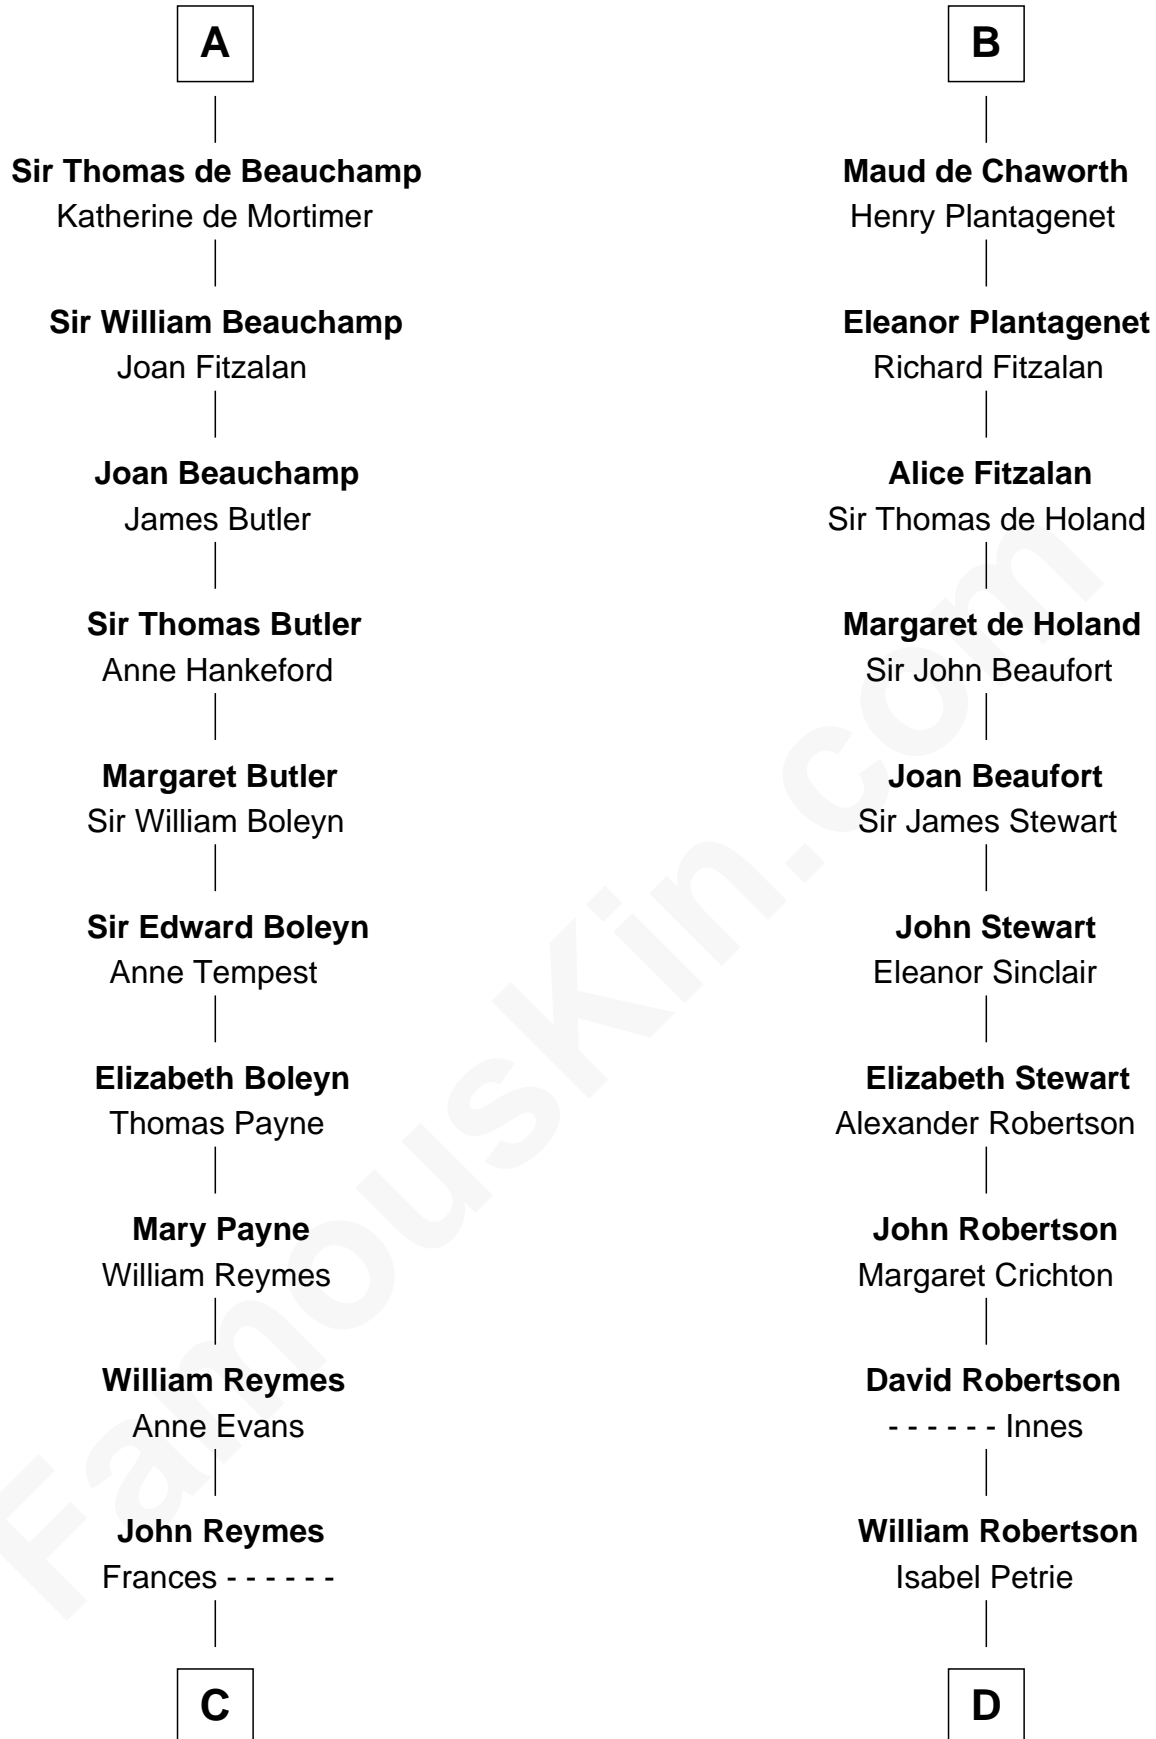

FamousKin.com

Relationship Chart of

William Floyd

Signer of the Declaration of Independence

20th cousin 1 time removed of

Patrick Henry

1st and 6th Governor of Virginia

Muitchertach O'Toole

Cacht Inion Loigsig O'Morda

C

Abigail Reymes
Rev. Nathaniel Brewster

Probable

Sarah Brewster
Jonathan Smith

Jonathan Smith
Elizabeth Platt

Tabitha Smith
Nicholl Floyd

William Floyd
Signer of Declaration of Independence