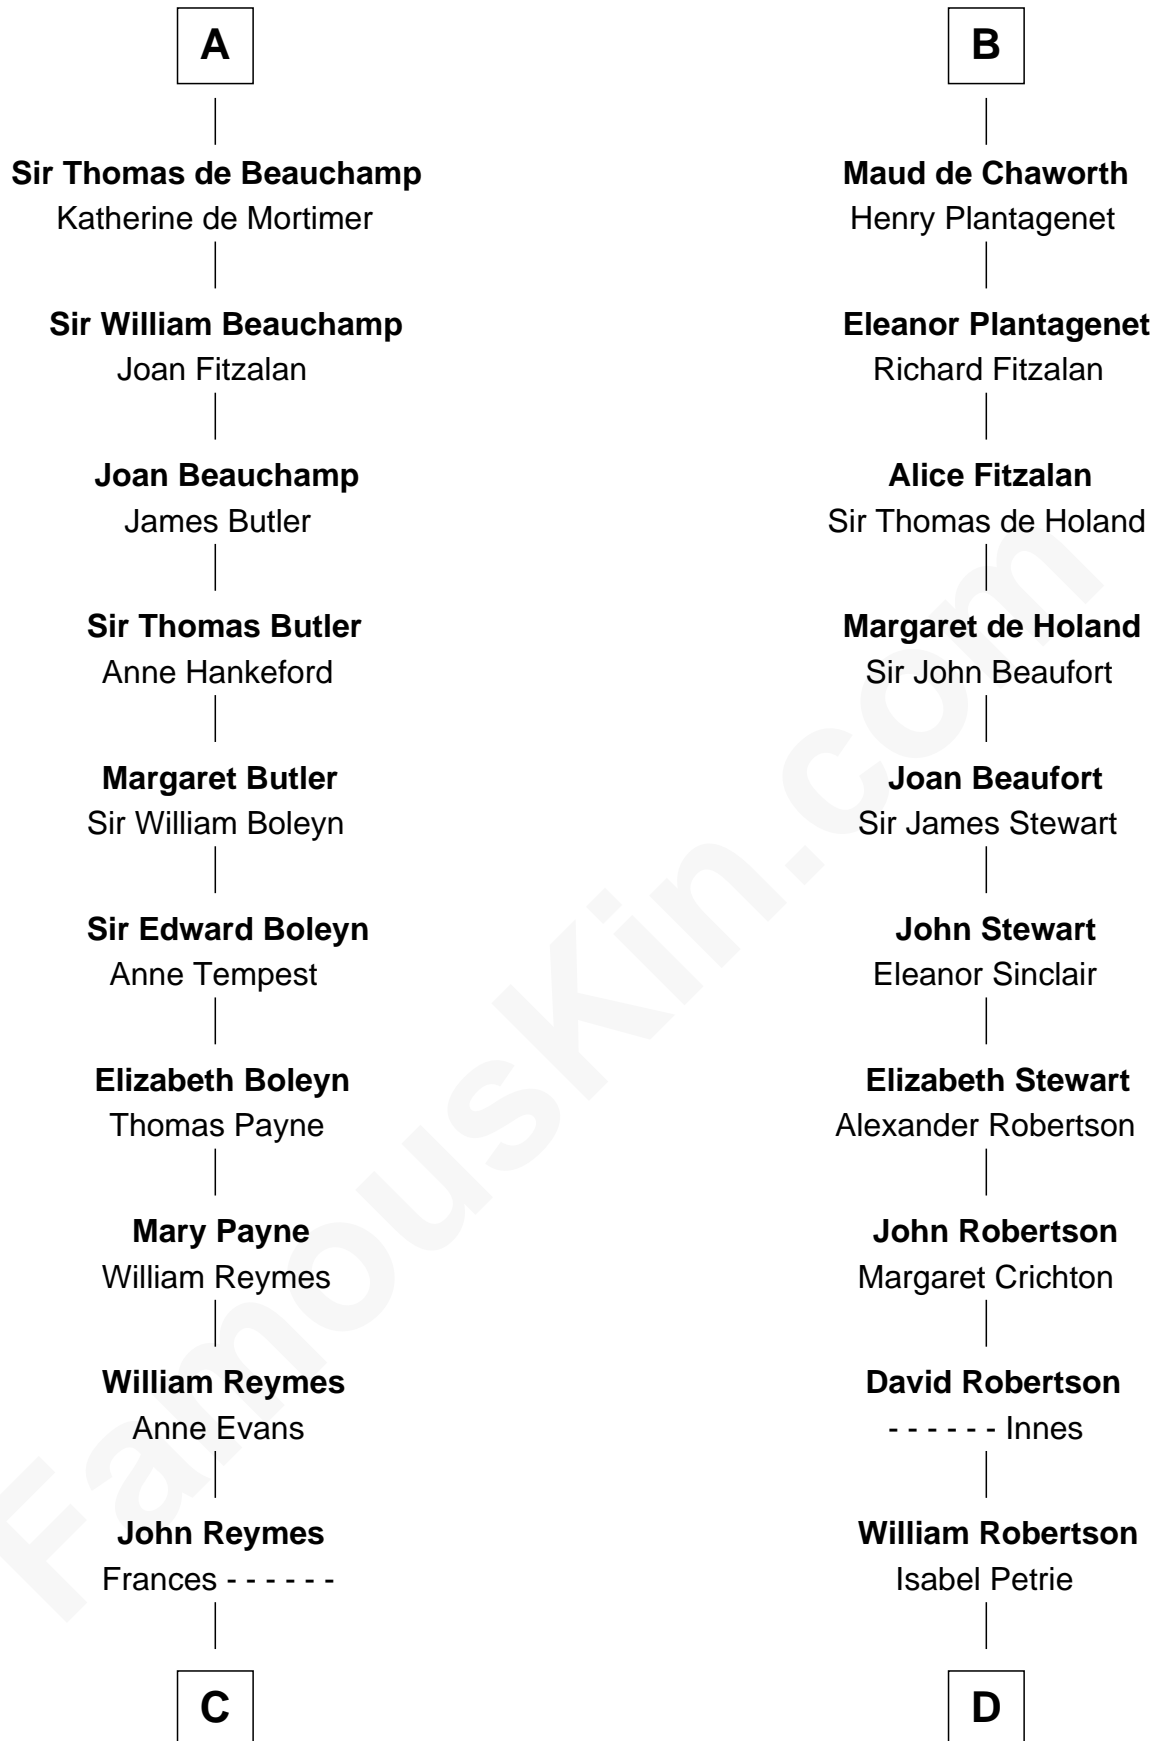

FamousKin.com

Relationship Chart of

William Floyd

Signer of the Declaration of Independence

20th cousin 1 time removed of

Patrick Henry

1st and 6th Governor of Virginia

Enna MacMurrough

C

Abigail Reymes
Rev. Nathaniel Brewster

Probable

Sarah Brewster
Jonathan Smith

Jonathan Smith
Elizabeth Platt

Tabitha Smith
Nicholl Floyd

William Floyd
Signer of Declaration of Independence

D