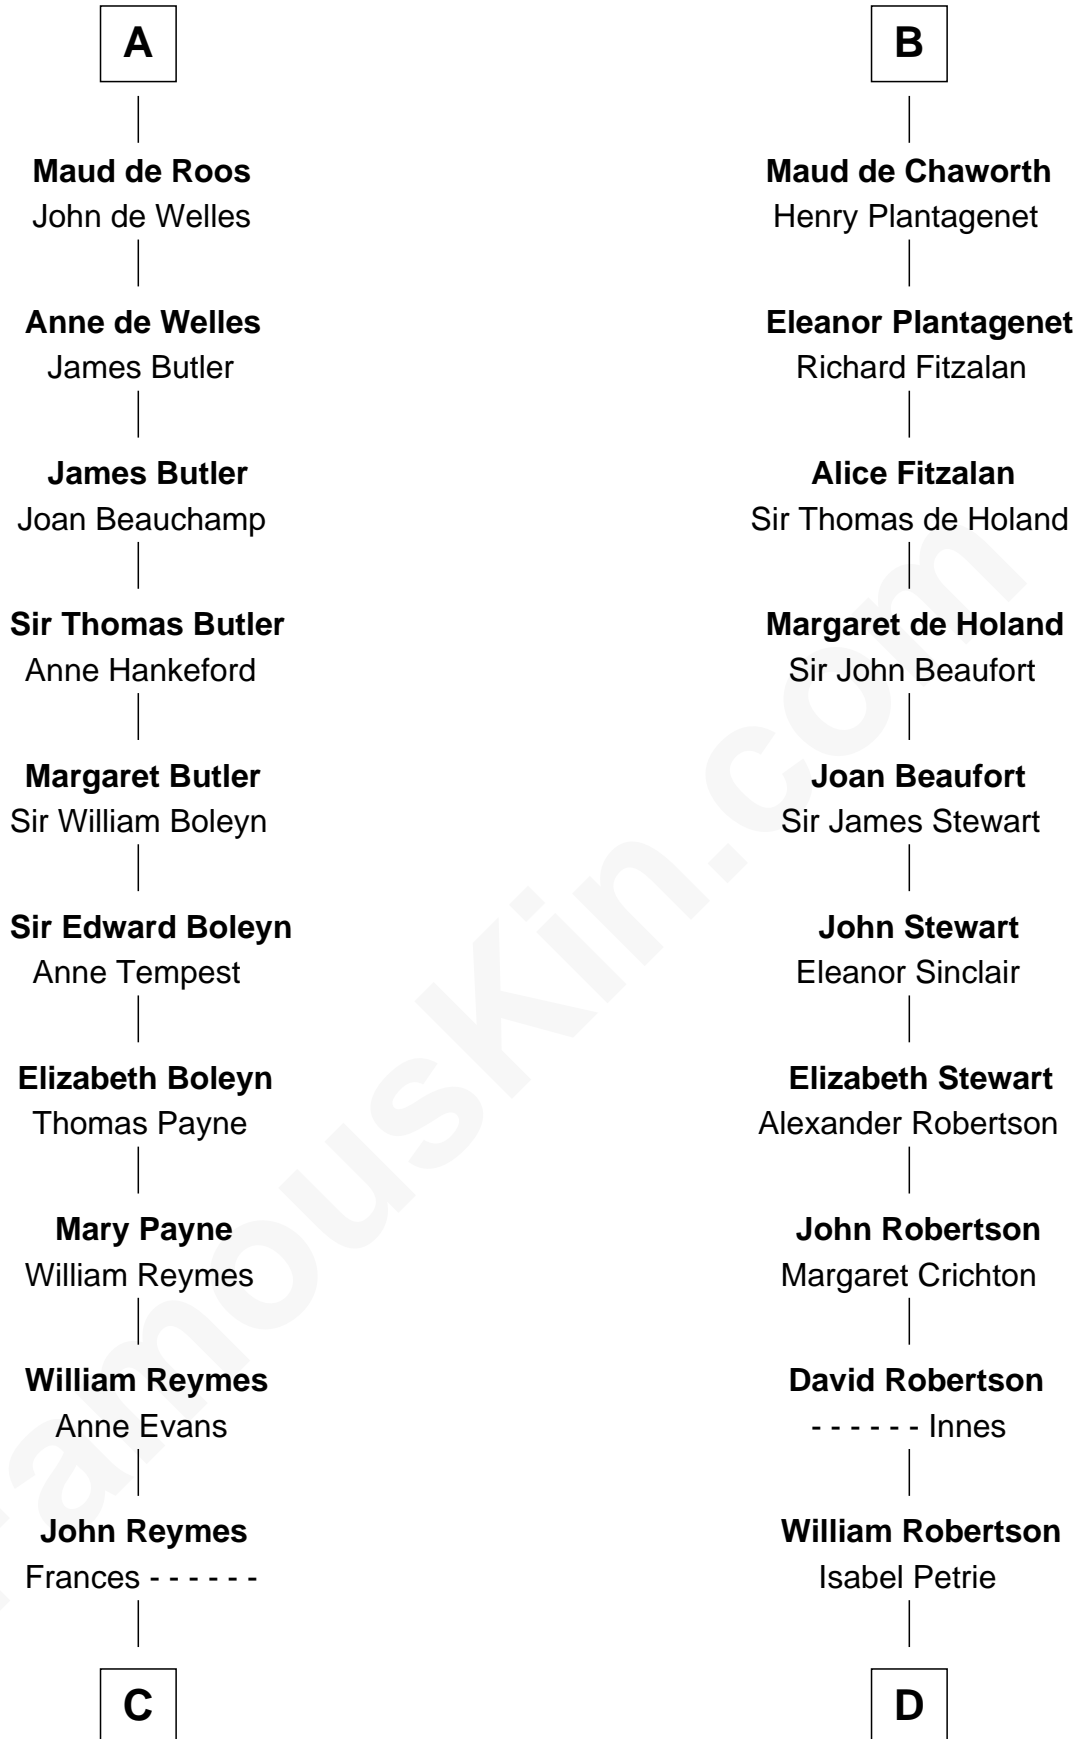

FamousKin.com

Relationship Chart of

William Floyd

Signer of the Declaration of Independence

20th cousin 1 time removed of

Patrick Henry

1st and 6th Governor of Virginia

C

Abigail Reymes
Rev. Nathaniel Brewster

Probable

Sarah Brewster
Jonathan Smith

Jonathan Smith
Elizabeth Platt

Tabitha Smith
Nicholl Floyd

William Floyd
Signer of Declaration of Independence

D

William Robertson
Margaret Mitchell

Jean Robertson
Alexander Henry

John Henry
Mrs. Sarah Winston Syme

Patrick Henry
1st & 6th Gov. of Virginia