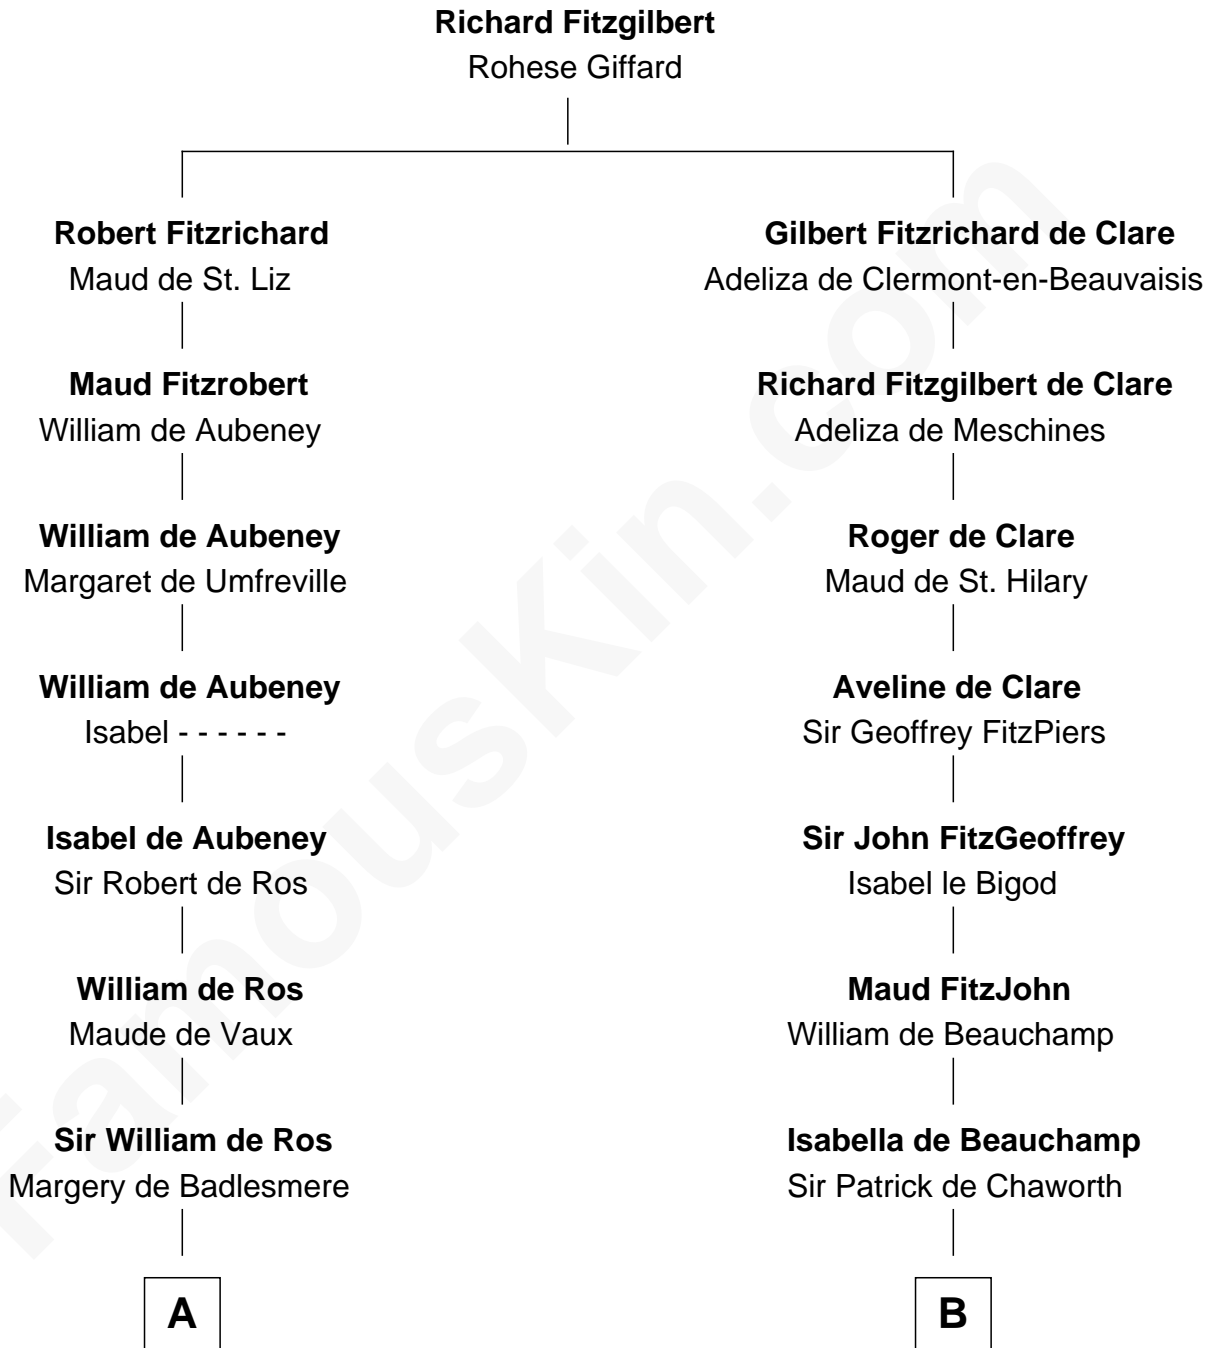

FamousKin.com

Relationship Chart of

William Floyd

Signer of the Declaration of Independence

20th cousin 1 time removed of

Patrick Henry

1st and 6th Governor of Virginia

C

Abigail Reymes
Rev. Nathaniel Brewster

Probable

Sarah Brewster
Jonathan Smith

Jonathan Smith
Elizabeth Platt

Tabitha Smith
Nicholl Floyd

William Floyd
Signer of Declaration of Independence

D

William Robertson
Margaret Mitchell