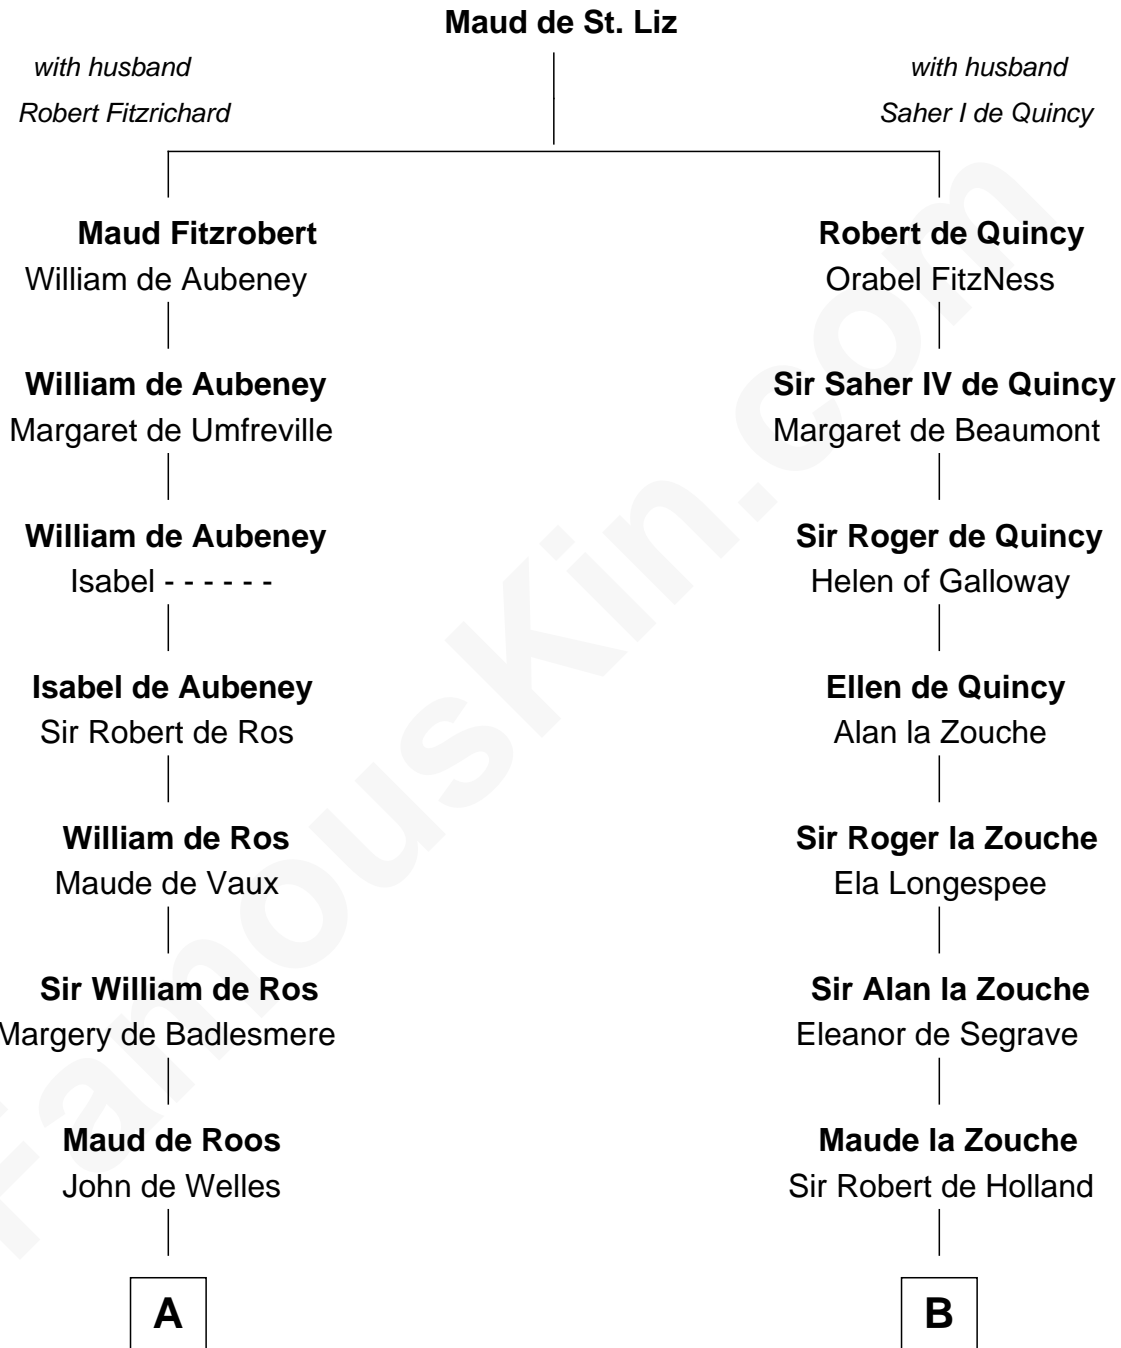

FamousKin.com

Relationship Chart of

William Floyd

Signer of the Declaration of Independence

19th cousin 1 time removed of

Patrick Henry

1st and 6th Governor of Virginia

C

Sarah Brewster
Jonathan Smith

Jonathan Smith
Elizabeth Platt

Tabitha Smith
Nicholl Floyd

William Floyd

Signer of Declaration of Independence

D

Jean Robertson
Alexander Henry

John Henry
Mrs. Sarah Winston Syme