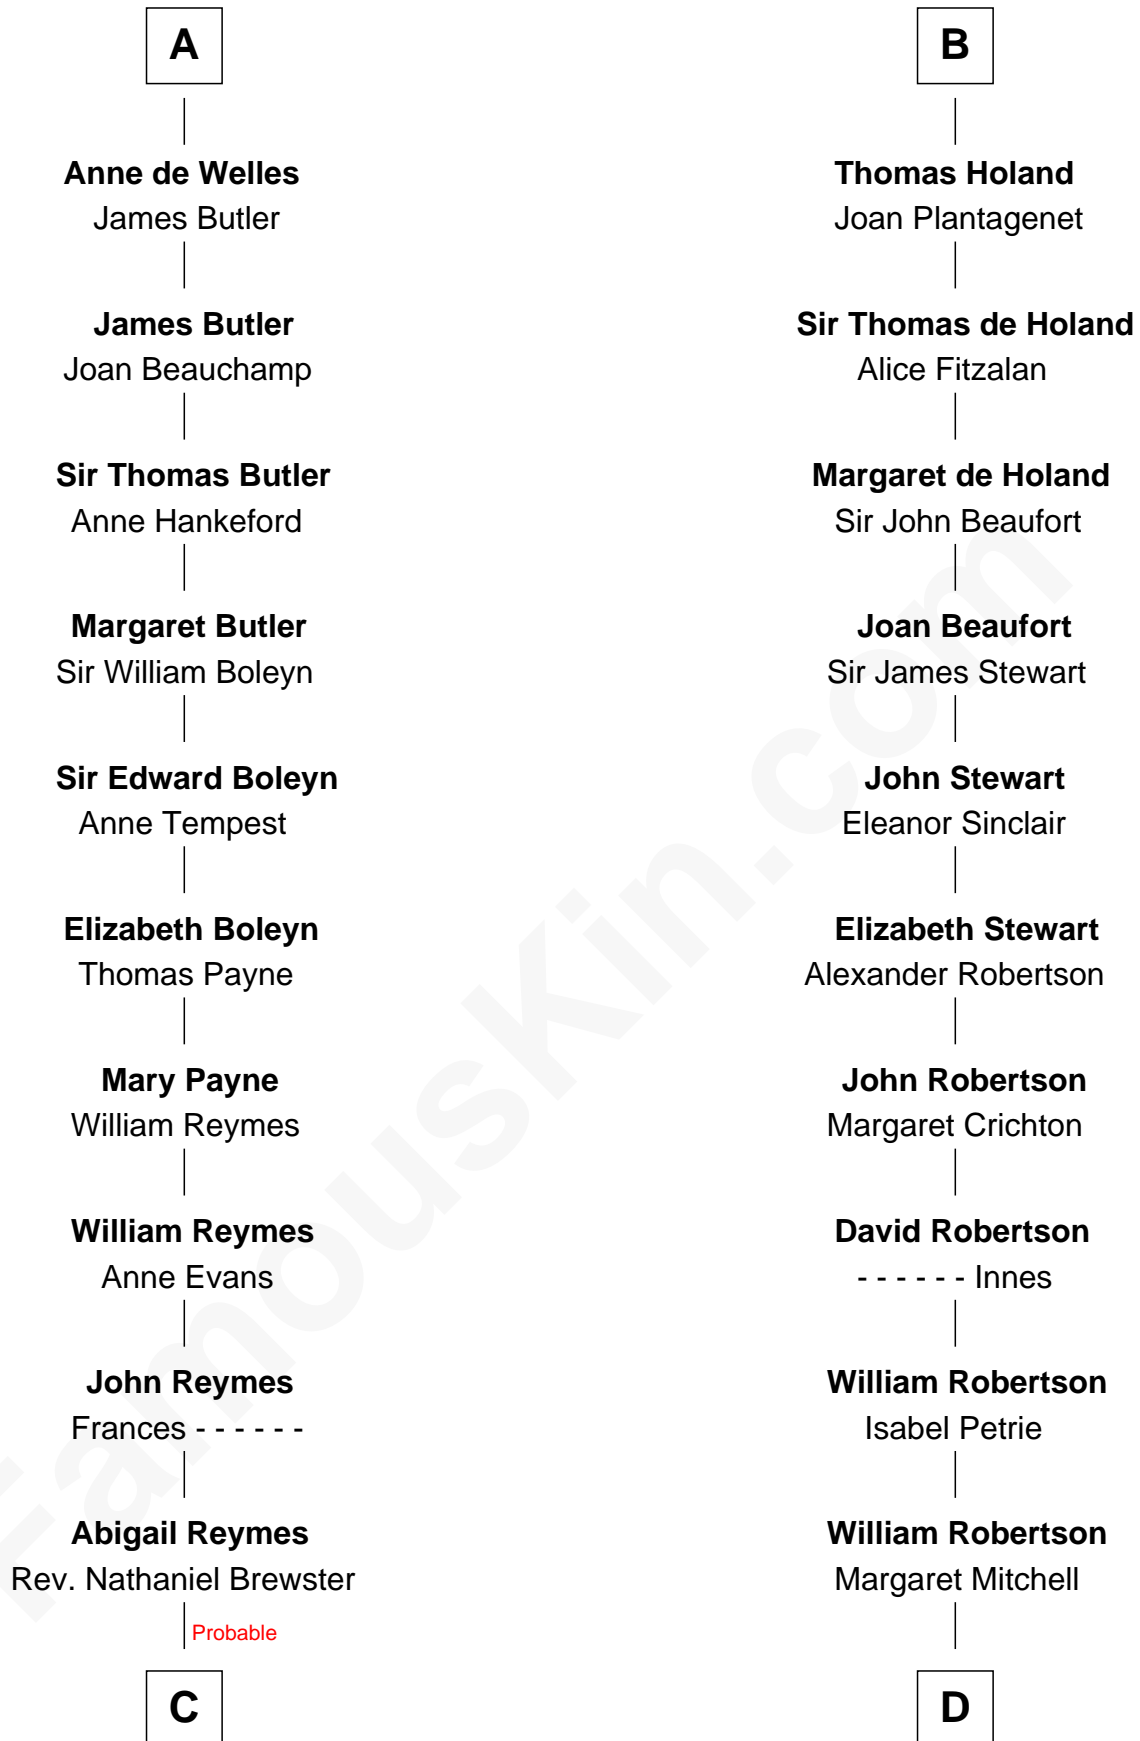

FamousKin.com

Relationship Chart of

William Floyd

Signer of the Declaration of Independence

19th cousin 1 time removed of

Patrick Henry

1st and 6th Governor of Virginia

C

Sarah Brewster
Jonathan Smith

Jonathan Smith
Elizabeth Platt

Tabitha Smith
Nicholl Floyd

William Floyd

Signer of Declaration of Independence

D

Jean Robertson
Alexander Henry

John Henry
Mrs. Sarah Winston Syme