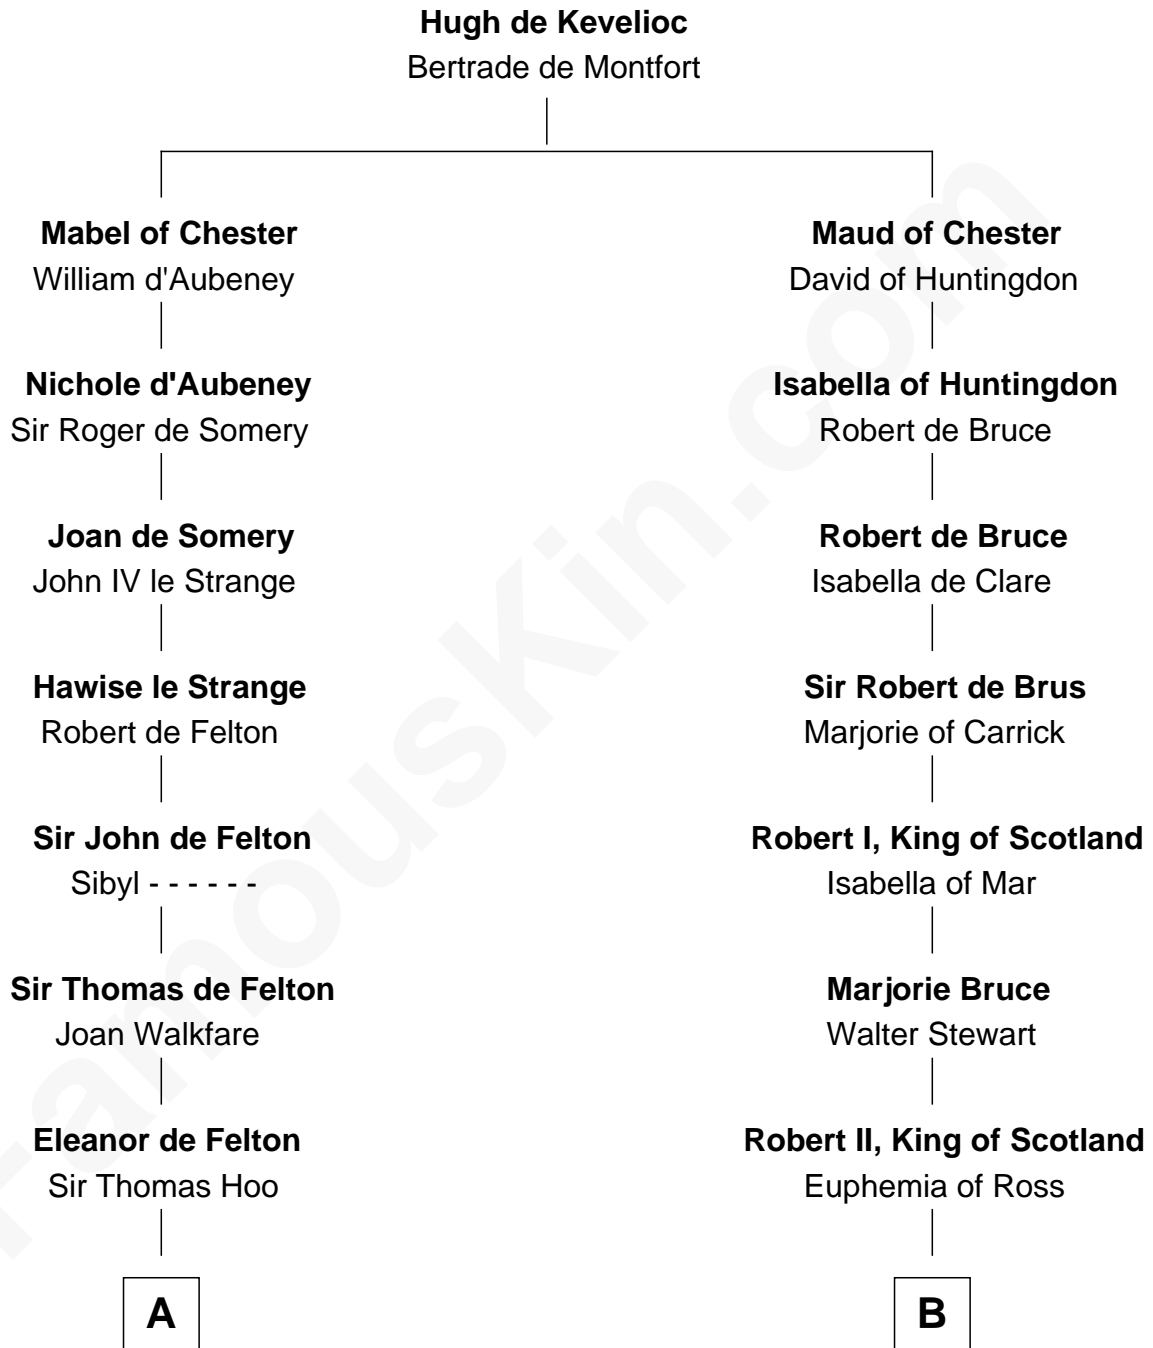

FamousKin.com

Relationship Chart of

William Floyd

Signer of the Declaration of Independence

18th cousin 1 time removed of

Patrick Henry

1st and 6th Governor of Virginia

C

Jonathan Smith
Elizabeth Platt

Tabitha Smith
Nicholl Floyd

William Floyd
Signer of Declaration of Independence

D

John Henry
Mrs. Sarah Winston Syme

Patrick Henry
1st & 6th Gov. of Virginia

FamousKin.com