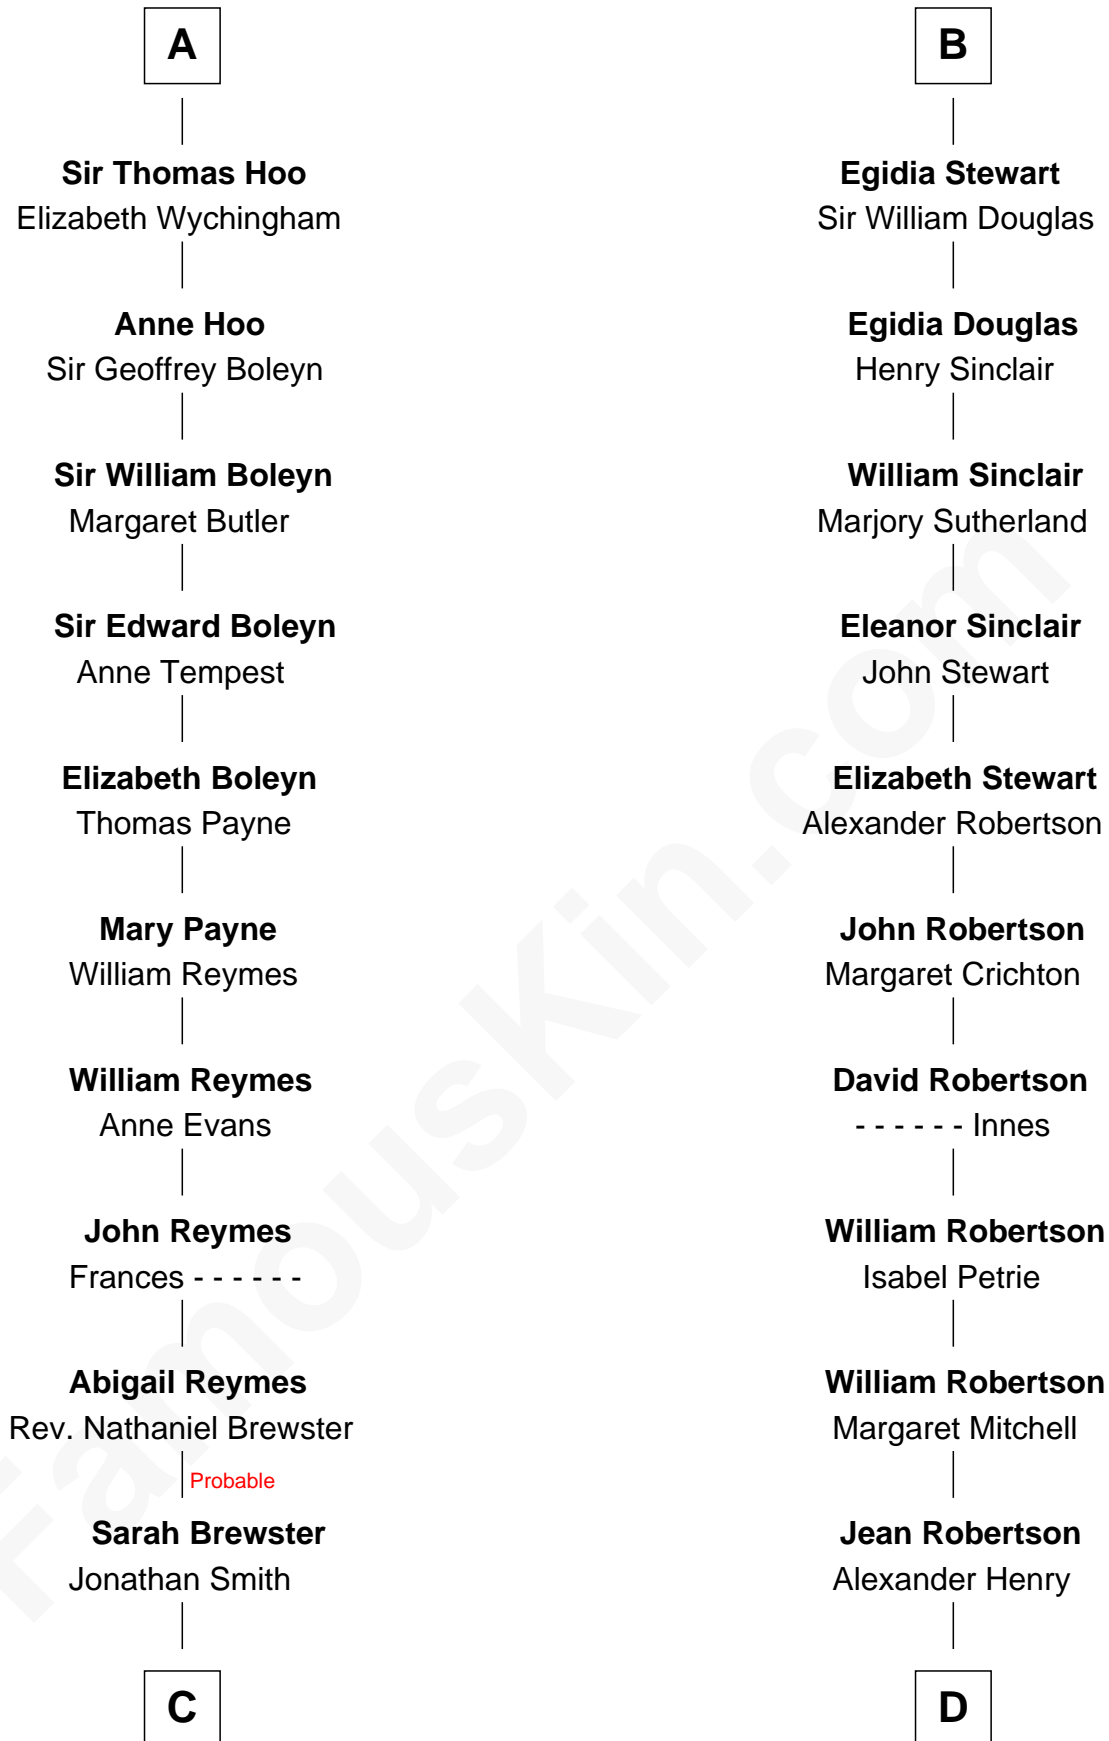

FamousKin.com

Relationship Chart of

William Floyd

Signer of the Declaration of Independence

18th cousin 1 time removed of

Patrick Henry

1st and 6th Governor of Virginia

C

Jonathan Smith
Elizabeth Platt

Tabitha Smith
Nicholl Floyd

William Floyd
Signer of Declaration of Independence

D

John Henry
Mrs. Sarah Winston Syme

Patrick Henry
1st & 6th Gov. of Virginia

FamousKin.com