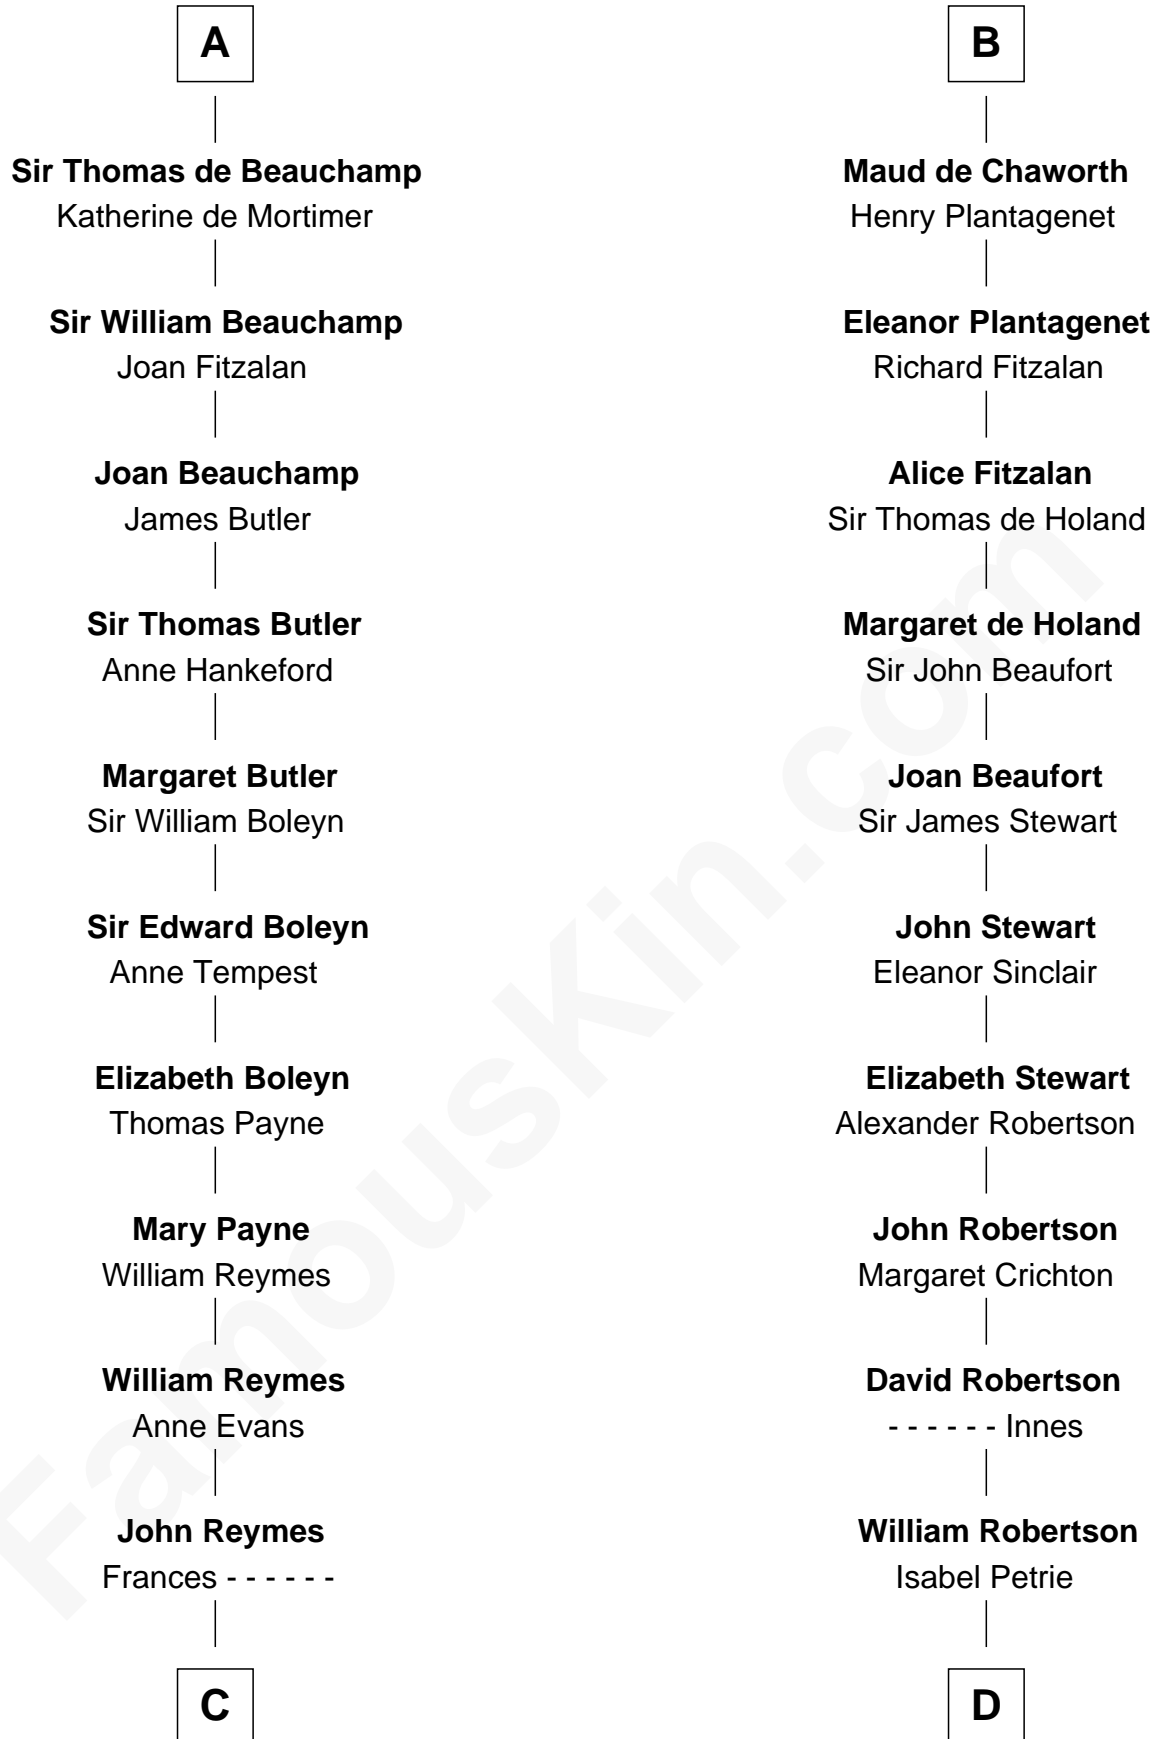

## Relationship Chart of

### William Floyd

*Signer of the Declaration of Independence*

20th cousin 1 time removed of

### Patrick Henry

*1st and 6th Governor of Virginia*

**Ranulf de Briquessart**

Margaret Goz

**C**

**Abigail Reymes**  
Rev. Nathaniel Brewster

Probable

**Sarah Brewster**  
Jonathan Smith

**Jonathan Smith**  
Elizabeth Platt

**Tabitha Smith**  
Nicholl Floyd

**William Floyd**  
*Signer of Declaration of Independence*

**D**

**William Robertson**  
Margaret Mitchell

**Jean Robertson**  
Alexander Henry