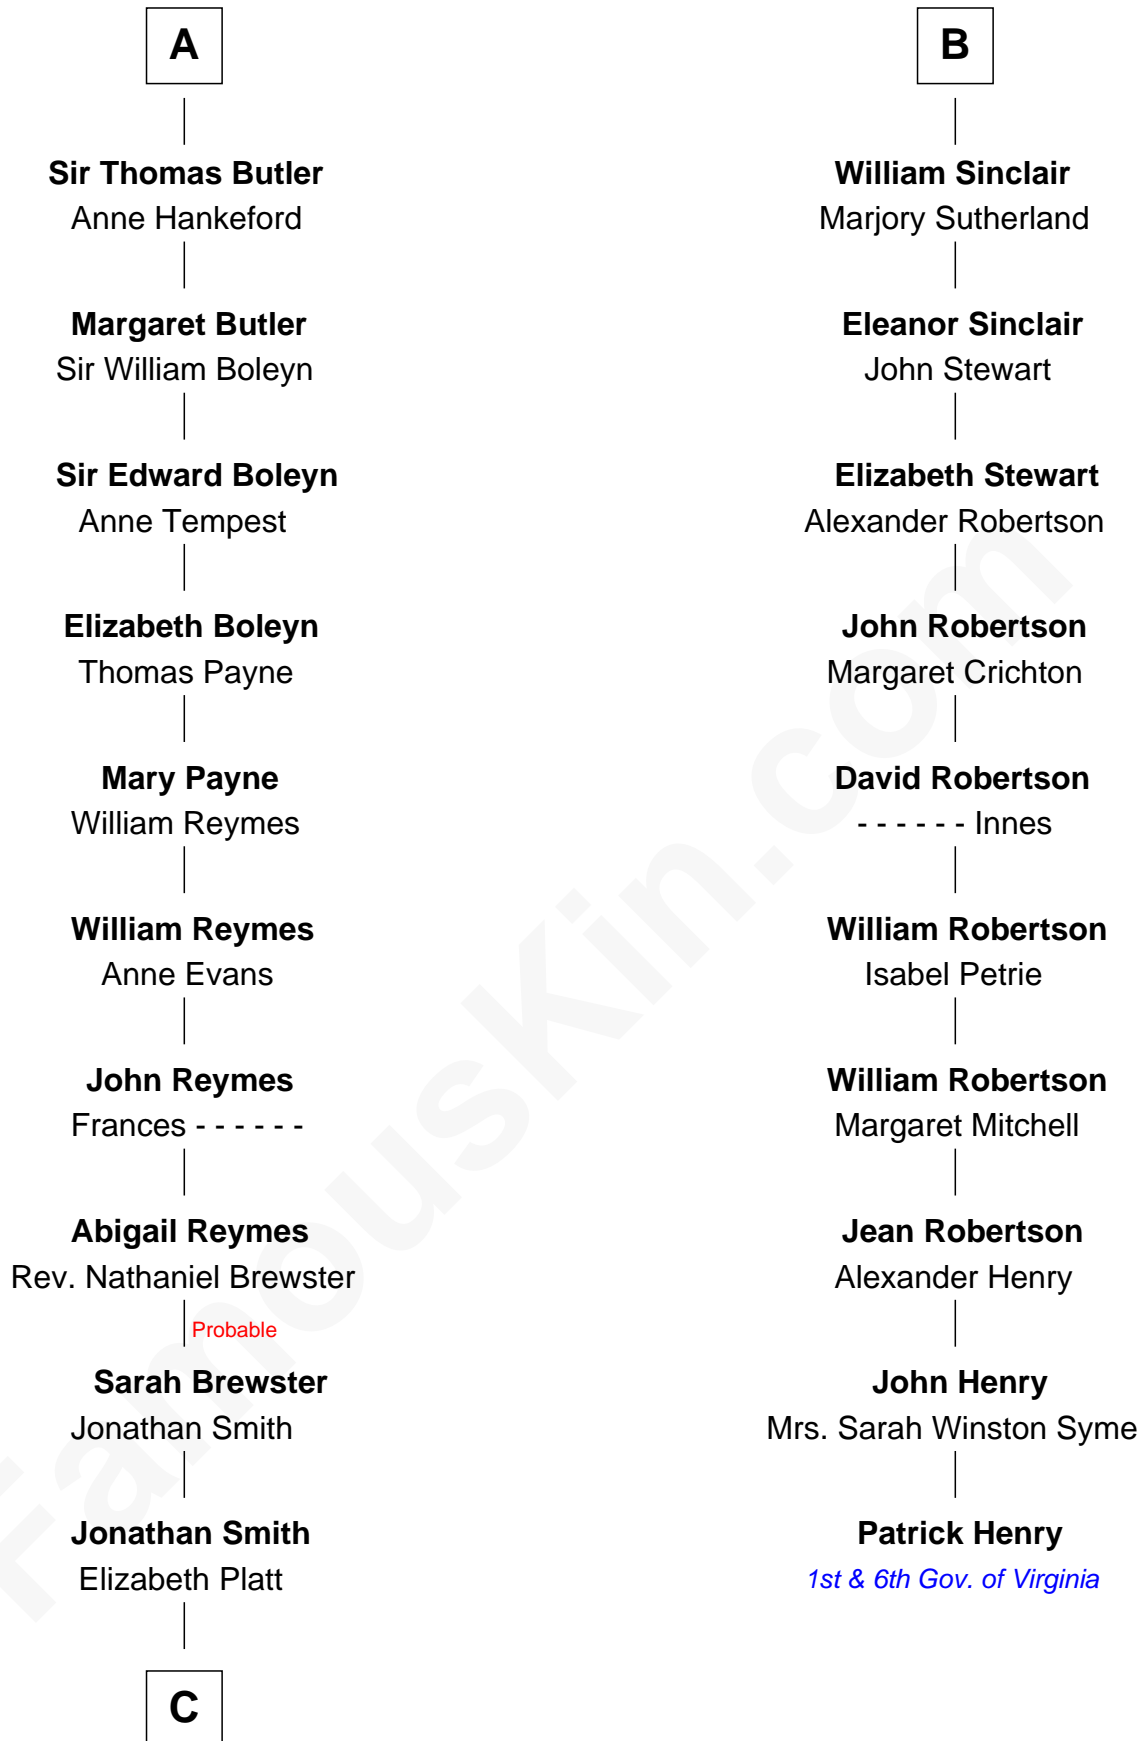

FamousKin.com

Relationship Chart of

William Floyd

Signer of the Declaration of Independence

16th cousin 2 times removed of

Patrick Henry

1st and 6th Governor of Virginia

Gilbert de Clare
Isabel Marshal

James Butler
Joan Beauchamp

A

Isabella de Clare
Robert de Bruce

Sir Robert de Brus
Marjorie of Carrick

Robert I, King of Scotland
Isabella of Mar

Marjorie Bruce
Walter Stewart

Robert II, King of Scotland
Euphemia of Ross

Egidia Stewart
Sir William Douglas

Egidia Douglas
Henry Sinclair

B

C

—
Tabitha Smith
Nicholl Floyd

—
William Floyd

Signer of Declaration of Independence

FamousKin.com