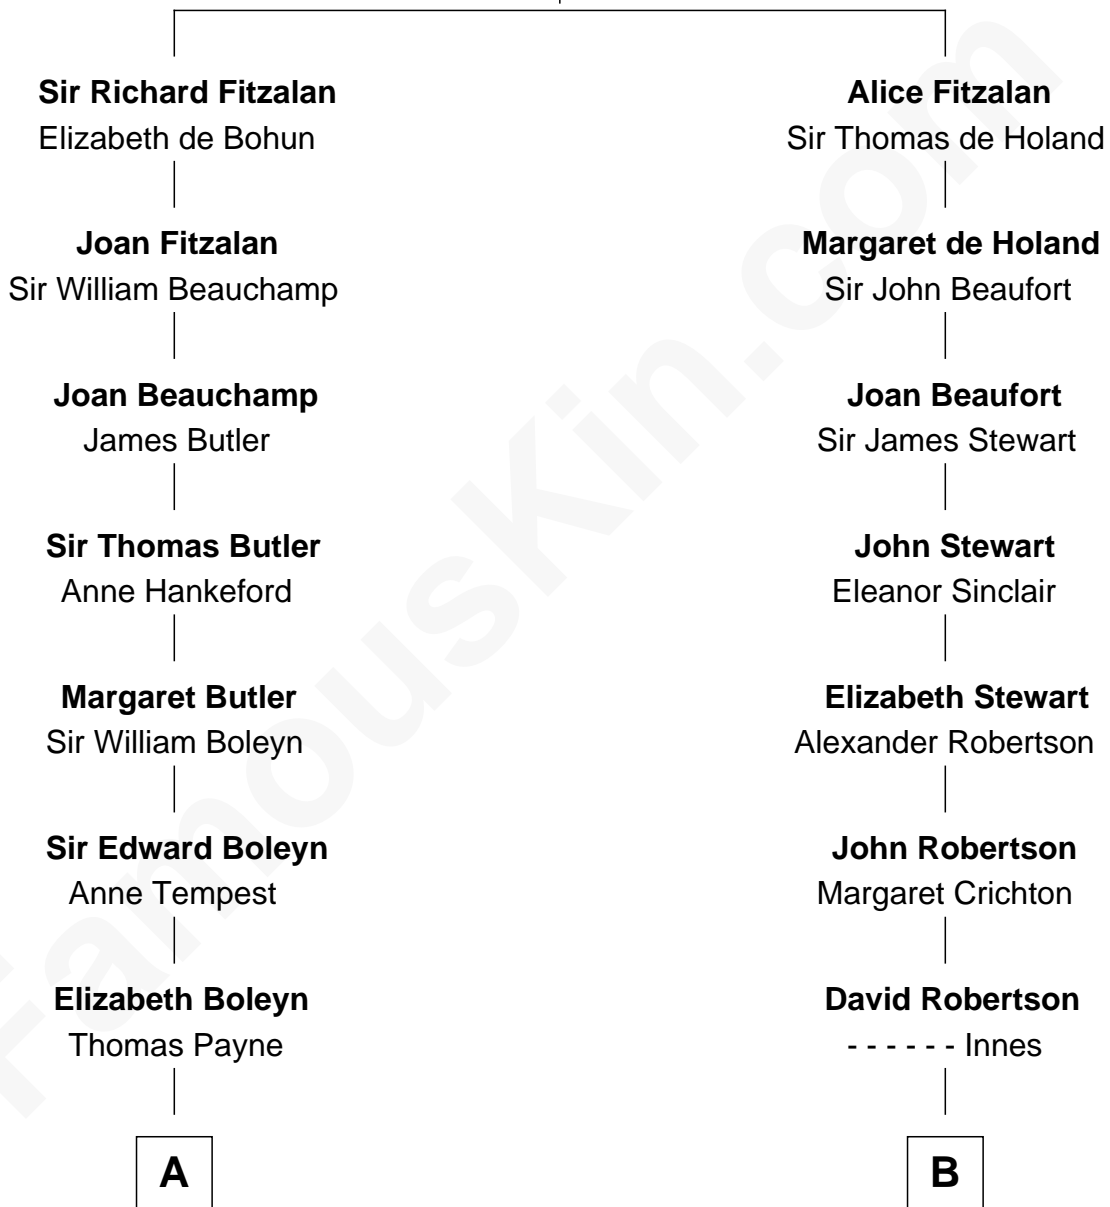

## Relationship Chart of

### William Floyd

*Signer of the Declaration of Independence*

**11th cousin 3 times removed of**

### Patrick Henry

*1st and 6th Governor of Virginia*

**Richard Fitzalan**  
Eleanor Plantagenet

**A**

**Mary Payne**  
William Reymes

**William Reymes**  
Anne Evans

**John Reymes**  
Frances - - - - -

**Abigail Reymes**  
Rev. Nathaniel Brewster