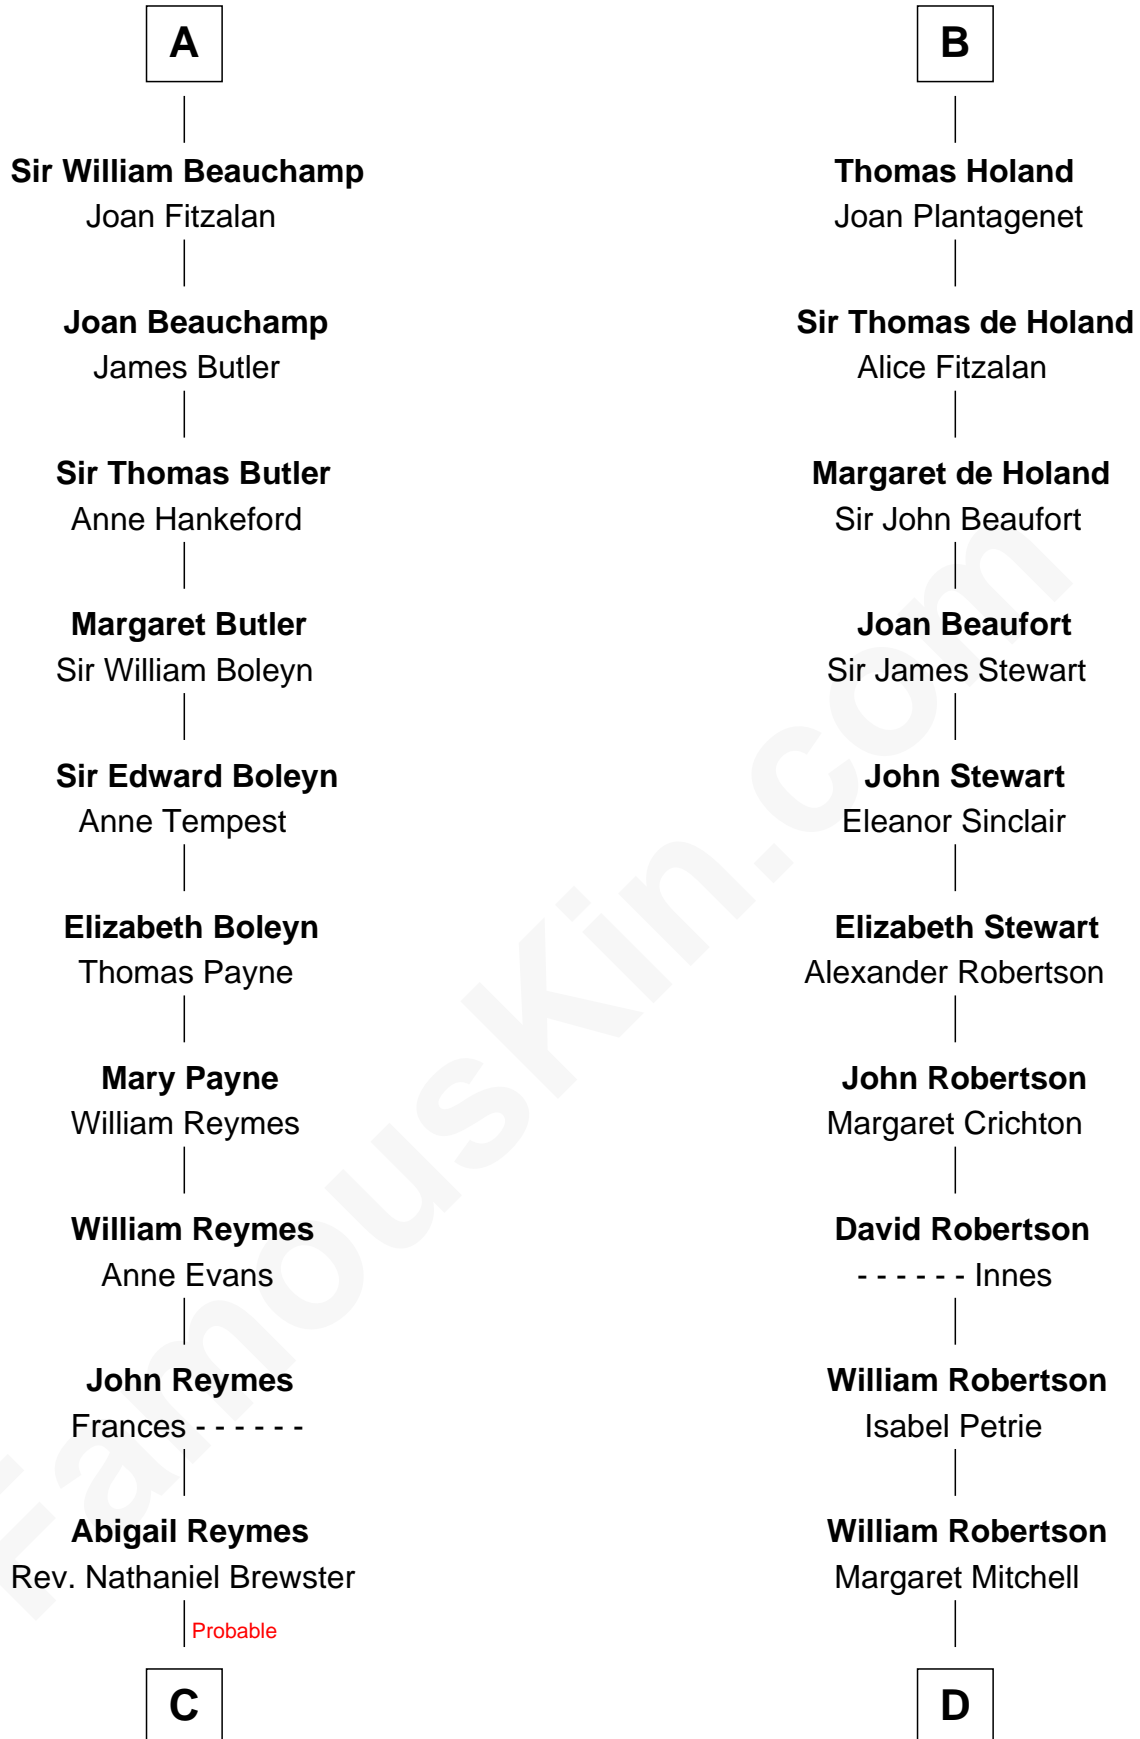

FamousKin.com

Relationship Chart of

William Floyd

Signer of the Declaration of Independence

19th cousin 1 time removed of

Patrick Henry

1st and 6th Governor of Virginia

Roger de Tony
Ida of Hainault

Sir Ralph de Tony
Margaret Beaumont

Ida de Tony
Sir Roger le Bigod

Hugh le Bigod
Maud Marshal

Isabel le Bigod
Sir John FitzGeoffrey

Maud FitzJohn
William de Beauchamp

Guy de Beauchamp
Alice de Toeni

Sir Thomas de Beauchamp
Katherine de Mortimer

A

Sir Ralph de Tony
Margaret Beaumont

Ida de Tony
Henry II, King of England

Sir William Longespee
Ela of Salisbury

Stephen Longespee
Emmeline de Ridelisford

Ela Longespee
Sir Roger la Zouche

Sir Alan la Zouche
Eleanor de Segrave

Maude la Zouche
Sir Robert de Holland

B

C

Sarah Brewster
Jonathan Smith

Jonathan Smith
Elizabeth Platt

Tabitha Smith
Nicholl Floyd

William Floyd

Signer of Declaration of Independence