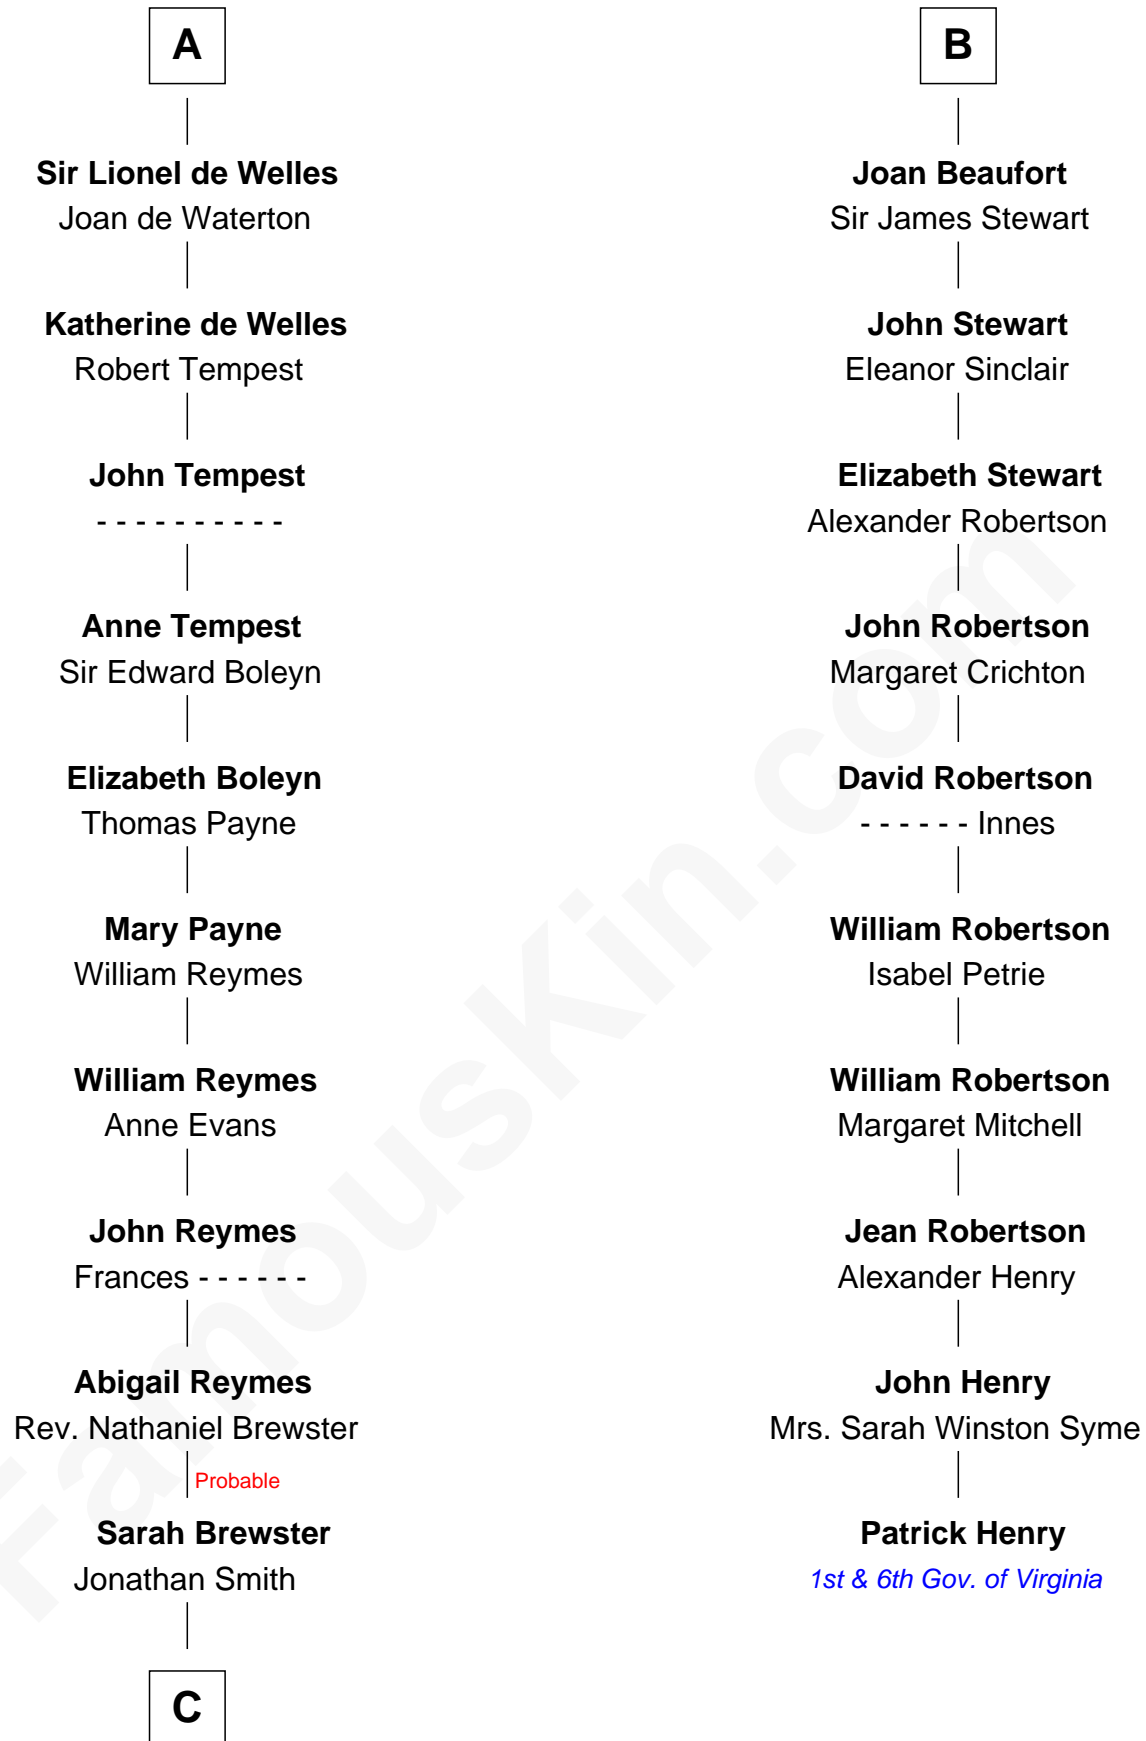

## Relationship Chart of

### William Floyd

*Signer of the Declaration of Independence*

**16th cousin 3 times removed of**

### Patrick Henry

*1st and 6th Governor of Virginia*

**Sir William Longespee**

Ela of Salisbury

**C**

Jonathan Smith

Elizabeth Platt

Tabitha Smith

Nicholl Floyd

William Floyd

*Signer of Declaration of Independence*

FamousKin.com