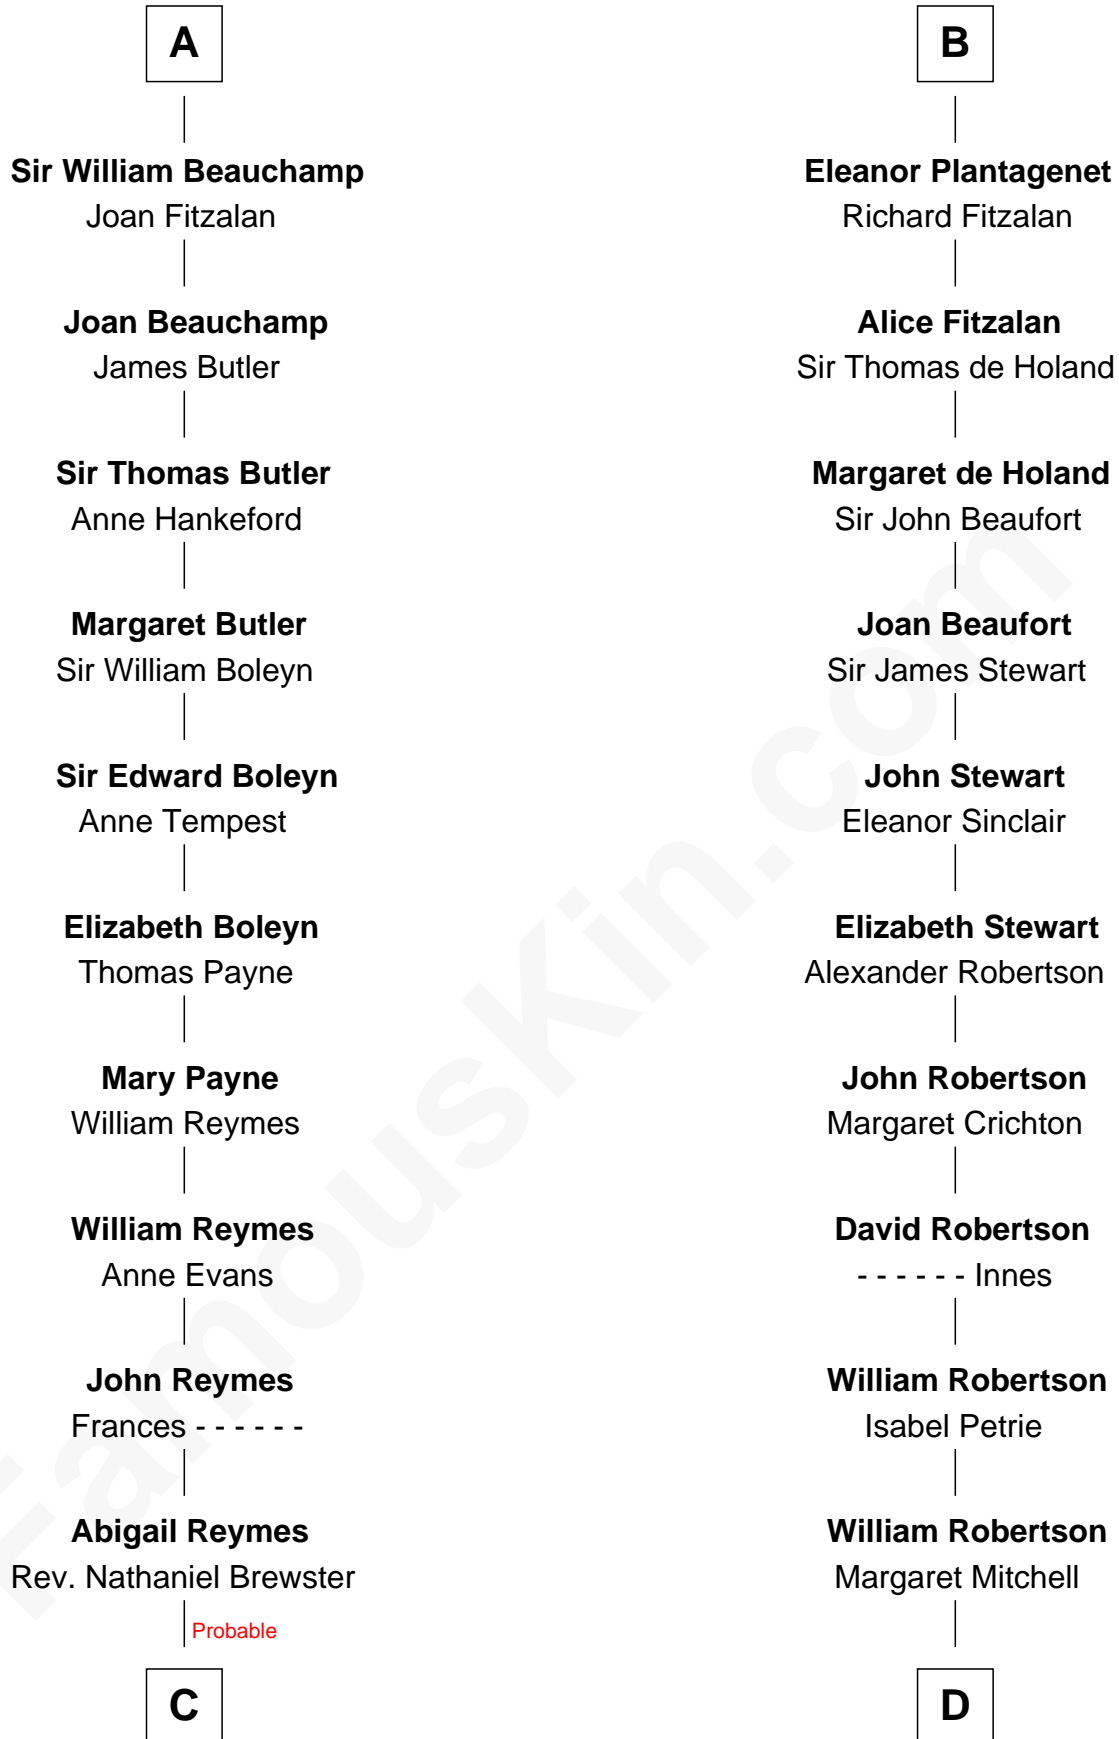

## Relationship Chart of

### William Floyd

*Signer of the Declaration of Independence*

19th cousin 1 time removed of

### Patrick Henry

*1st and 6th Governor of Virginia*

**C**

**Sarah Brewster**  
Jonathan Smith

**Jonathan Smith**  
Elizabeth Platt

**Tabitha Smith**  
Nicholl Floyd

**William Floyd**

*Signer of Declaration of Independence*