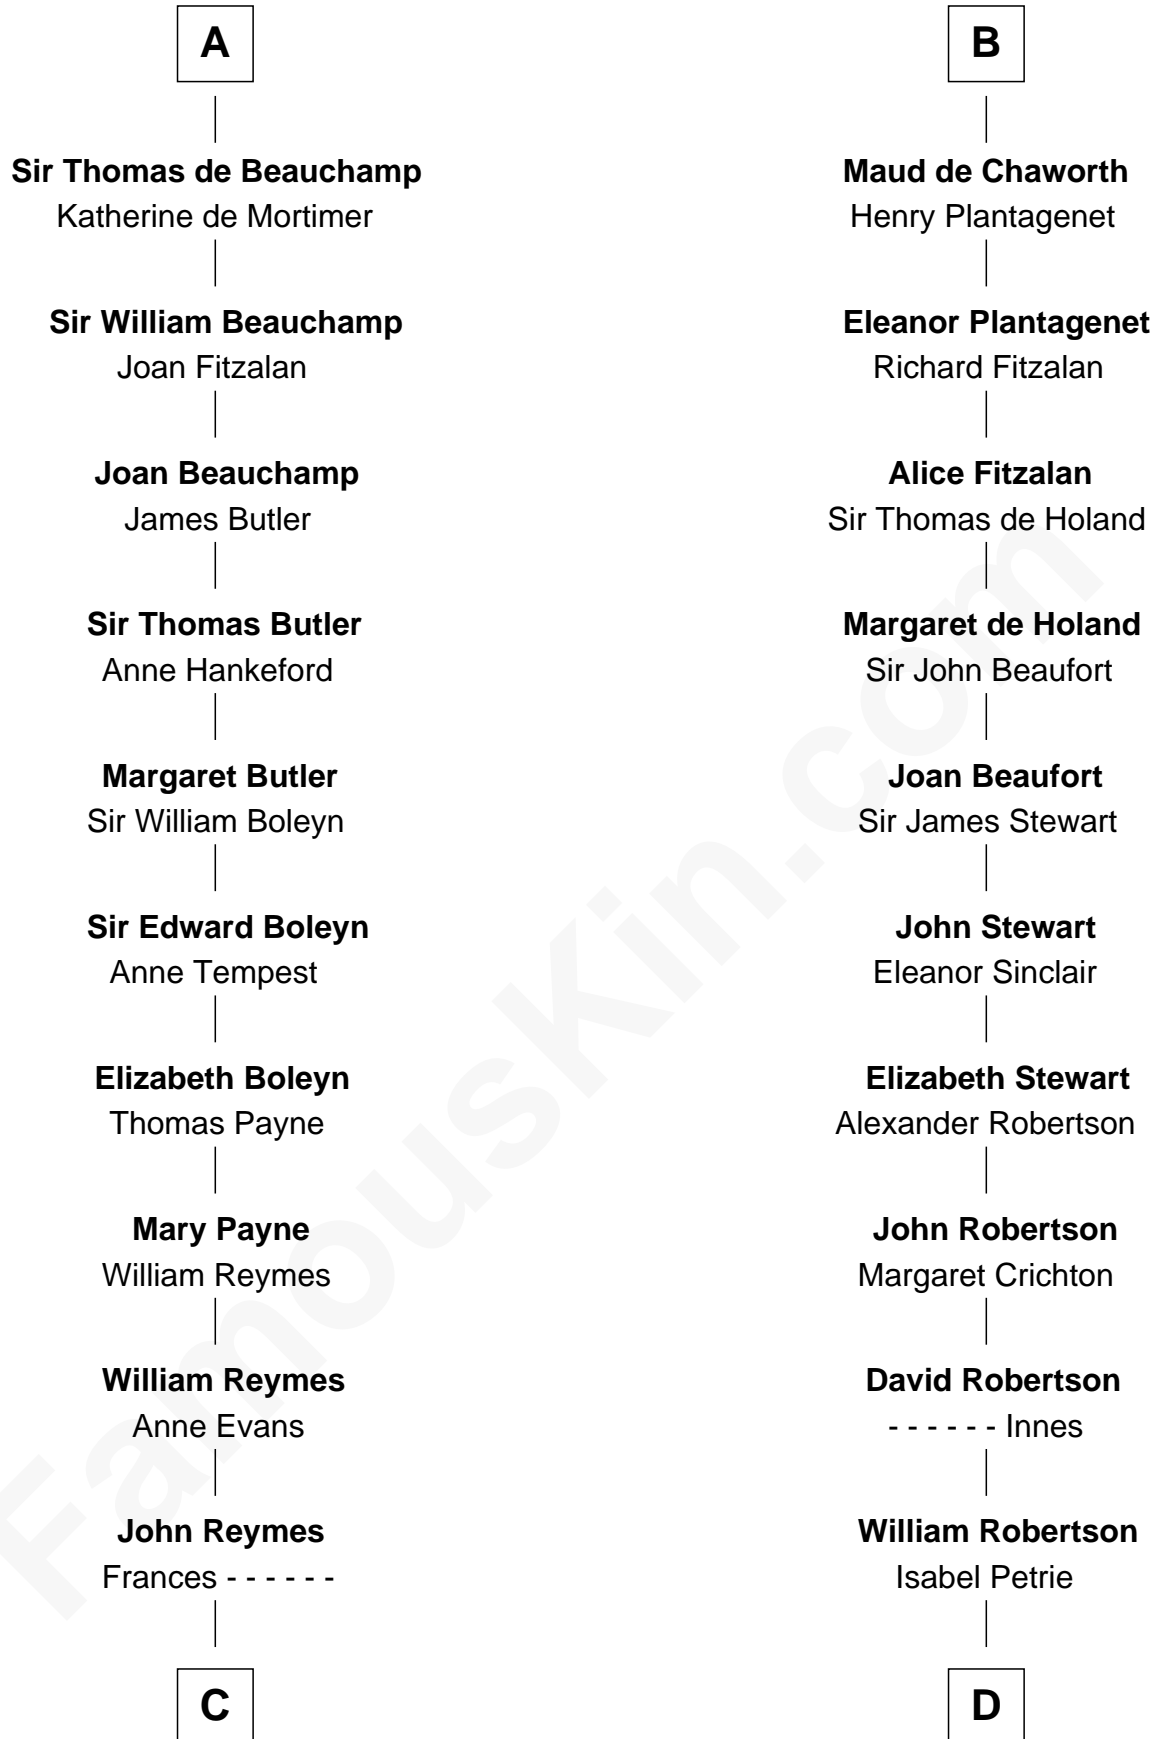

## Relationship Chart of

### William Floyd

*Signer of the Declaration of Independence*

20th cousin 1 time removed of

### Patrick Henry

*1st and 6th Governor of Virginia*

**C**

**Abigail Reymes**  
Rev. Nathaniel Brewster

Probable

**Sarah Brewster**  
Jonathan Smith

**Jonathan Smith**  
Elizabeth Platt

**Tabitha Smith**  
Nicholl Floyd