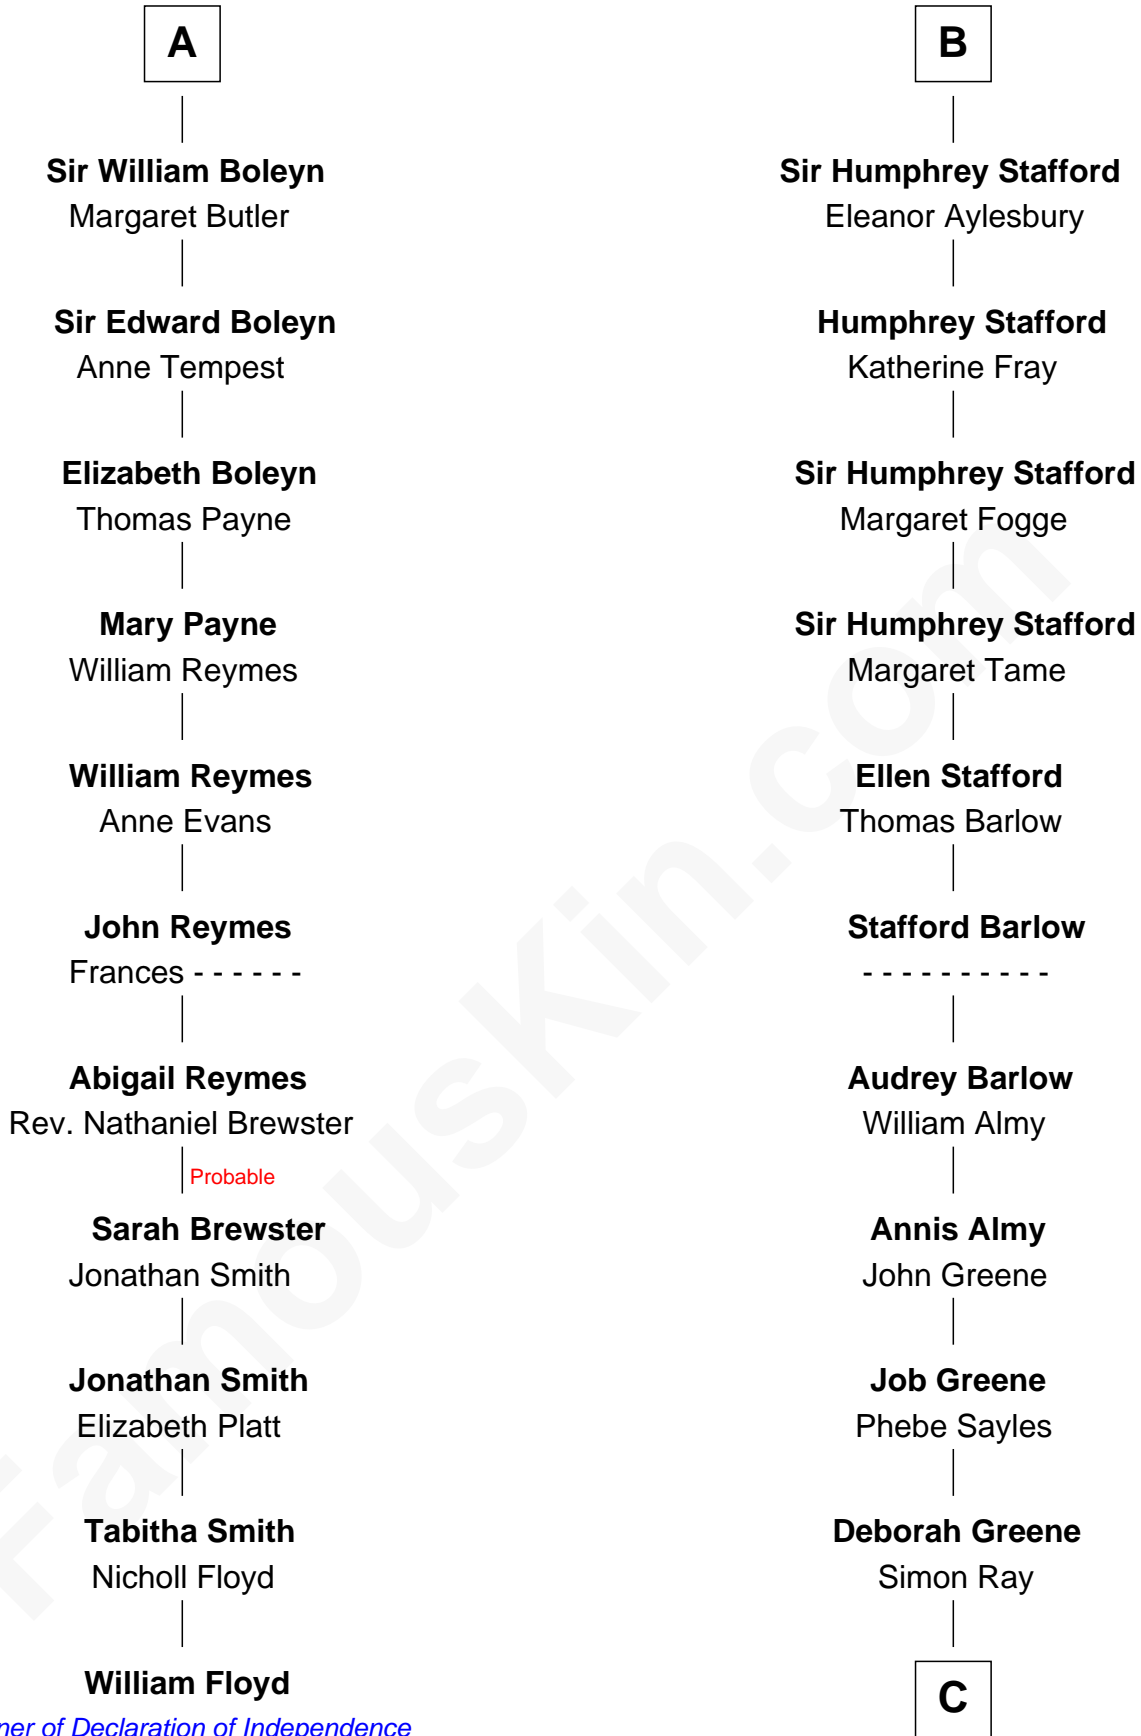

## Relationship Chart of

### William Floyd

*Signer of the Declaration of Independence*

17th cousin 3 times removed of

### Julia (Ward) Howe

*Author of "The Battle Hymn of the Republic"*

#### Sir Roger de Somery

Nichole d'Aubenev

**C**

—  
**Anna Ray**  
Samuel Ward

—  
**Samuel Ward**  
Phebe Greene

—  
**Samuel Ward**  
Julia Rush Cutler

—  
**Julia (Ward) Howe**  
*American Poet*

FamousKin.com