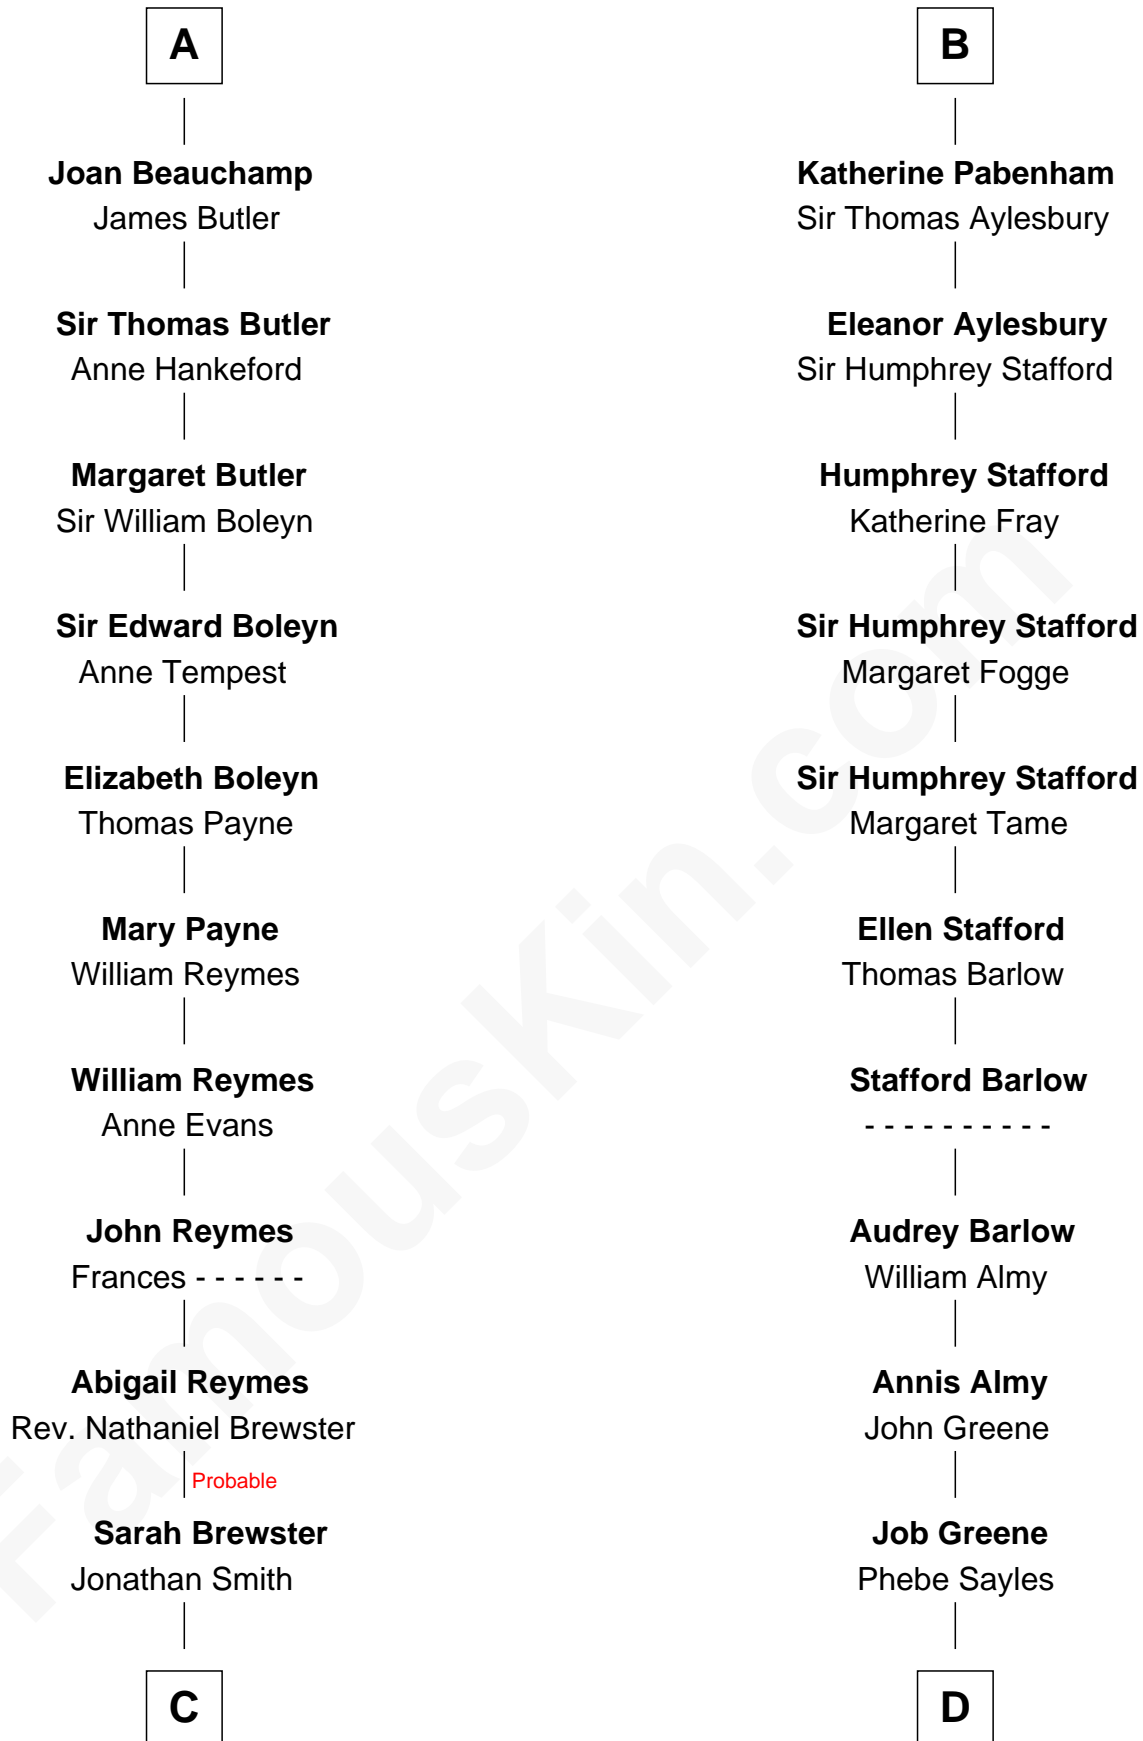

## Relationship Chart of

### William Floyd

*Signer of the Declaration of Independence*

19th cousin 2 times removed of

### Julia (Ward) Howe

*Author of "The Battle Hymn of the Republic"*

**C**

**Jonathan Smith**

Elizabeth Platt

**Tabitha Smith**

Nicholl Floyd

**William Floyd**

*Signer of Declaration of Independence*

**D**

**Deborah Greene**

Simon Ray

**Anna Ray**

Samuel Ward

**Samuel Ward**

Phebe Greene