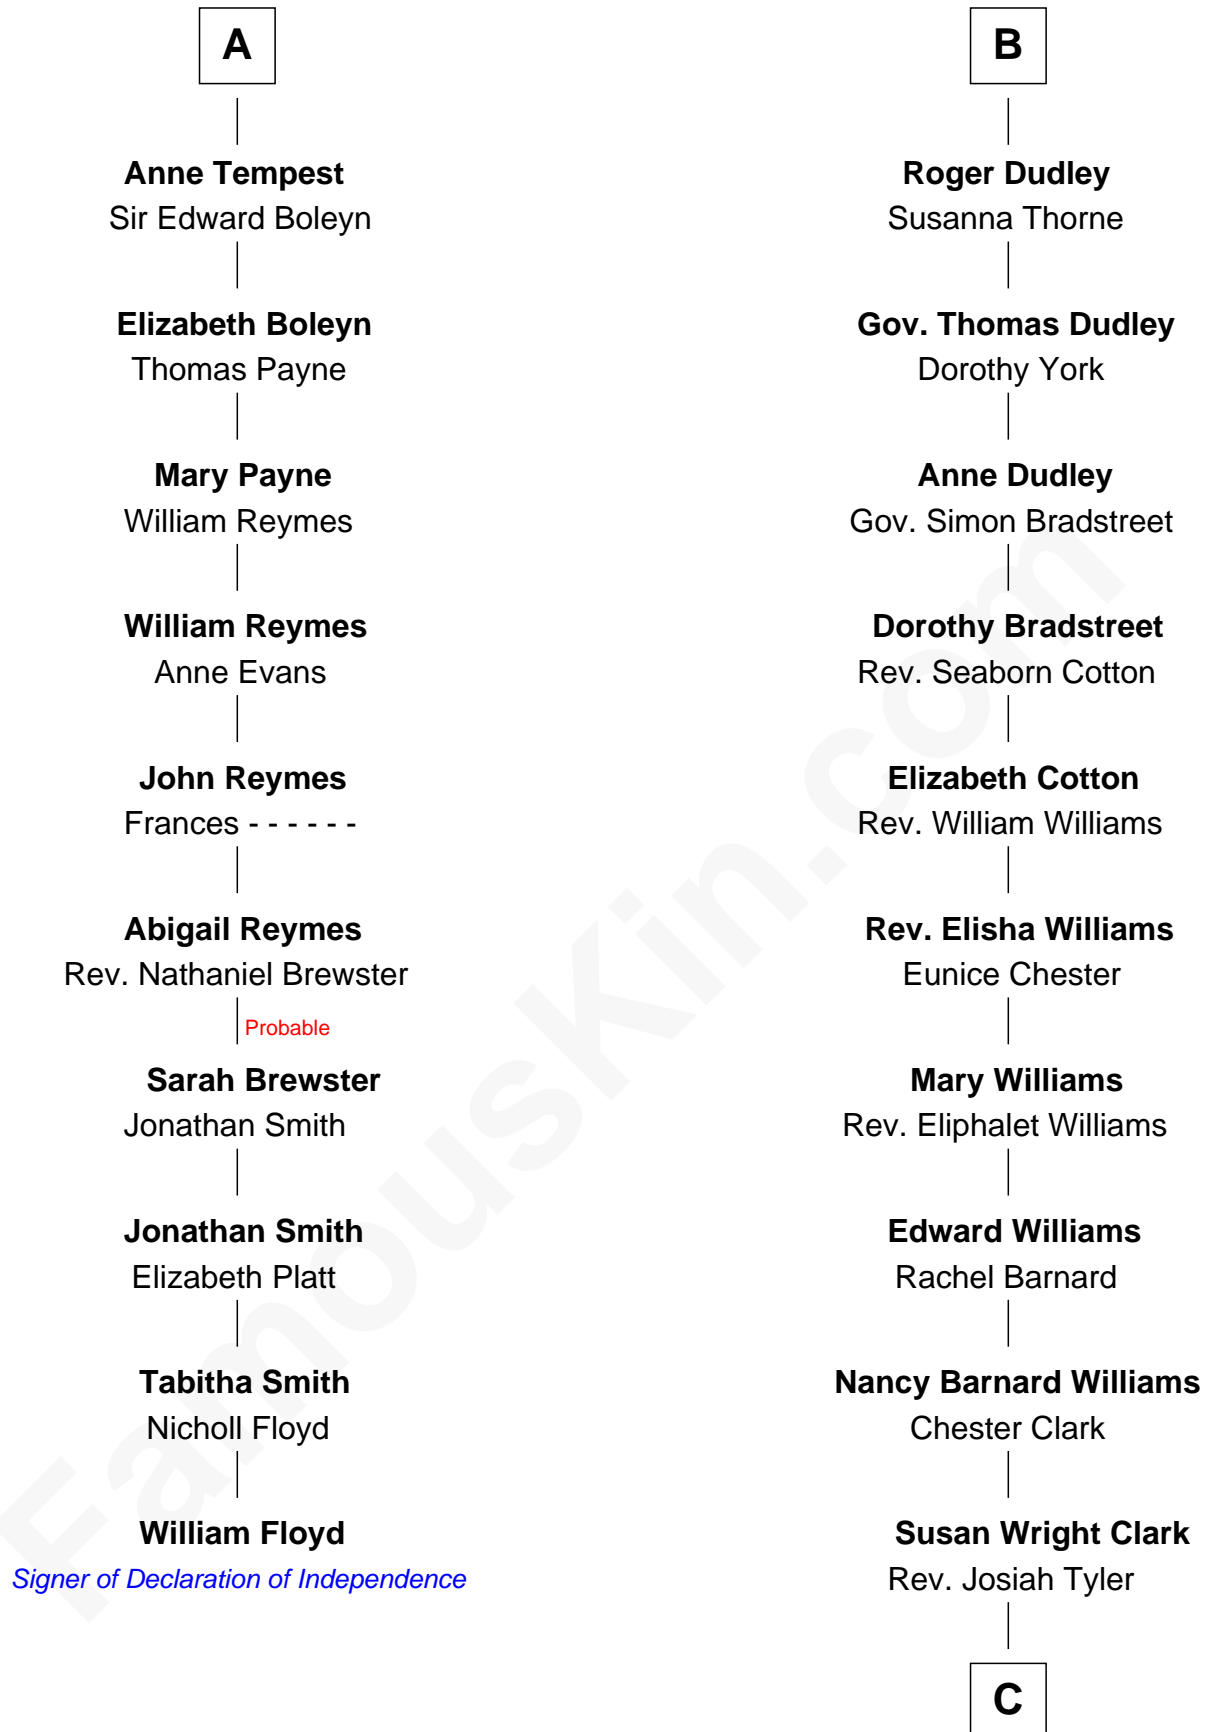

FamousKin.com

Relationship Chart of

William Floyd

Signer of the Declaration of Independence

16th cousin 5 times removed of

Kate Upton

Sports Illustrated Swimsuit Cover Model

Sir Maurice de Berkeley

Eve la Zouche

C

William Chester Tyler

Laura Leland Brooks

Margaret Hastings Tyler

Charles Henry Vial

Elizabeth Brooks Vial

Stephen Edward Upton