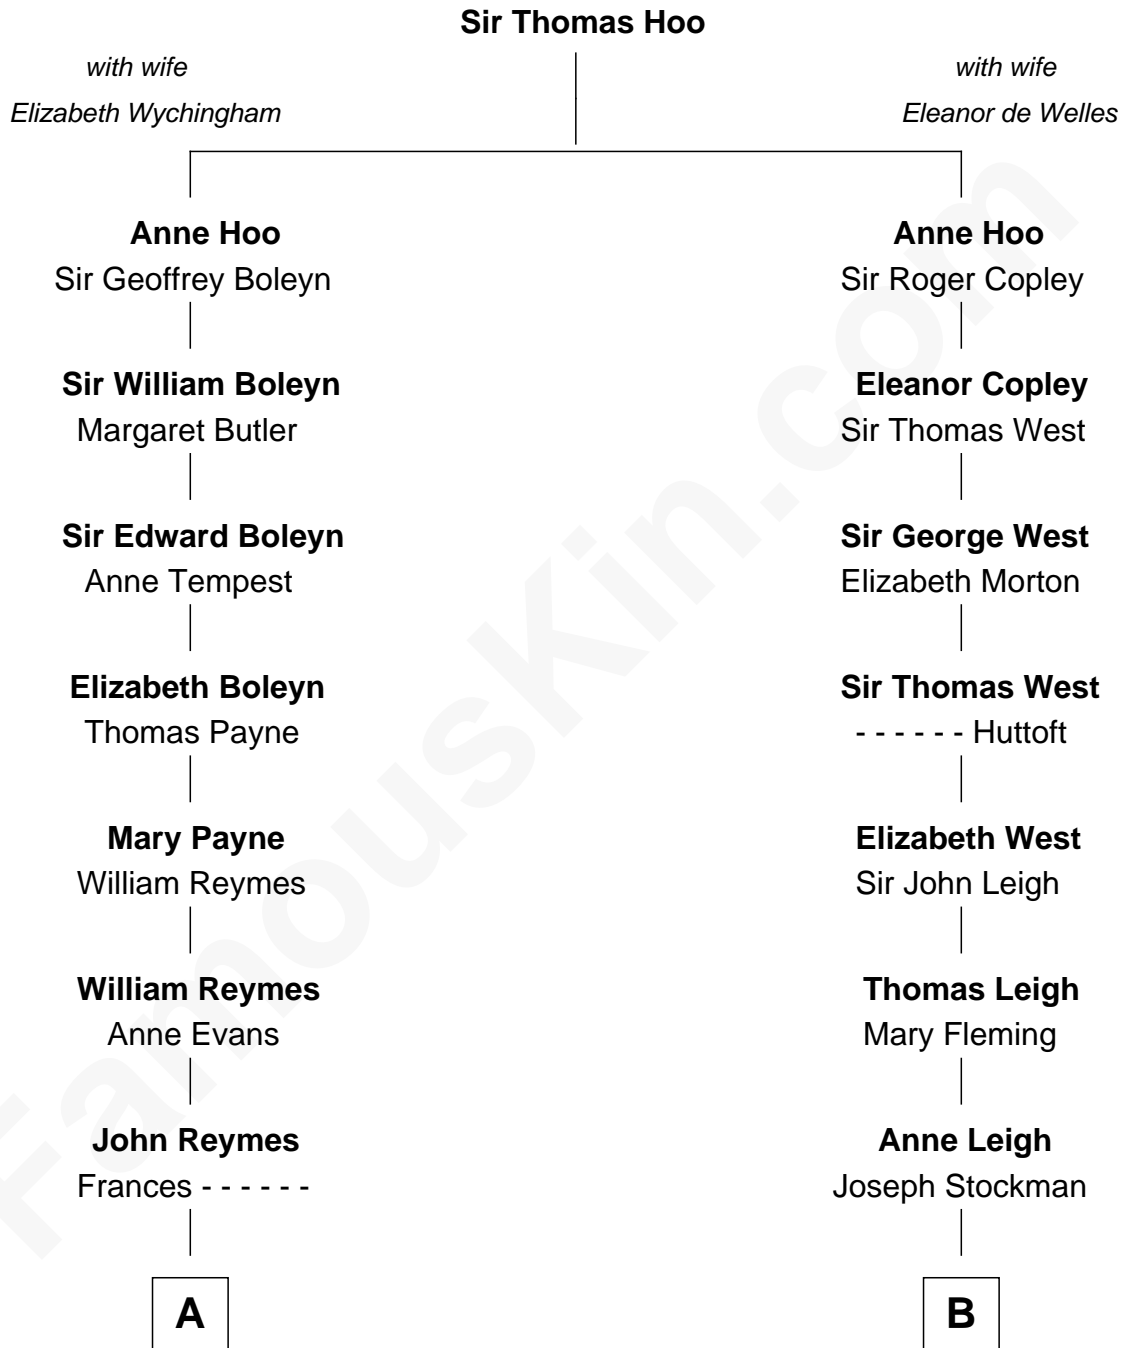

FamousKin.com

Relationship Chart of

William Floyd

Signer of the Declaration of Independence

11th cousin 4 times removed of

Ray Bradbury

Author of The Martian Chronicles

A

Abigail Reymes
Rev. Nathaniel Brewster

Probable

Sarah Brewster
Jonathan Smith

Jonathan Smith
Elizabeth Platt

Tabitha Smith
Nicholl Floyd

William Floyd
Signer of Declaration of Independence

B

Rev. John Stockman
Sarah Pike