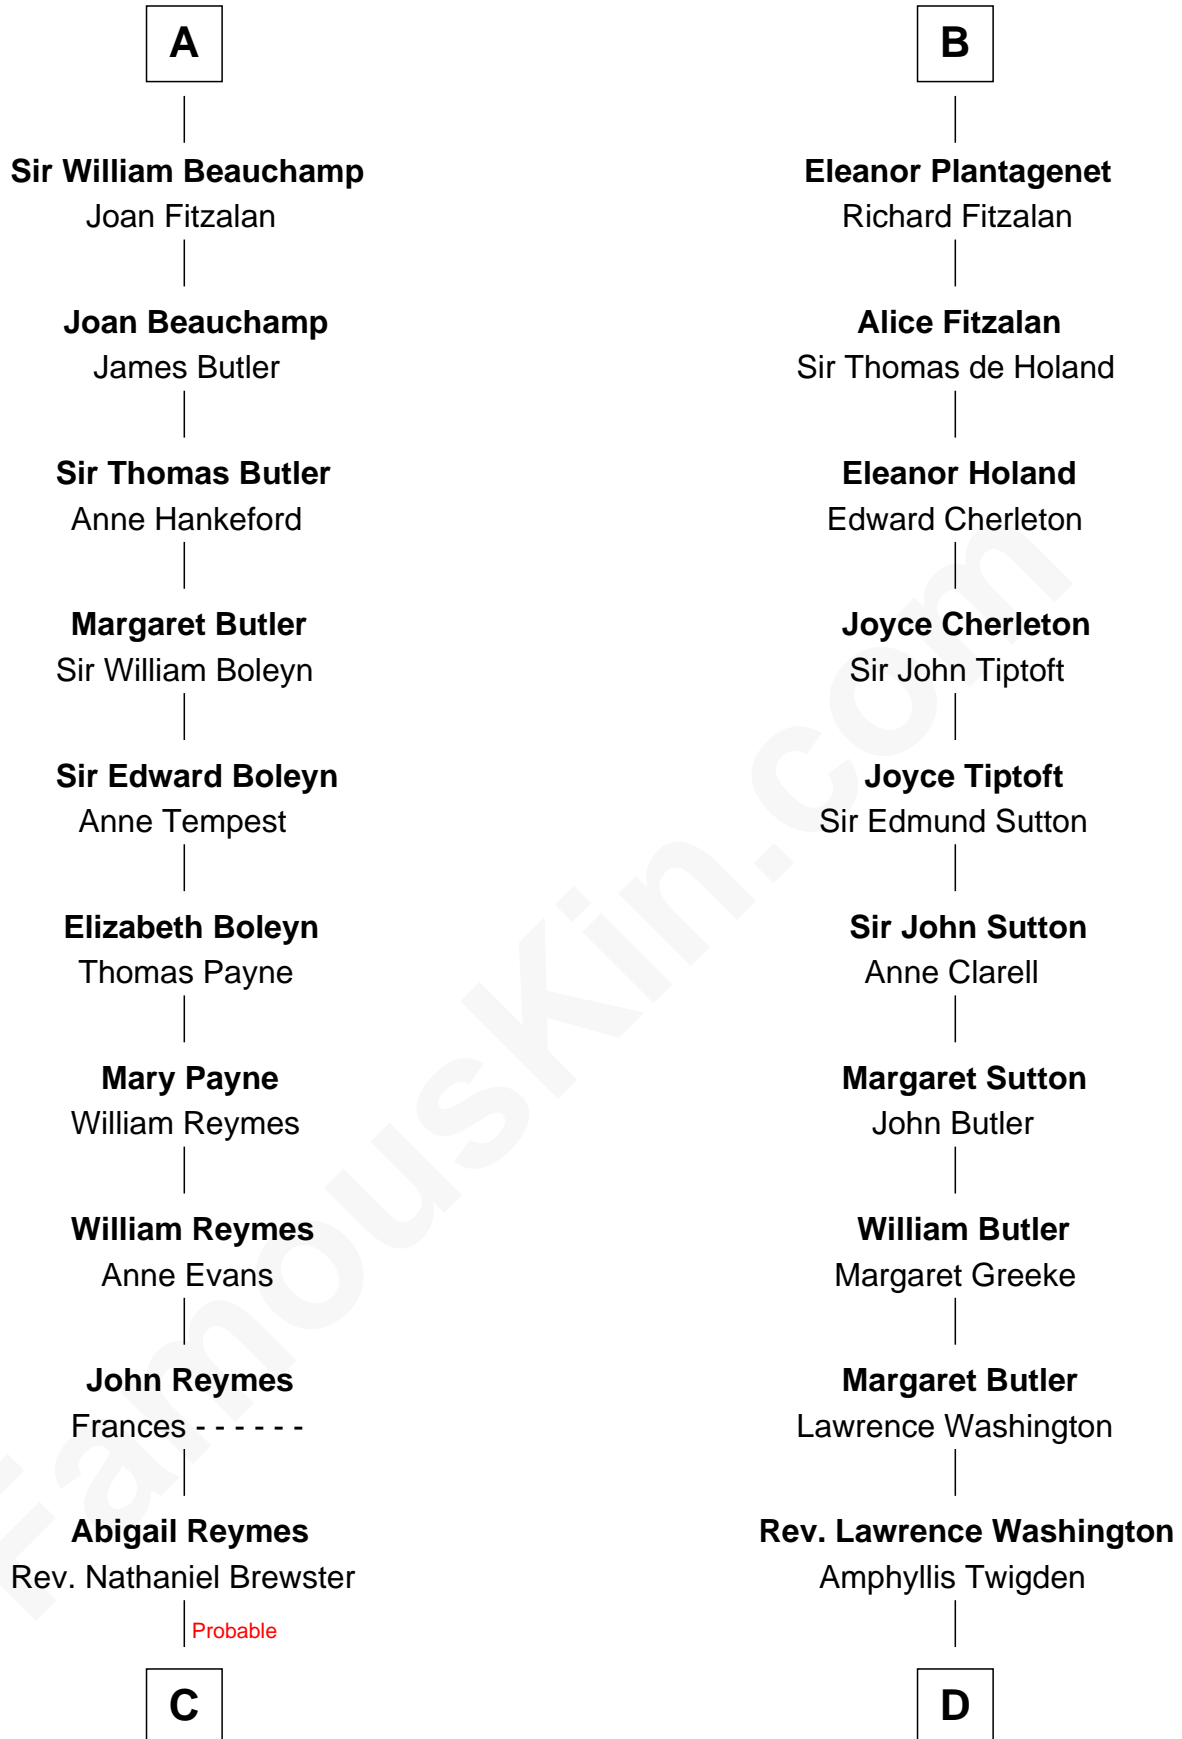

FamousKin.com Relationship Chart of

William Floyd

Signer of the Declaration of Independence

20th cousin of

George Washington

1st U.S. President

Simon de St. Liz
Isabel of Leicester

C

Sarah Brewster
Jonathan Smith

Jonathan Smith
Elizabeth Platt

Tabitha Smith
Nicholl Floyd

William Floyd

Signer of Declaration of Independence

D

John Washington
Anne Pope

Lawrence Washington
Mildred Warner

Augustine Washington
Mary Ball

George Washington

1st U.S. President

FamousKin.com