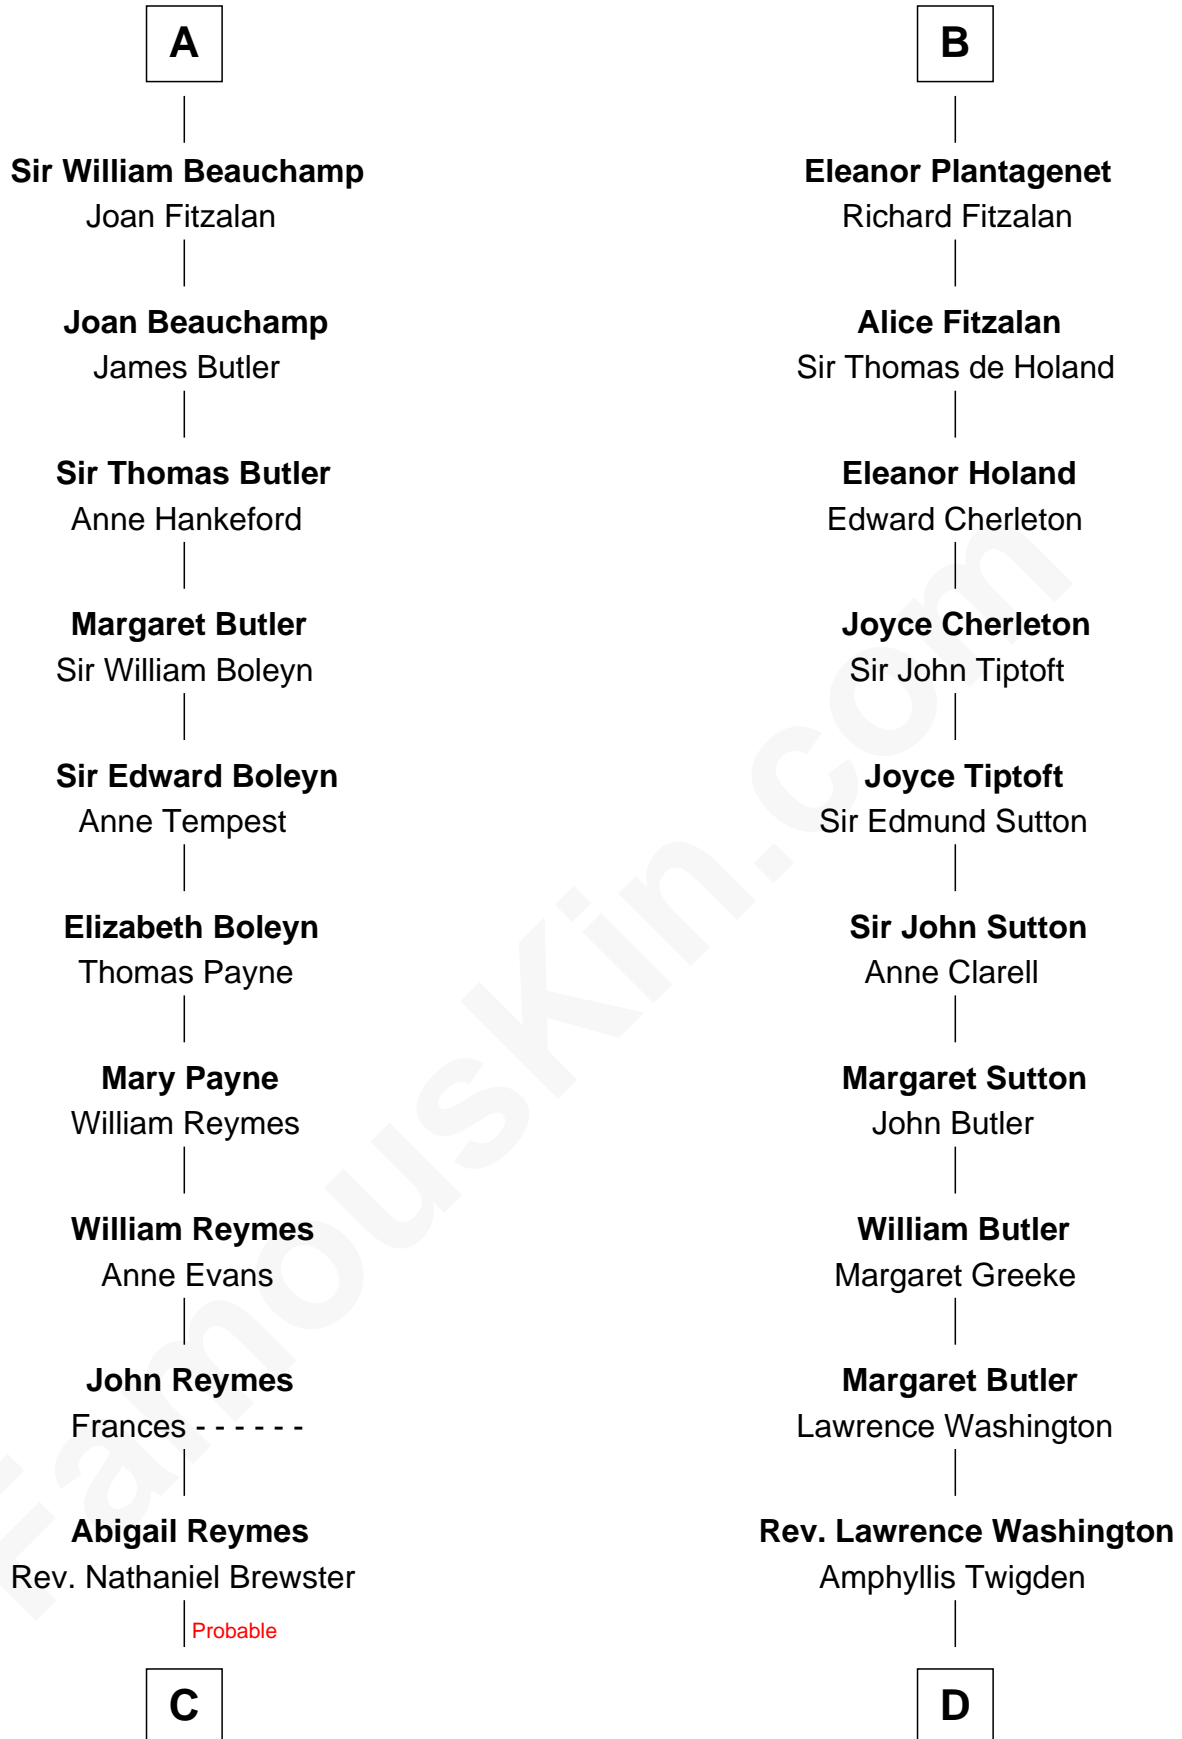

FamousKin.com

Relationship Chart of

William Floyd

Signer of the Declaration of Independence

20th cousin of

George Washington

1st U.S. President

Henry de Newburgh

C

Sarah Brewster
Jonathan Smith

Jonathan Smith
Elizabeth Platt

Tabitha Smith
Nicholl Floyd

William Floyd

Signer of Declaration of Independence

D

John Washington
Anne Pope

Lawrence Washington
Mildred Warner

Augustine Washington
Mary Ball

George Washington

1st U.S. President

FamousKin.com