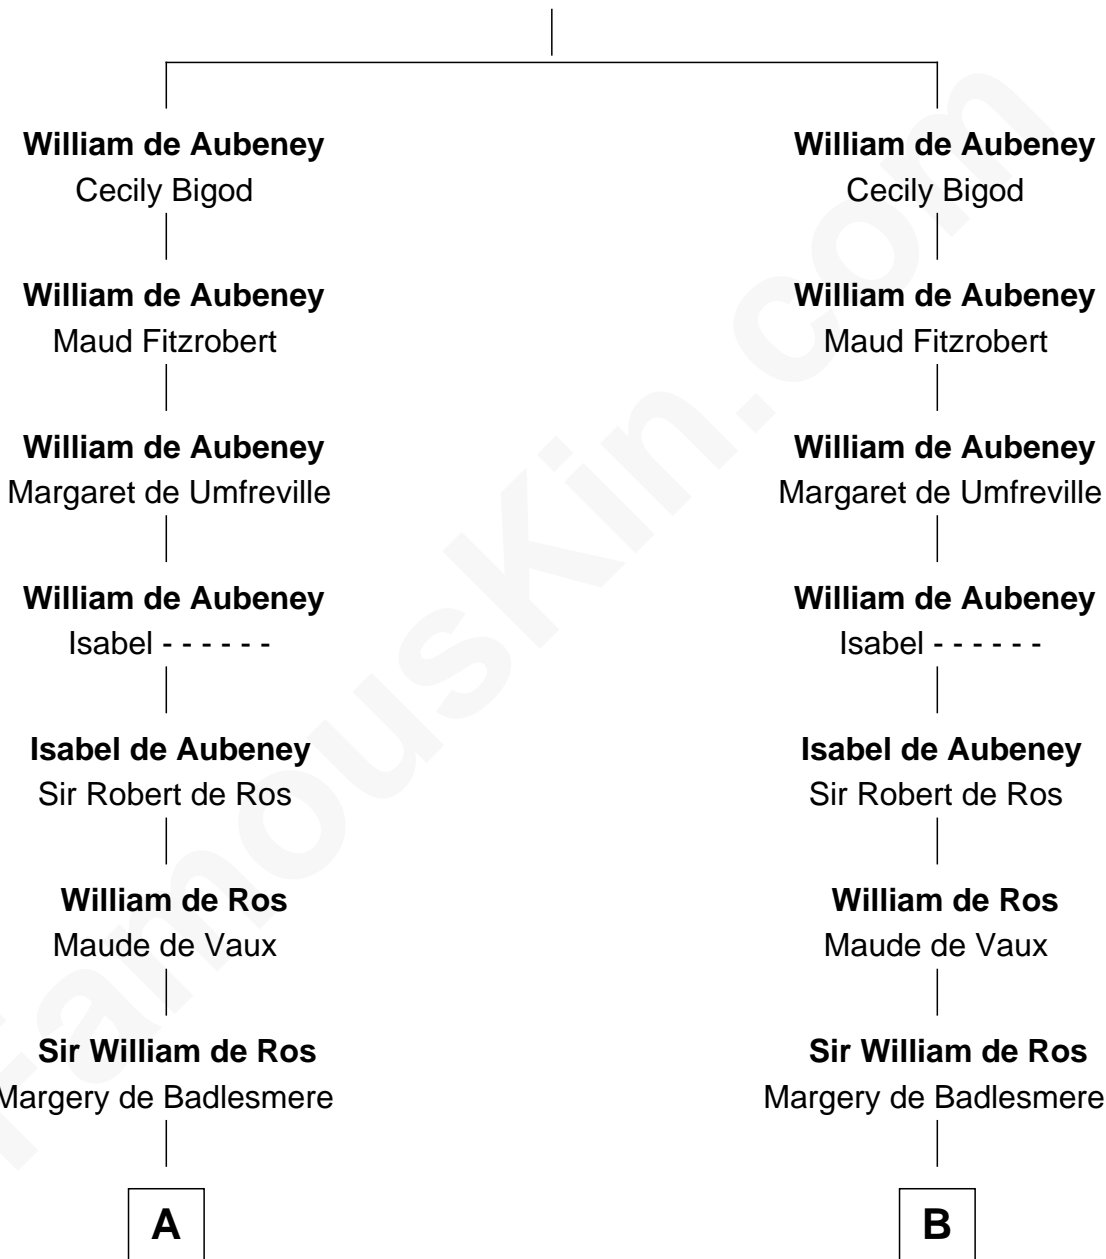

## Relationship Chart of

### William Floyd

*Signer of the Declaration of Independence*

20th cousin 1 time removed of

### George Washington

*1st U.S. President*

**Main d'Aubigny**  
Adelaide de Bohun

**C**

**Abigail Reymes**  
Rev. Nathaniel Brewster

Probable

**Sarah Brewster**  
Jonathan Smith

**Jonathan Smith**  
Elizabeth Platt