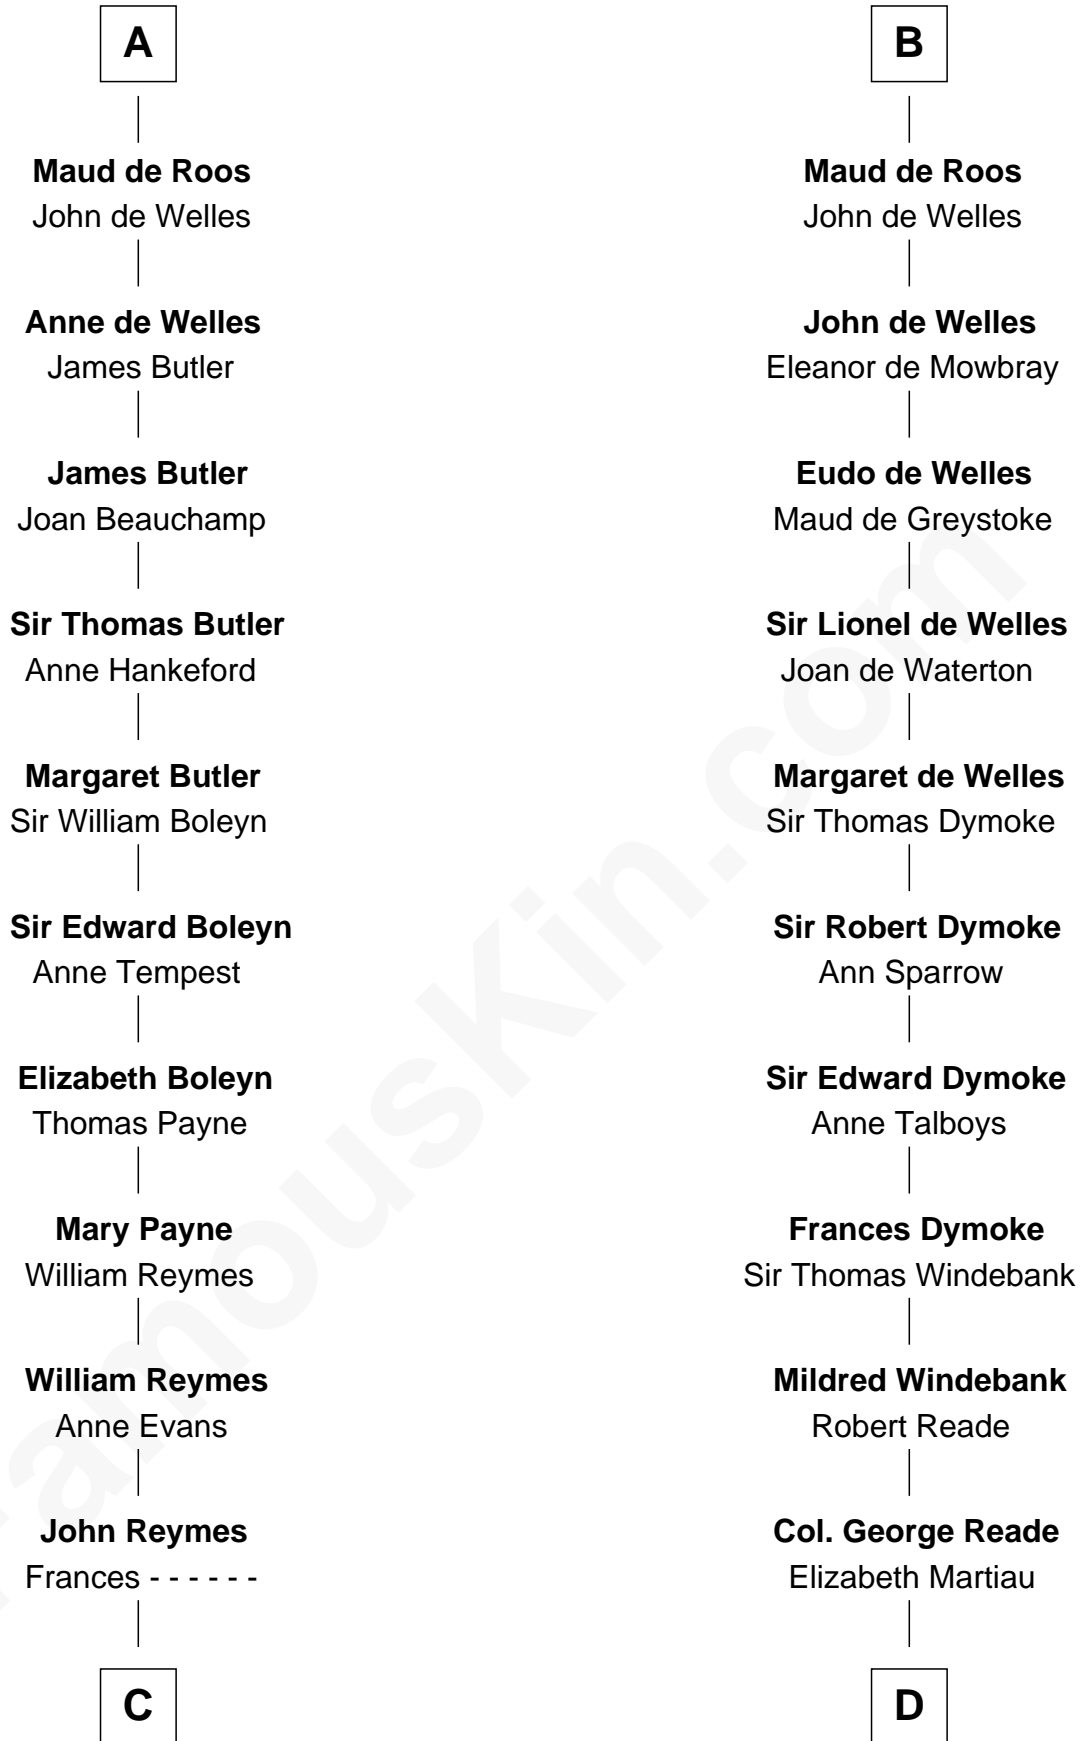

## Relationship Chart of

### William Floyd

*Signer of the Declaration of Independence*

20th cousin 1 time removed of

### George Washington

*1st U.S. President*

**Main d'Aubigny**  
Adelaide de Bohun

**C**

**Abigail Reymes**  
Rev. Nathaniel Brewster

Probable

**Sarah Brewster**  
Jonathan Smith

**Jonathan Smith**  
Elizabeth Platt

**Tabitha Smith**  
Nicholl Floyd

**William Floyd**  
*Signer of Declaration of Independence*

**D**

**Mildred Reade**  
Col. Augustine Warner

**Mildred Warner**  
Lawrence Washington

**Augustine Washington**  
Mary Ball