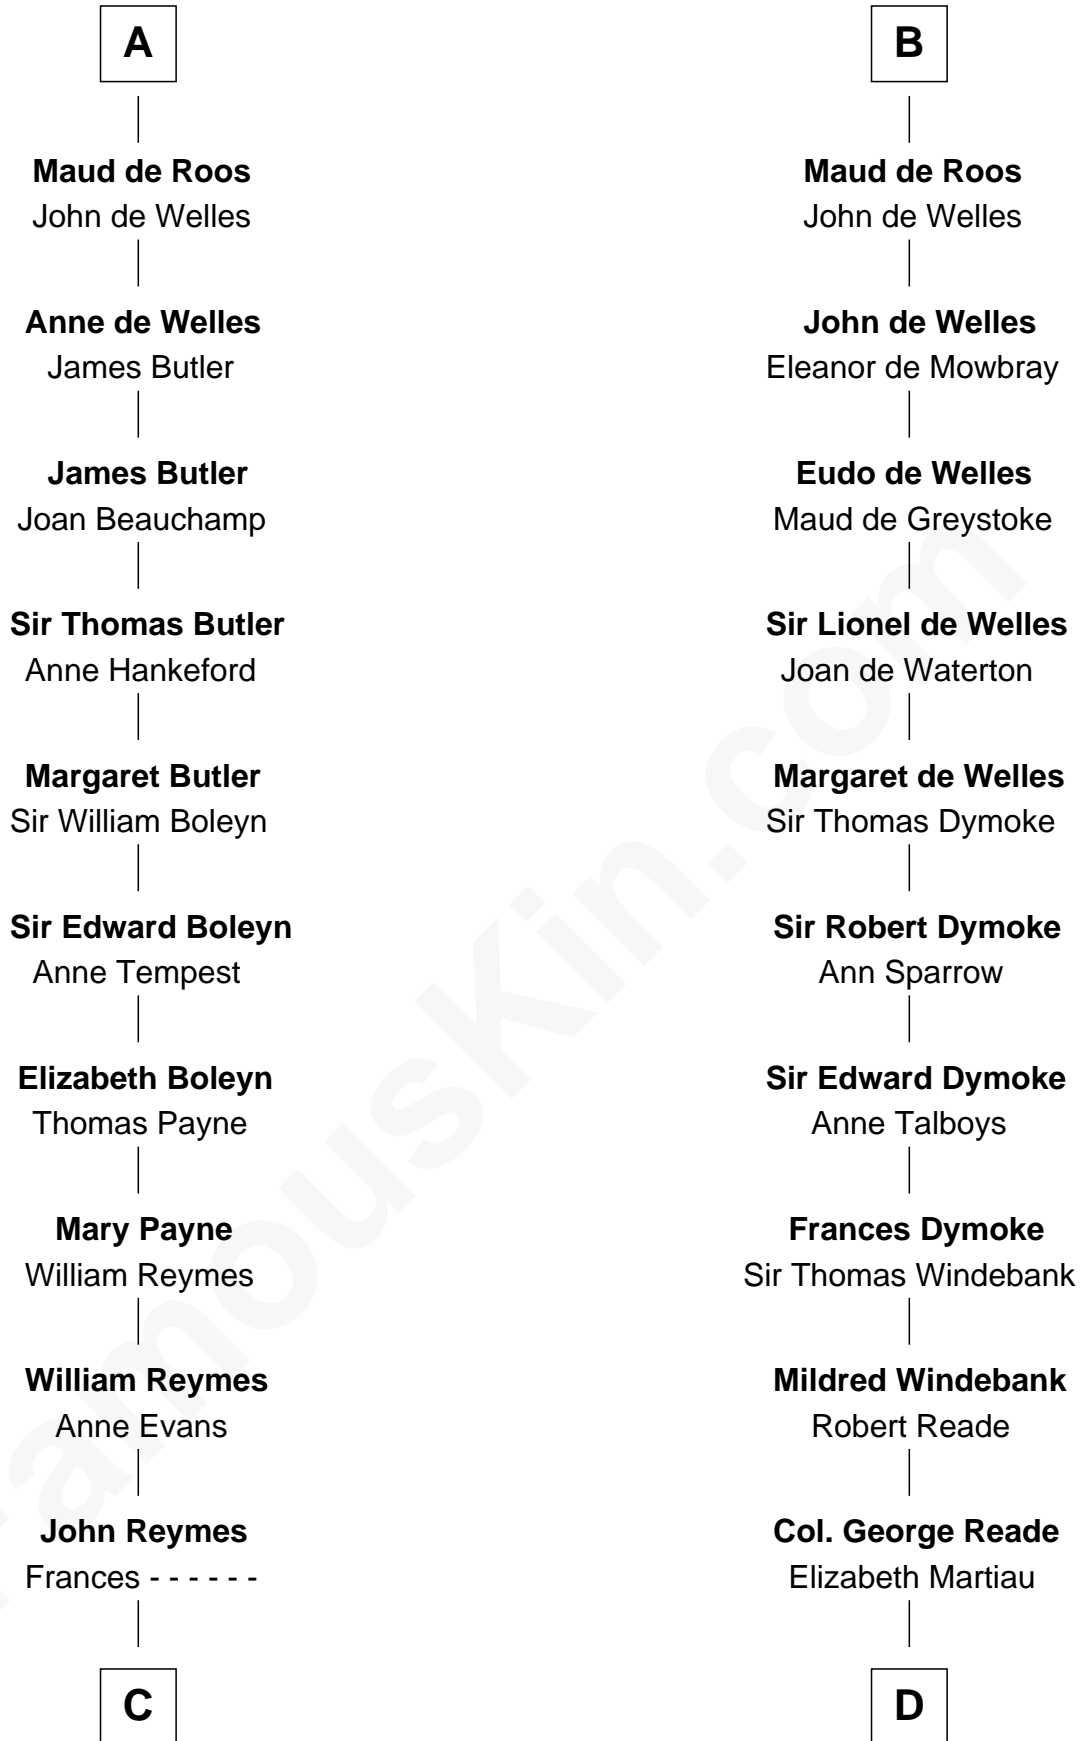

FamousKin.com

Relationship Chart of

William Floyd

Signer of the Declaration of Independence

20th cousin 1 time removed of

George Washington

1st U.S. President

Roger Bigod

Adeliz de Toeni

C

Abigail Reymes
Rev. Nathaniel Brewster

Probable

Sarah Brewster
Jonathan Smith

Jonathan Smith
Elizabeth Platt

Tabitha Smith
Nicholl Floyd

William Floyd
Signer of Declaration of Independence

D

Mildred Reade
Col. Augustine Warner

Mildred Warner
Lawrence Washington

Augustine Washington
Mary Ball

George Washington
1st U.S. President