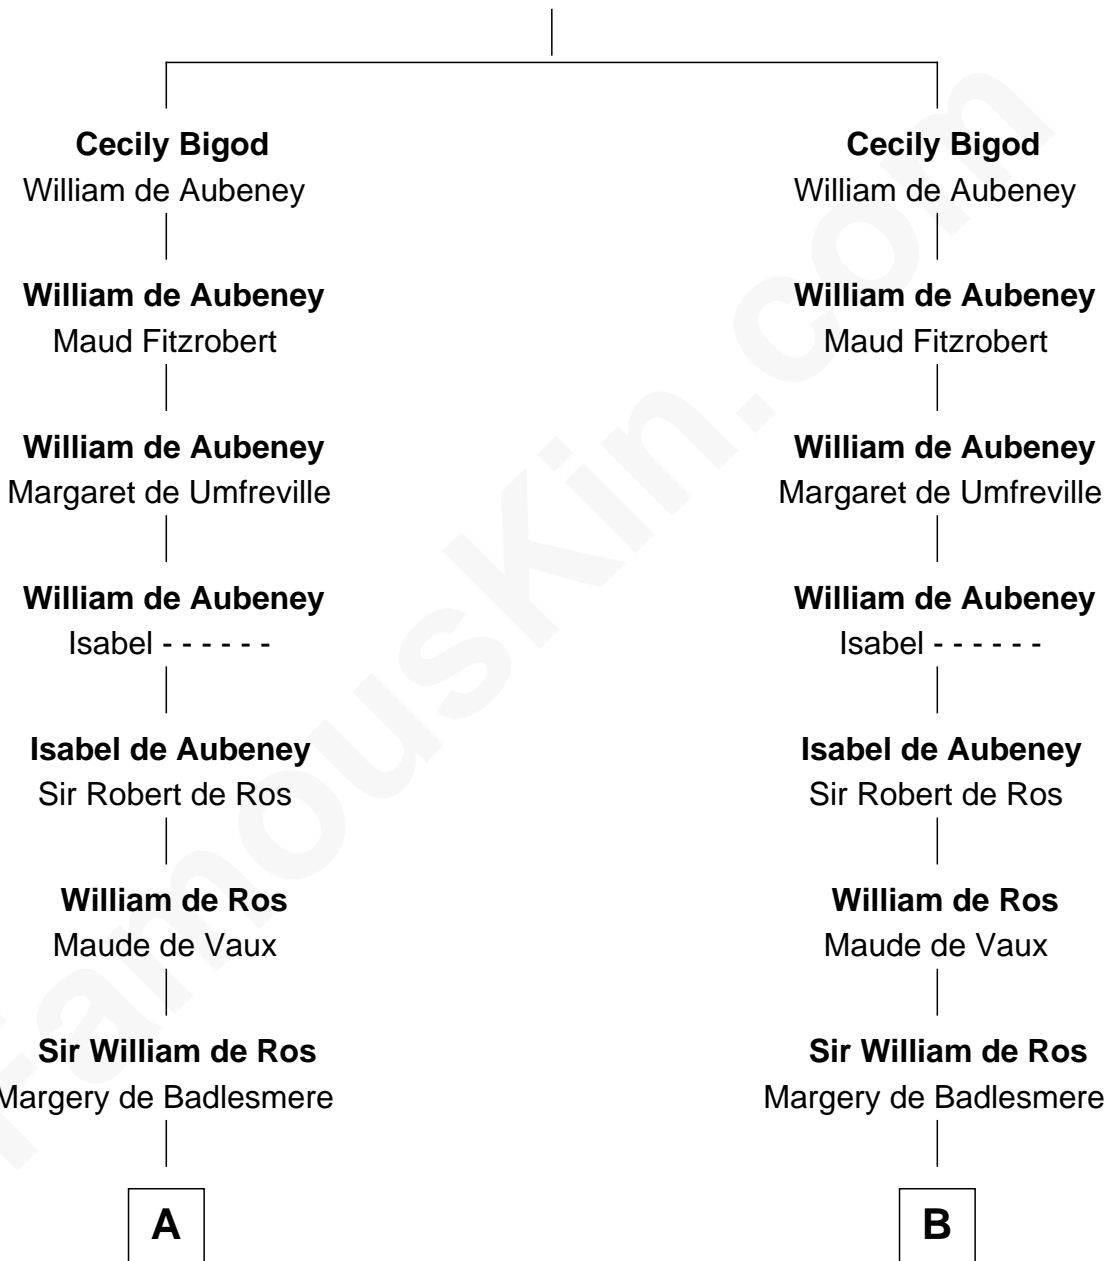

FamousKin.com

Relationship Chart of

William Floyd

Signer of the Declaration of Independence

20th cousin 1 time removed of

George Washington

1st U.S. President

Roger Bigod

Adeliz de Toeni

C

Abigail Reymes
Rev. Nathaniel Brewster

Probable

Sarah Brewster
Jonathan Smith

Jonathan Smith
Elizabeth Platt

Tabitha Smith
Nicholl Floyd

William Floyd
Signer of Declaration of Independence