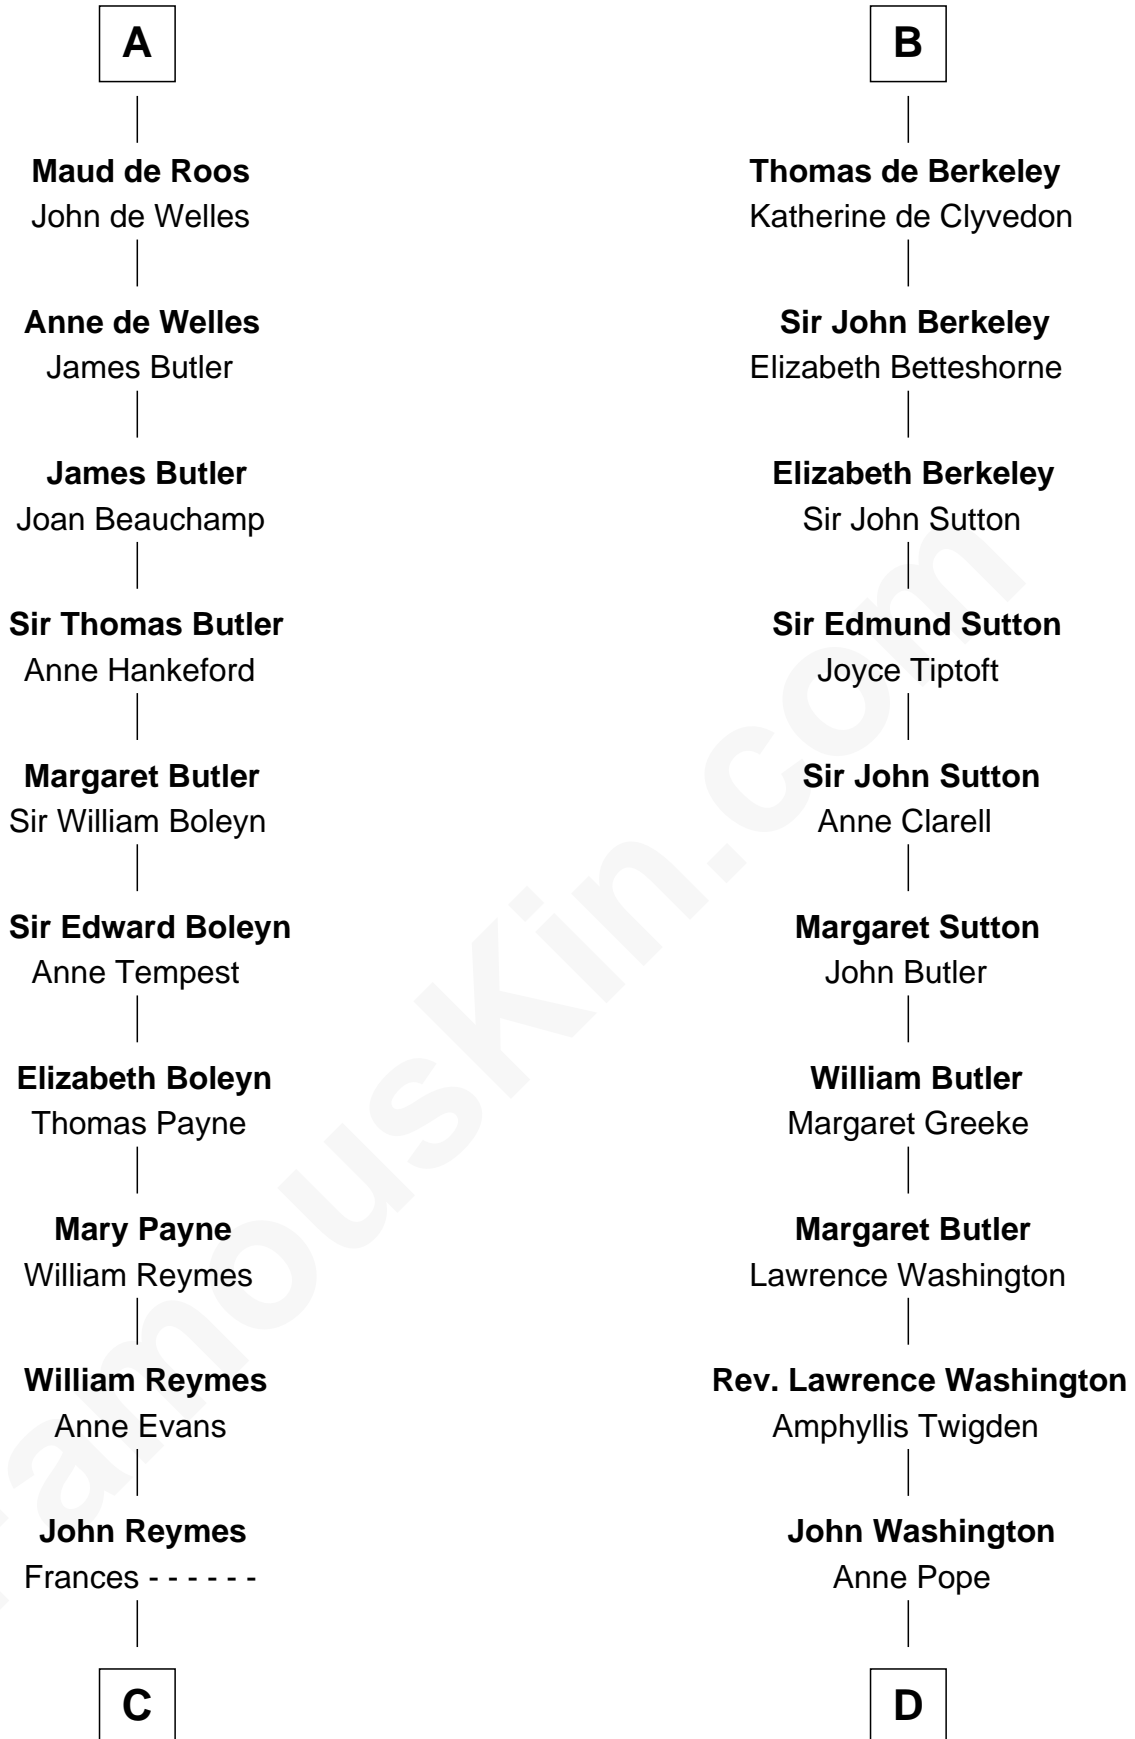

FamousKin.com

Relationship Chart of

William Floyd

Signer of the Declaration of Independence

19th cousin 2 times removed of

George Washington
1st U.S. President

Simon I de St. Liz
Maud of Northumberland

C

Abigail Reymes
Rev. Nathaniel Brewster

Probable

Sarah Brewster
Jonathan Smith

Jonathan Smith
Elizabeth Platt

Tabitha Smith
Nicholl Floyd

William Floyd
Signer of Declaration of Independence

D

Lawrence Washington
Mildred Warner