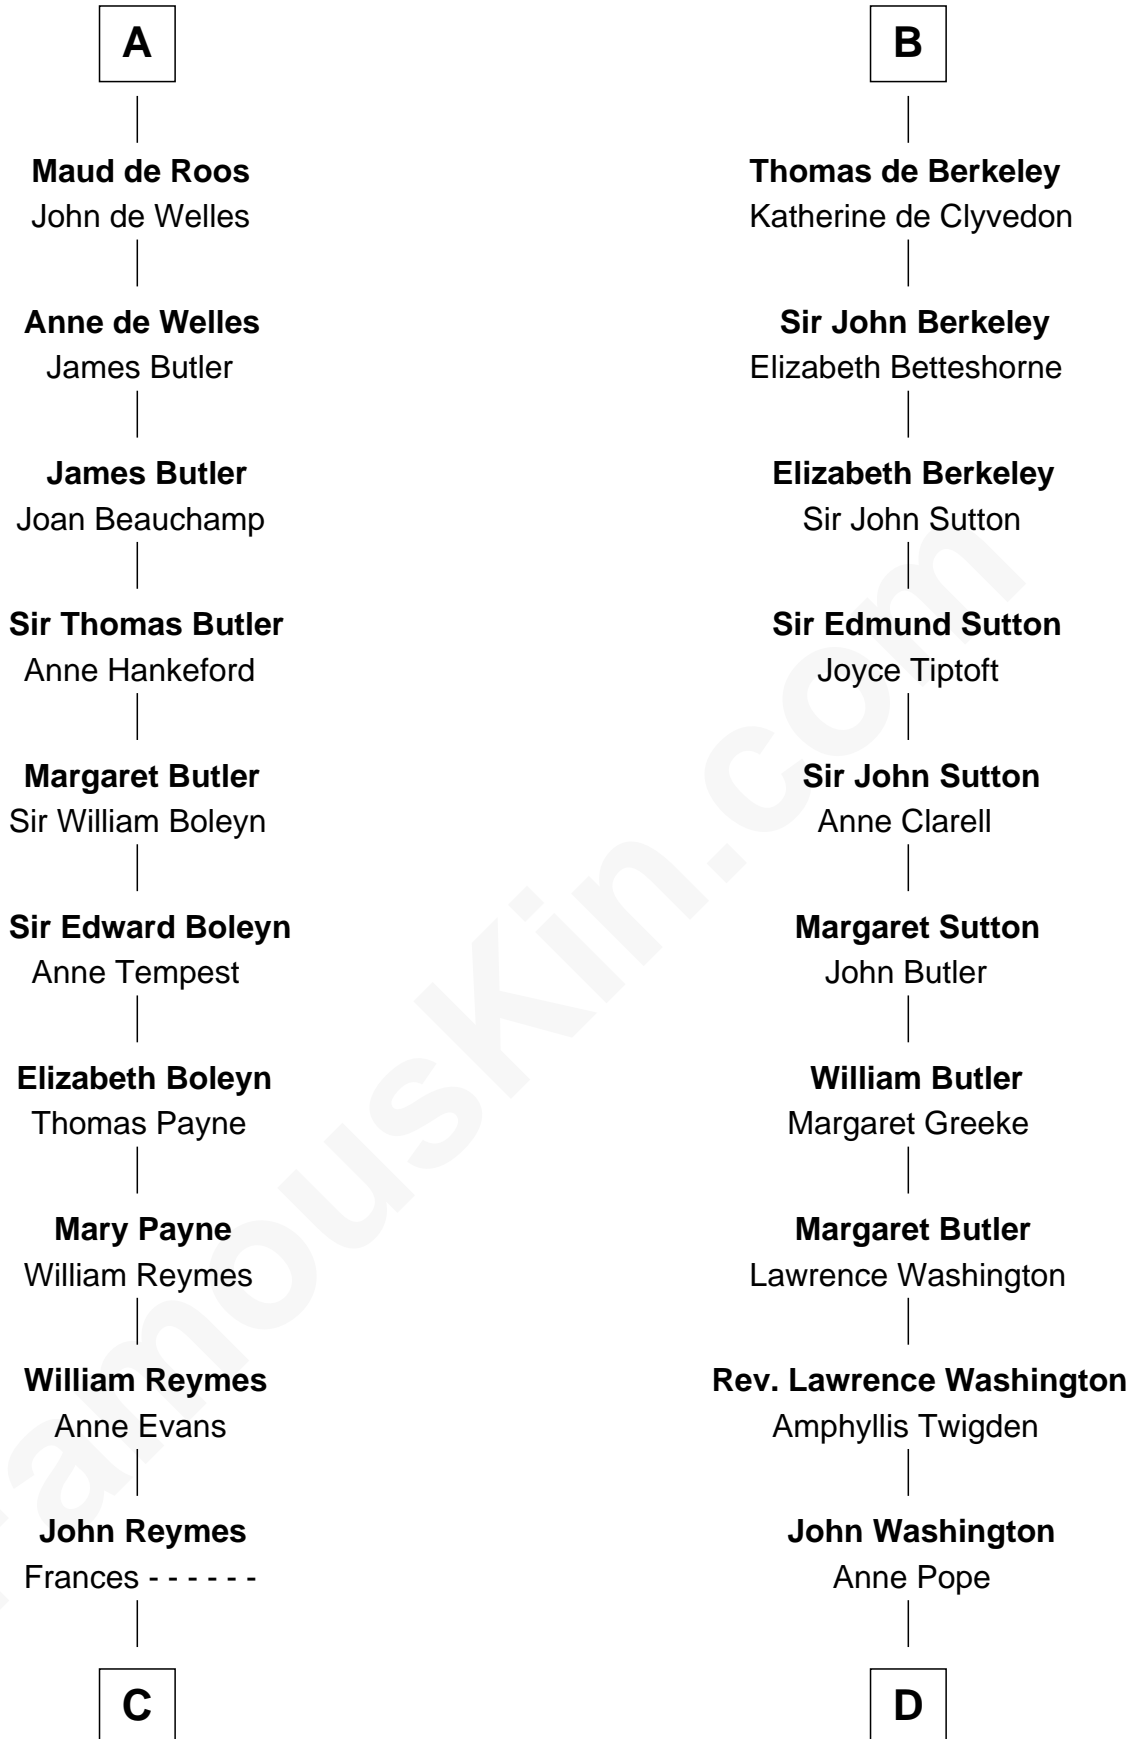

FamousKin.com

Relationship Chart of

William Floyd

Signer of the Declaration of Independence

19th cousin 2 times removed of

George Washington

1st U.S. President

C

Abigail Reymes
Rev. Nathaniel Brewster

Probable

Sarah Brewster
Jonathan Smith

Jonathan Smith
Elizabeth Platt

Tabitha Smith
Nicholl Floyd

William Floyd
Signer of Declaration of Independence

D

Lawrence Washington
Mildred Warner