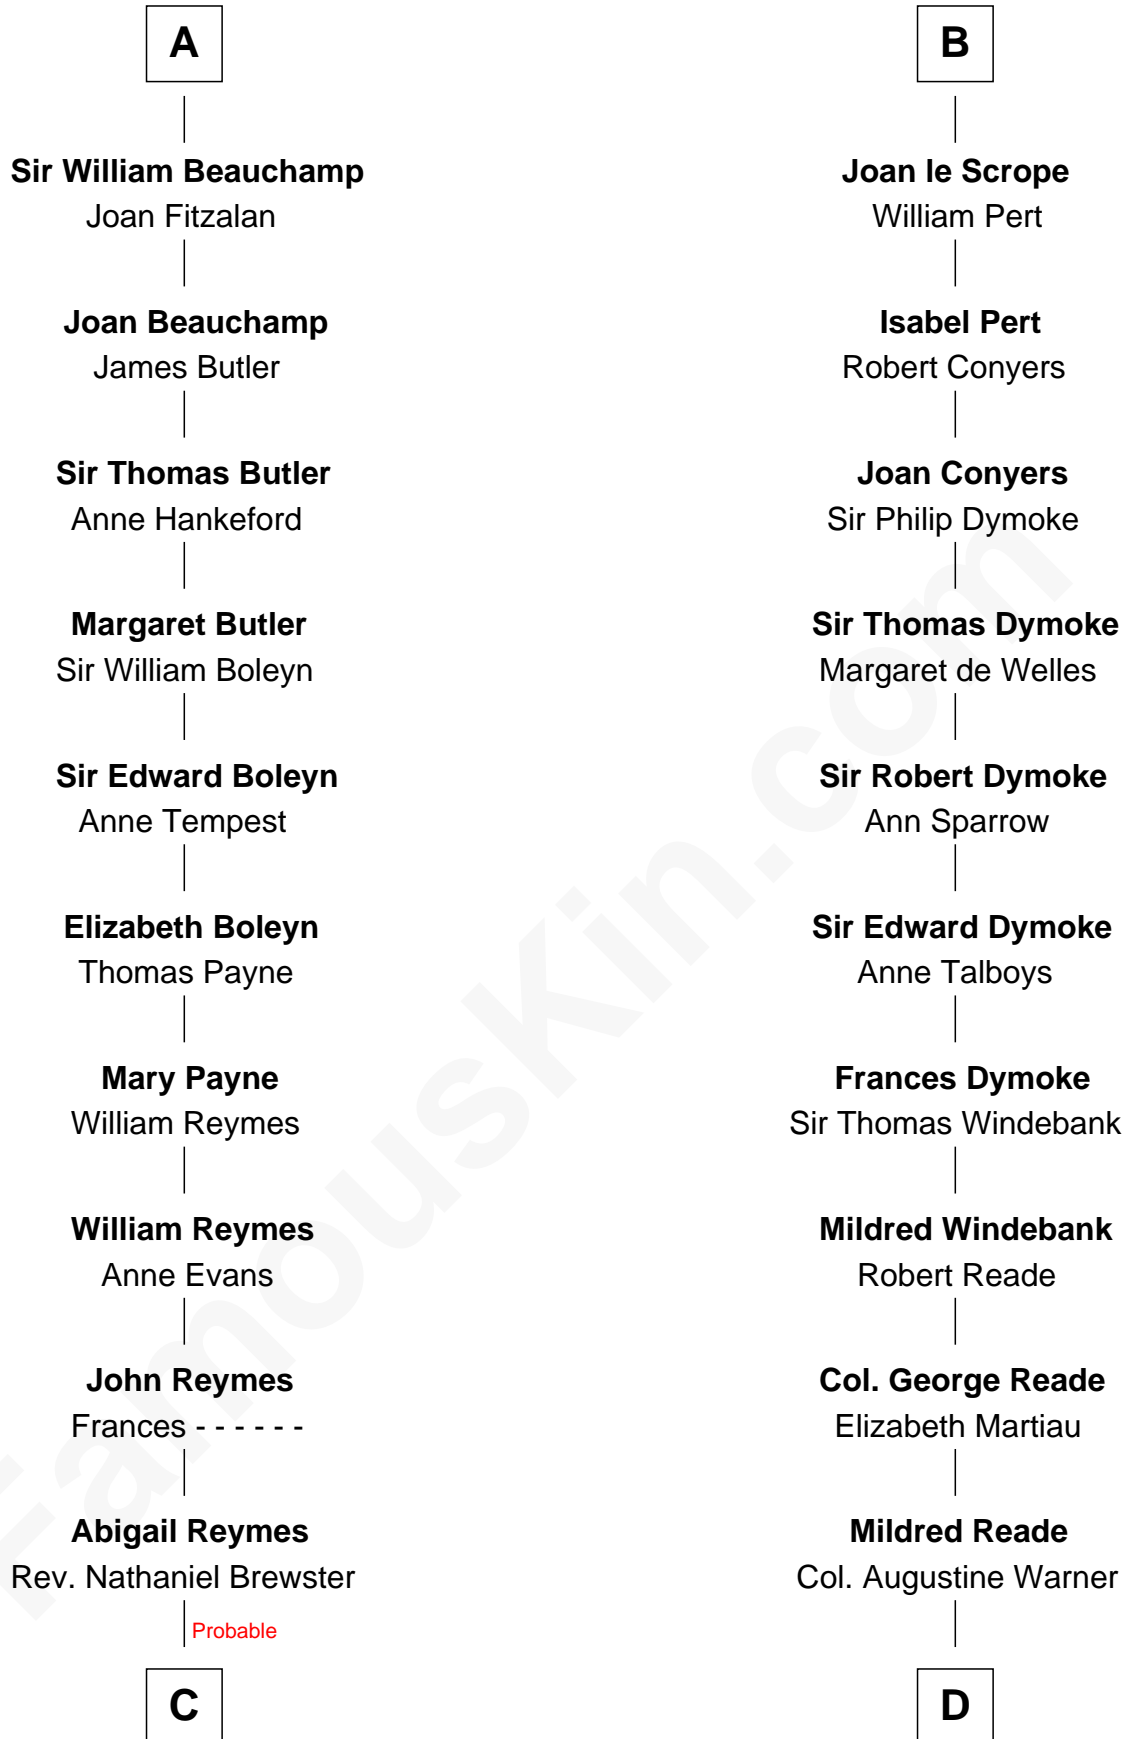

FamousKin.com

Relationship Chart of

William Floyd

Signer of the Declaration of Independence

19th cousin 1 time removed of

George Washington

1st U.S. President

C

Sarah Brewster

Jonathan Smith

Jonathan Smith

Elizabeth Platt

Tabitha Smith

Nicholl Floyd

William Floyd

Signer of Declaration of Independence