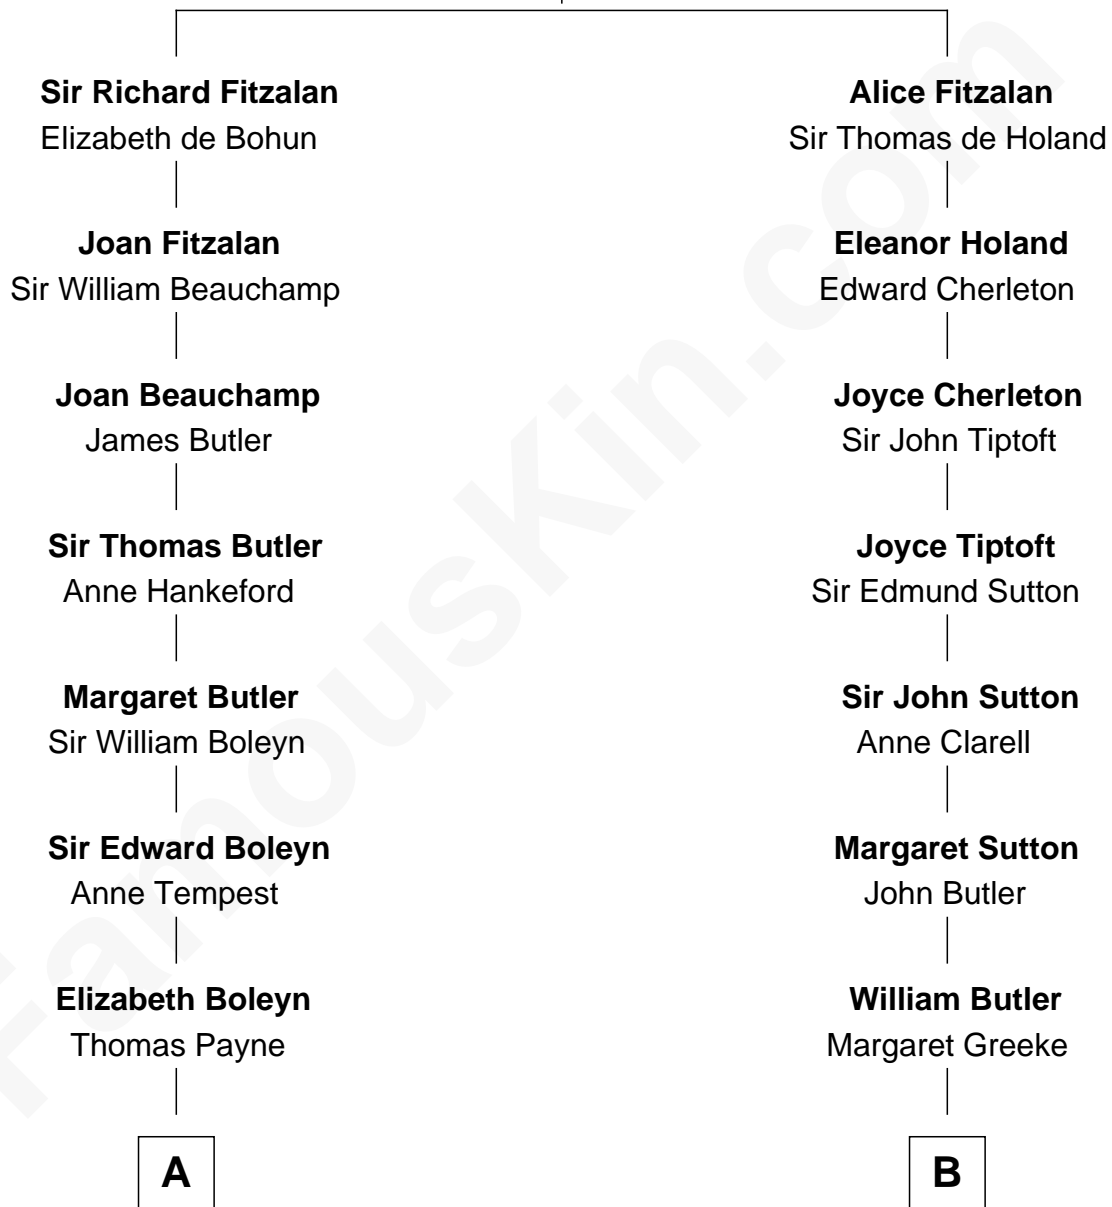

FamousKin.com

Relationship Chart of

William Floyd

Signer of the Declaration of Independence

12th cousin 2 times removed of

George Washington
1st U.S. President

Richard Fitzalan
Eleanor Plantagenet

A

Mary Payne
William Reymes

William Reymes
Anne Evans

John Reymes
Frances - - - - -

Abigail Reymes
Rev. Nathaniel Brewster

Probable

Sarah Brewster
Jonathan Smith

Jonathan Smith
Elizabeth Platt

Tabitha Smith
Nicholl Floyd