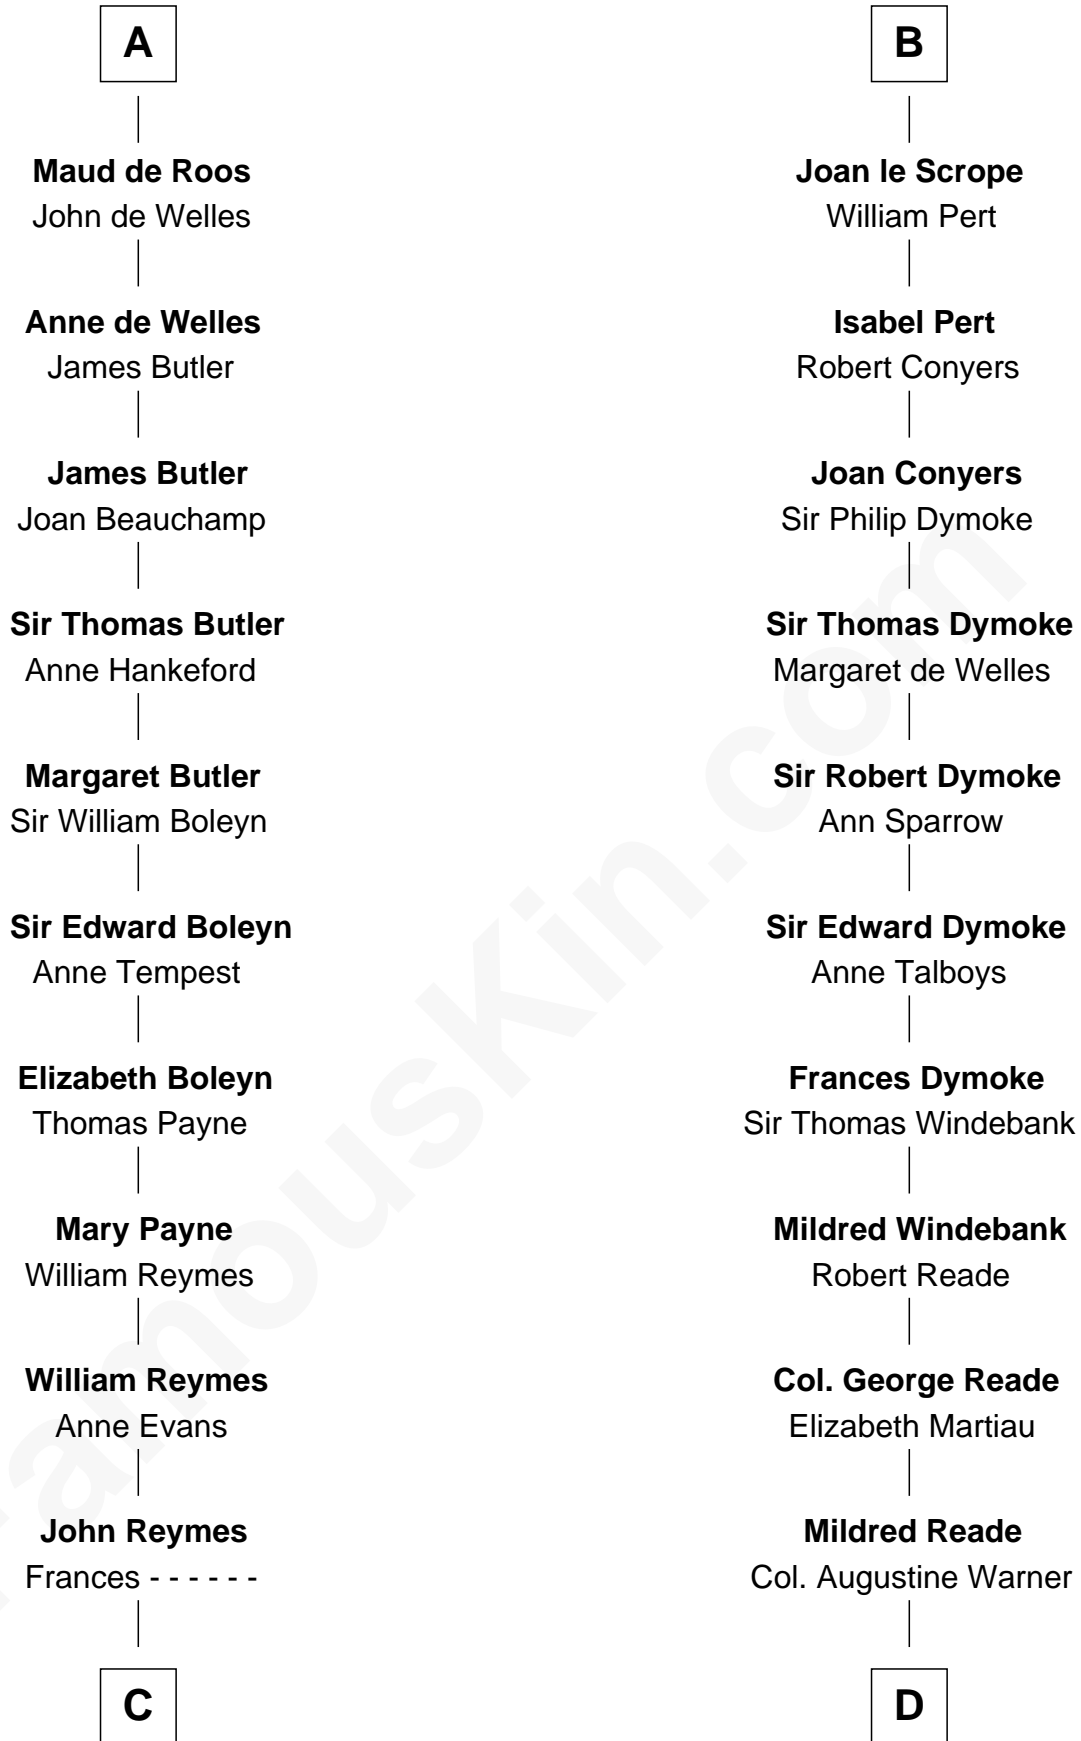

FamousKin.com

Relationship Chart of

William Floyd

Signer of the Declaration of Independence

19th cousin 2 times removed of

George Washington

1st U.S. President

C

Abigail Reymes
Rev. Nathaniel Brewster

Probable

Sarah Brewster
Jonathan Smith

Jonathan Smith
Elizabeth Platt

Tabitha Smith
Nicholl Floyd

William Floyd
Signer of Declaration of Independence

D

Mildred Warner
Lawrence Washington

Augustine Washington
Mary Ball

George Washington
1st U.S. President

FamousKin.com