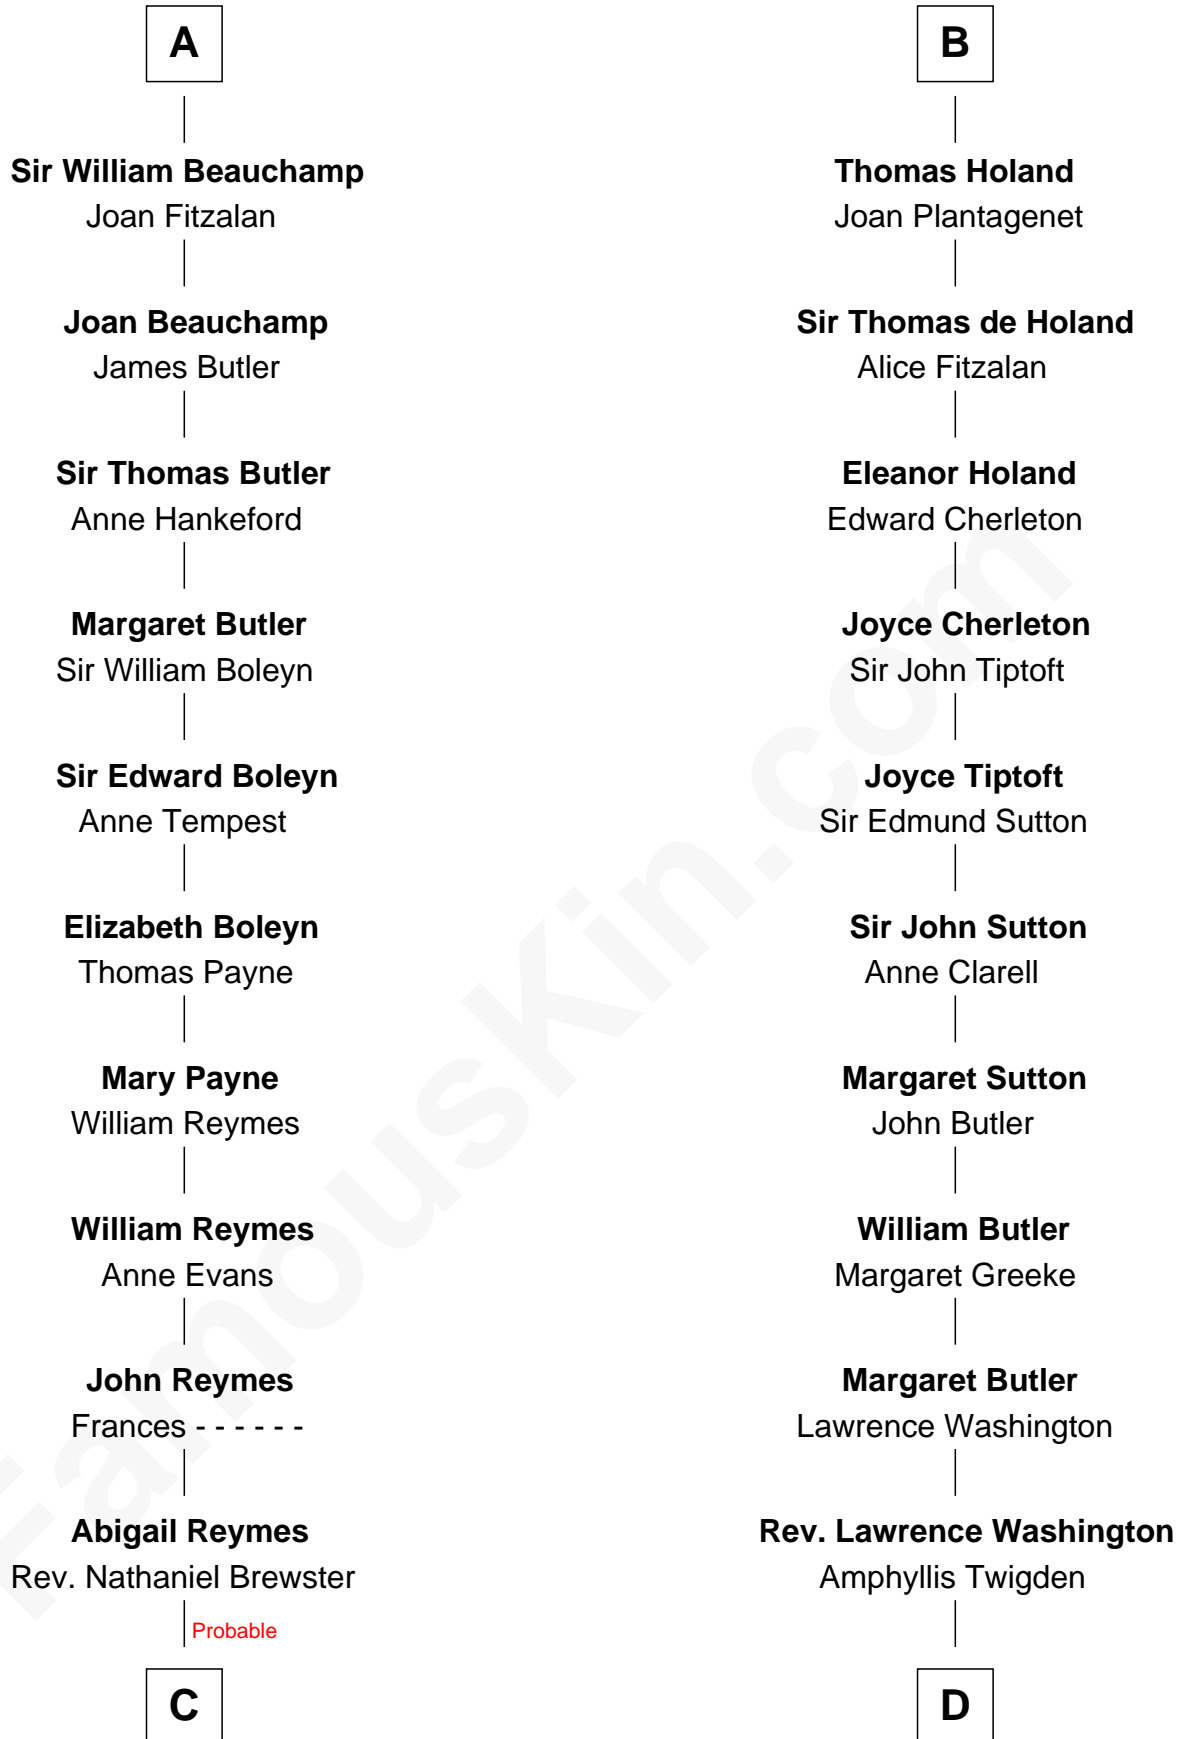

# FamousKin.com Relationship Chart of

**William Floyd**

*Signer of the Declaration of Independence*

20th cousin of

**George Washington**

*1st U.S. President*

**Roger de Tony**

Ida of Hainault

Margaret Beaumont

**Ida de Tony**

Henry II, King of England

**Sir William Longespee**

Ela of Salisbury

**Stephen Longespee**

Emmeline de Ridelisford

**Ela Longespee**

Sir Roger la Zouche

**Sir Alan la Zouche**

Eleanor de Segrave

**Maude la Zouche**

Sir Robert de Holland

**B**

**C**

**Sarah Brewster**

Jonathan Smith

**Jonathan Smith**

Elizabeth Platt

**Tabitha Smith**

Nicholl Floyd

**William Floyd**

*Signer of Declaration of Independence*

**D**