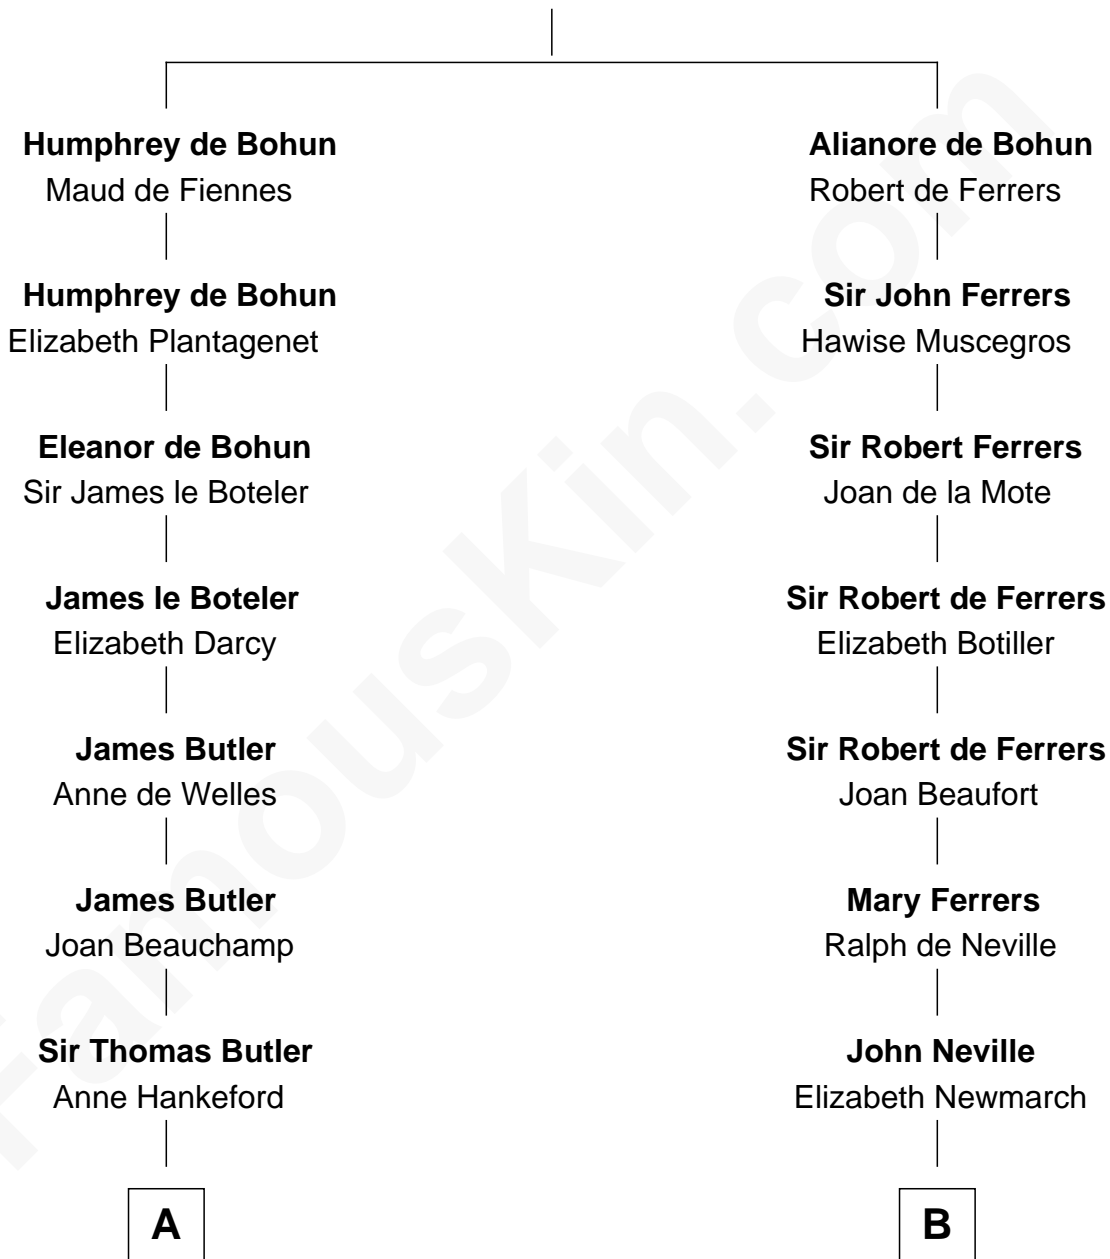

FamousKin.com

Relationship Chart of

William Floyd

Signer of the Declaration of Independence

17th cousin of

George Washington
1st U.S. President

Sir Humphrey de Bohun
Eleanor de Braiose

A

Margaret Butler
Sir William Boleyn

Sir Edward Boleyn
Anne Tempest

Elizabeth Boleyn
Thomas Payne

Mary Payne
William Reymes

William Reymes
Anne Evans

John Reymes
Frances - - - - -

Abigail Reymes
Rev. Nathaniel Brewster

Probable

Sarah Brewster
Jonathan Smith

Jonathan Smith
Elizabeth Platt

Tabitha Smith
Nicholl Floyd

William Floyd

Signer of Declaration of Independence

B

Jane de Neville
Sir William Gascoigne