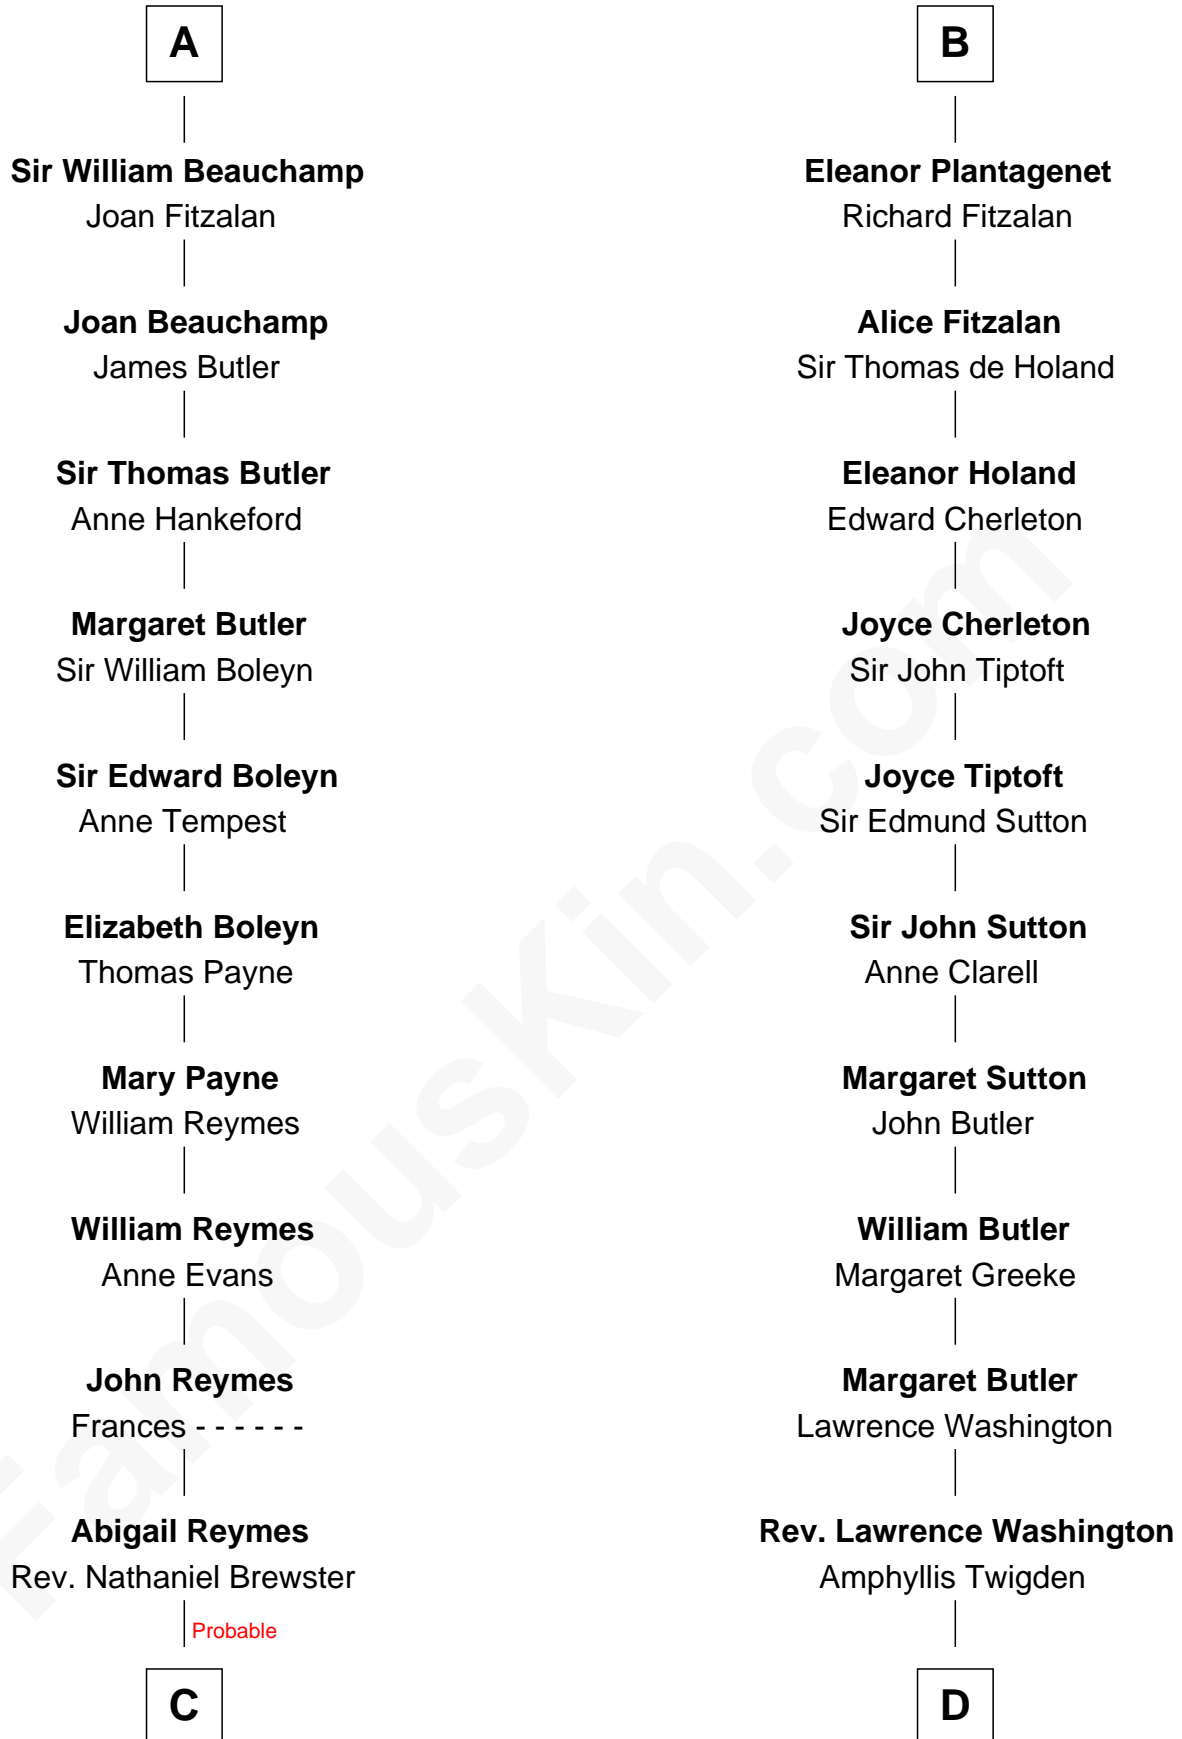

## Relationship Chart of

### William Floyd

*Signer of the Declaration of Independence*

20th cousin of

### George Washington

*1st U.S. President*

**Aubrey de Vere**  
Alice Fitzrichard de Clare

**C**

**Sarah Brewster**

Jonathan Smith

**Jonathan Smith**

Elizabeth Platt

**Tabitha Smith**

Nicholl Floyd

**William Floyd**

*Signer of Declaration of Independence*

**D**

**John Washington**

Anne Pope

**Lawrence Washington**