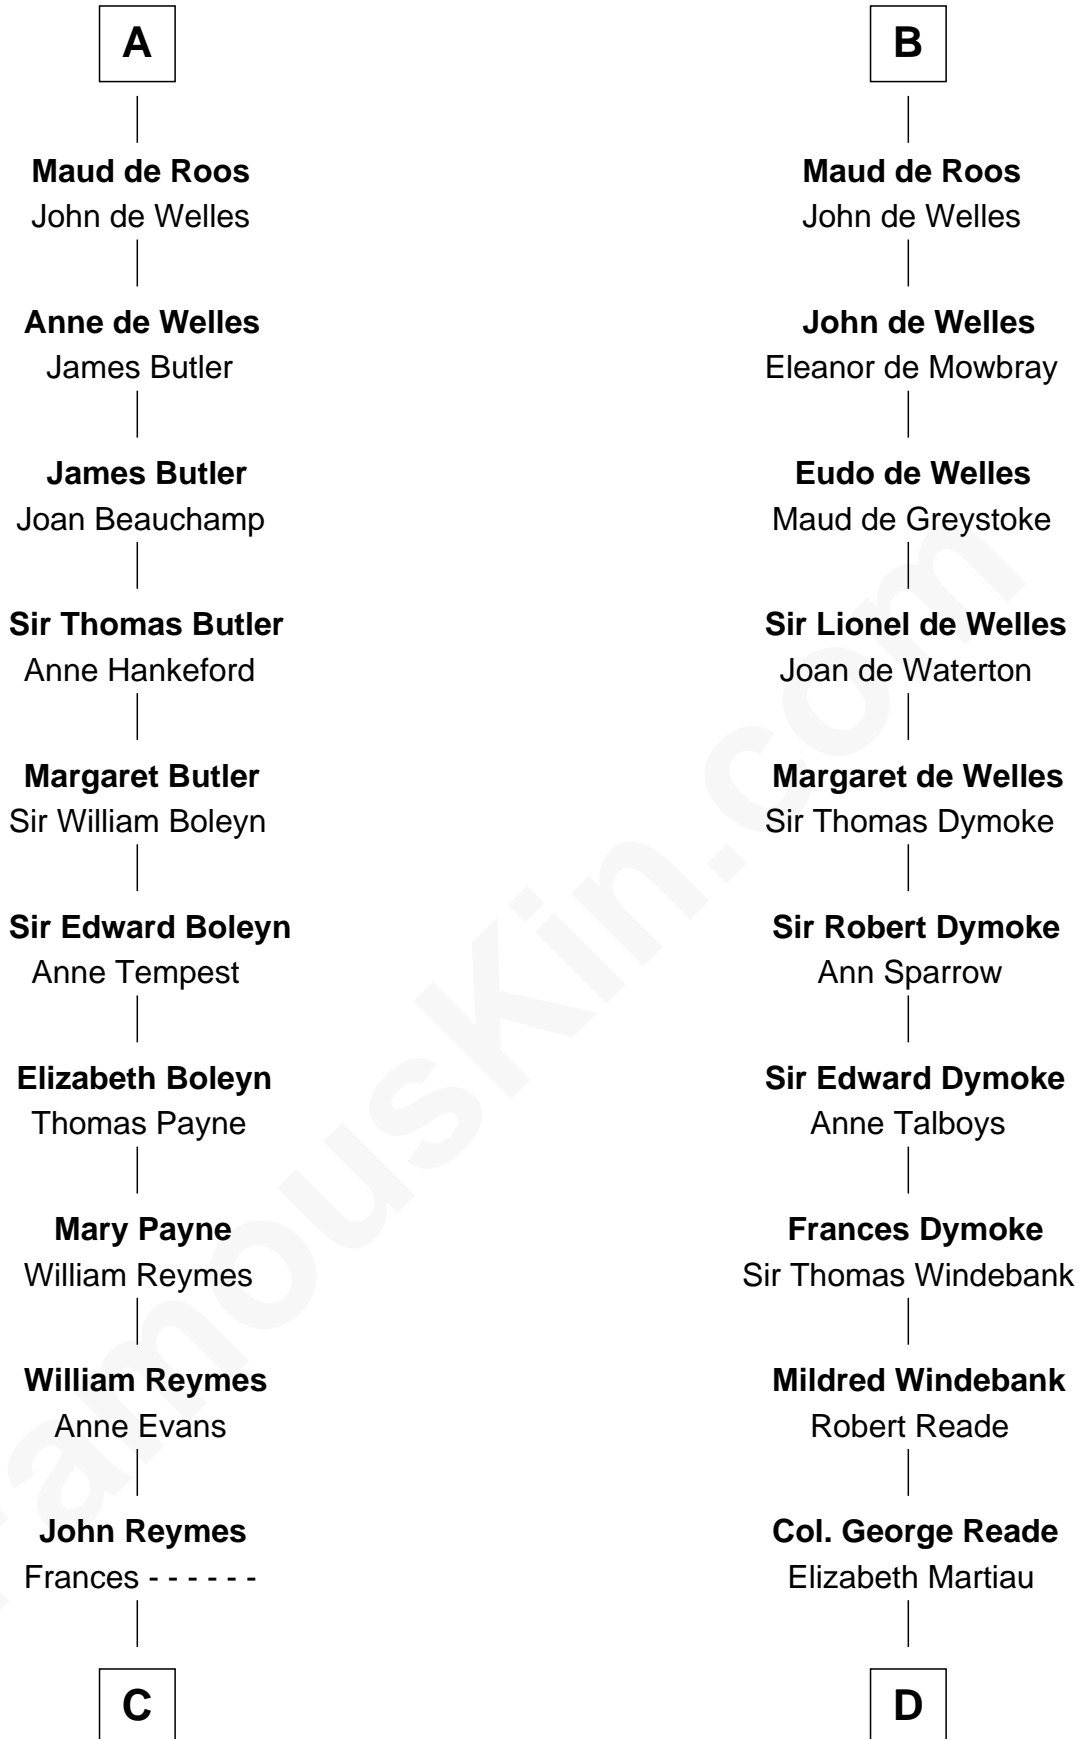

FamousKin.com

Relationship Chart of

William Floyd

Signer of the Declaration of Independence

20th cousin 1 time removed of

George Washington

1st U.S. President

William of Boulogne

C

Abigail Reymes
Rev. Nathaniel Brewster

Probable

Sarah Brewster
Jonathan Smith

Jonathan Smith
Elizabeth Platt

Tabitha Smith
Nicholl Floyd

William Floyd
Signer of Declaration of Independence

D

Mildred Reade
Col. Augustine Warner

Mildred Warner
Lawrence Washington

Augustine Washington
Mary Ball

George Washington
1st U.S. President