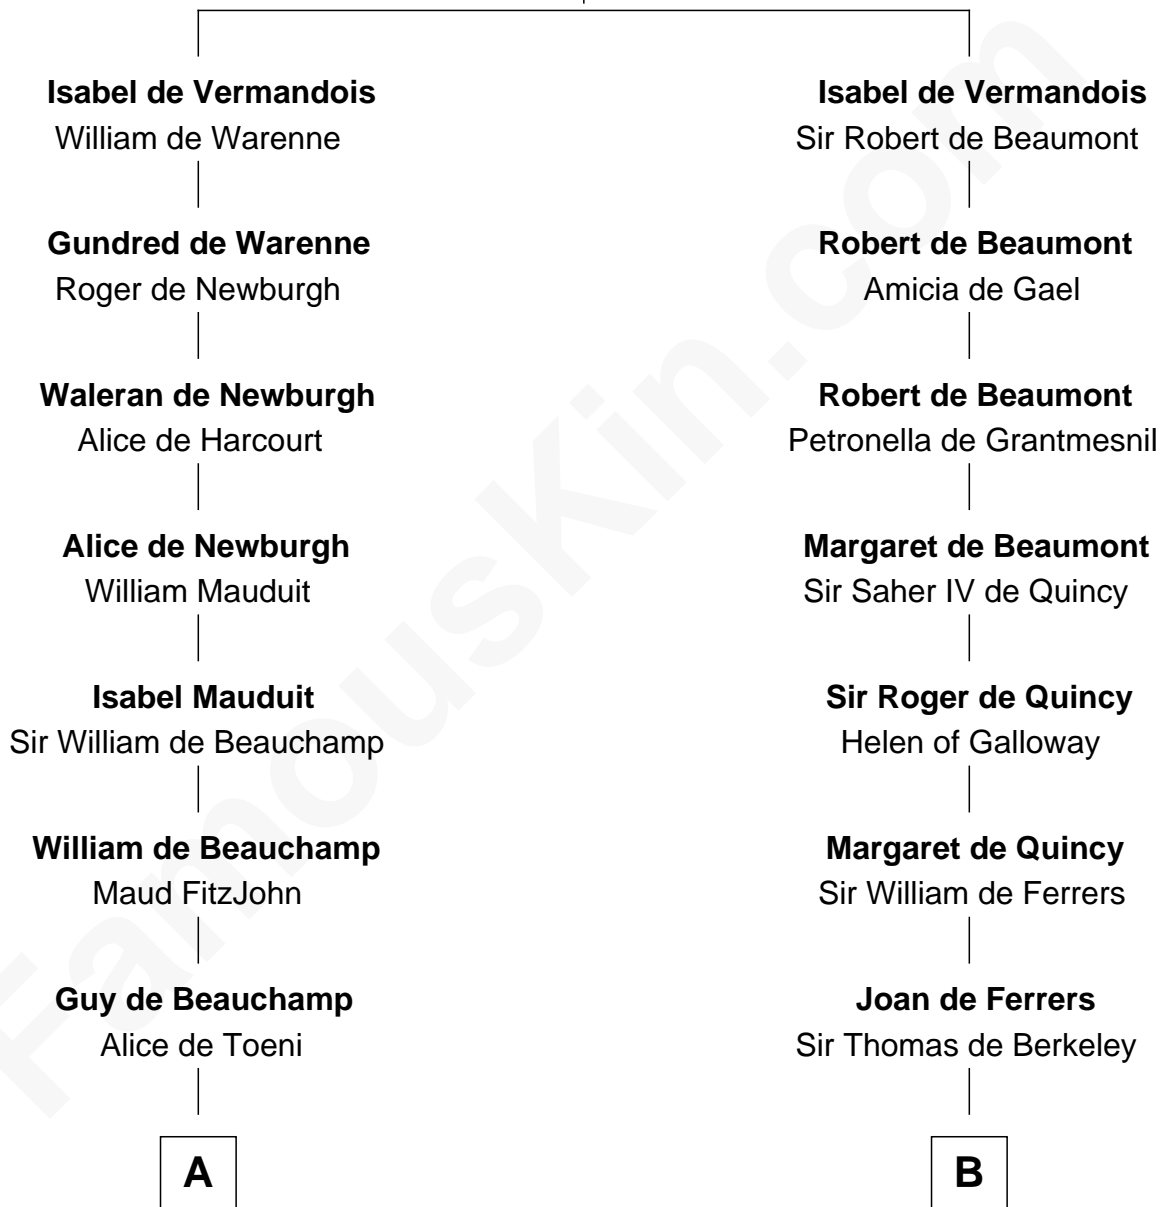

FamousKin.com

Relationship Chart of

William Floyd

Signer of the Declaration of Independence

21st cousin of

John Langdon

Signer of the U.S. Constitution

Hugh I of Vermandois

Adèle of Vermandois

C

Abigail Reymes
Rev. Nathaniel Brewster

Probable

Sarah Brewster
Jonathan Smith

Jonathan Smith
Elizabeth Platt

Tabitha Smith
Nicholl Floyd

William Floyd
Signer of Declaration of Independence