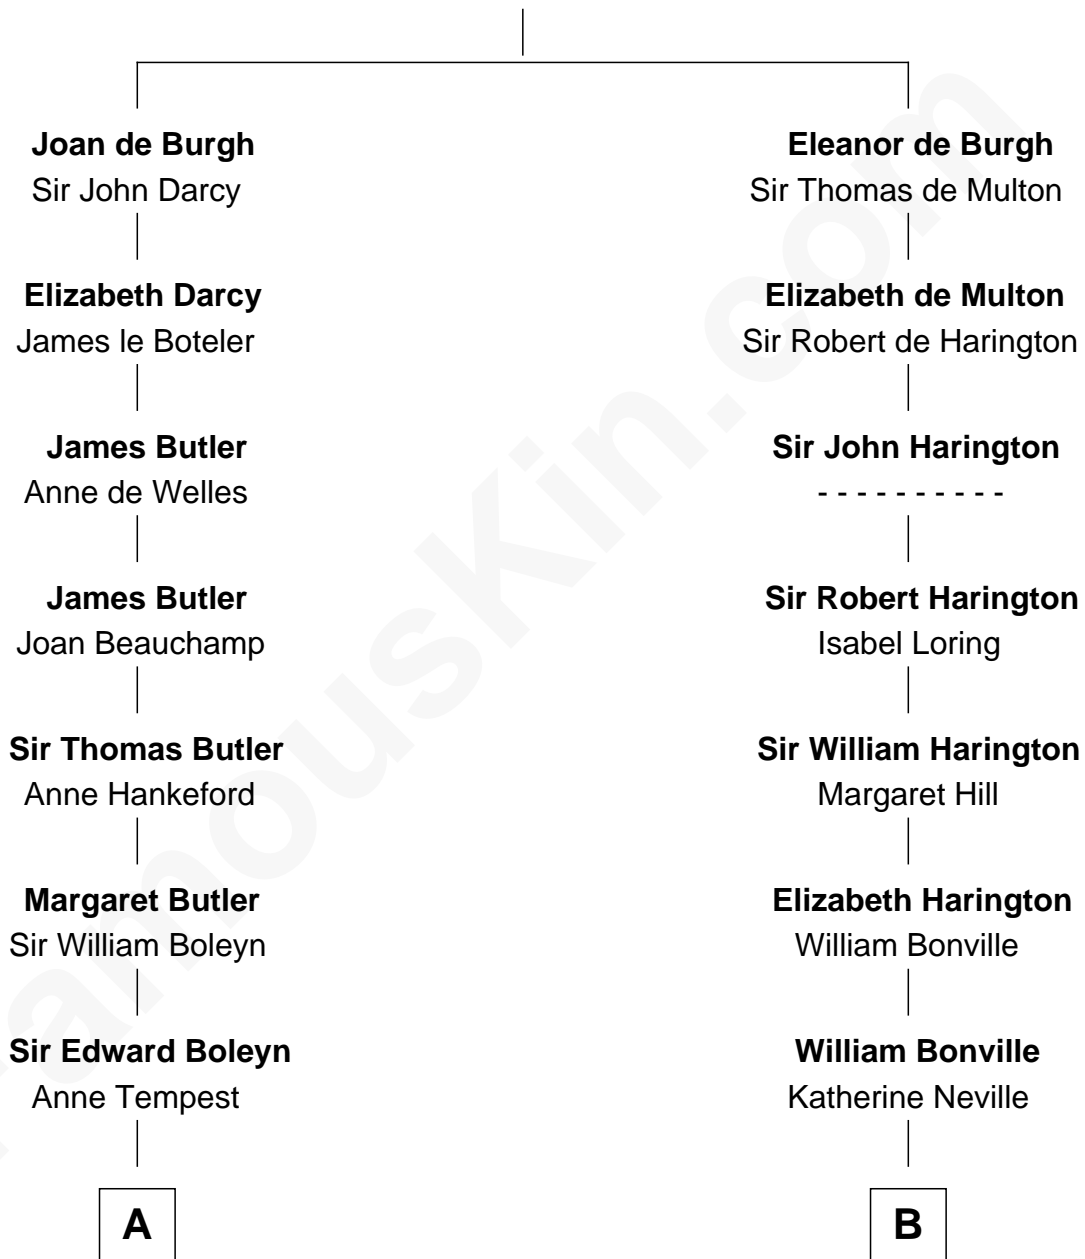

## Relationship Chart of

### William Floyd

*Signer of the Declaration of Independence*

15th cousin 1 time removed of

### John Langdon

*Signer of the U.S. Constitution*

**Sir Richard de Burgh**

Margaret - - - - -

**A**

**Elizabeth Boleyn**

Thomas Payne

**Mary Payne**