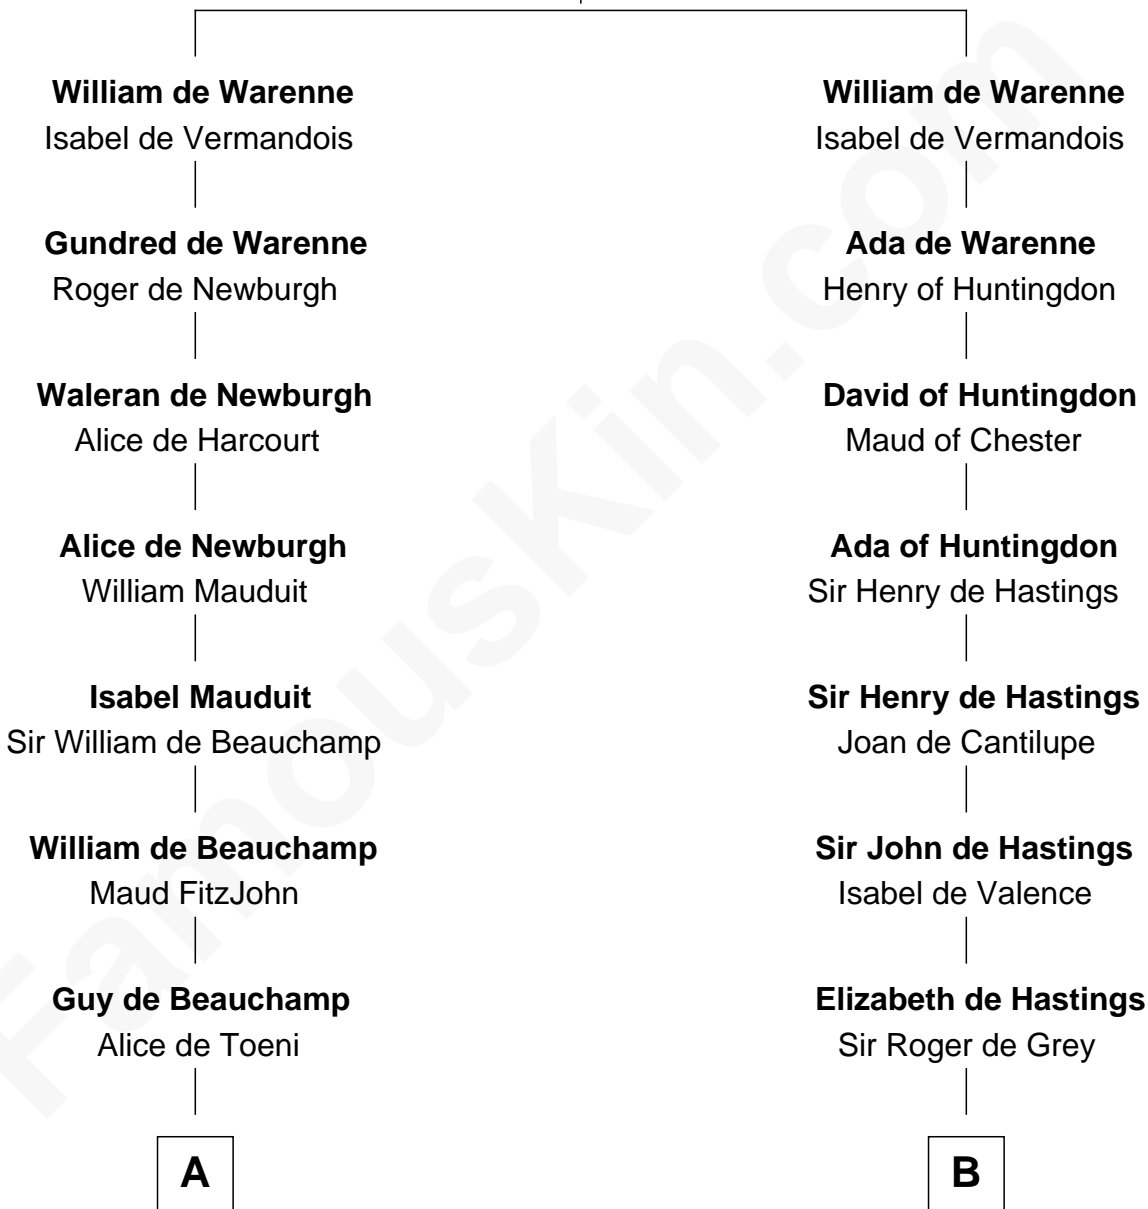

FamousKin.com Relationship Chart of

William Floyd

Signer of the Declaration of Independence

21st cousin of

John Langdon

Signer of the U.S. Constitution

William de Warenne

Gundred - - - - -

C

Abigail Reymes
Rev. Nathaniel Brewster

Probable

Sarah Brewster
Jonathan Smith

Jonathan Smith
Elizabeth Platt

Tabitha Smith
Nicholl Floyd

William Floyd
Signer of Declaration of Independence

D