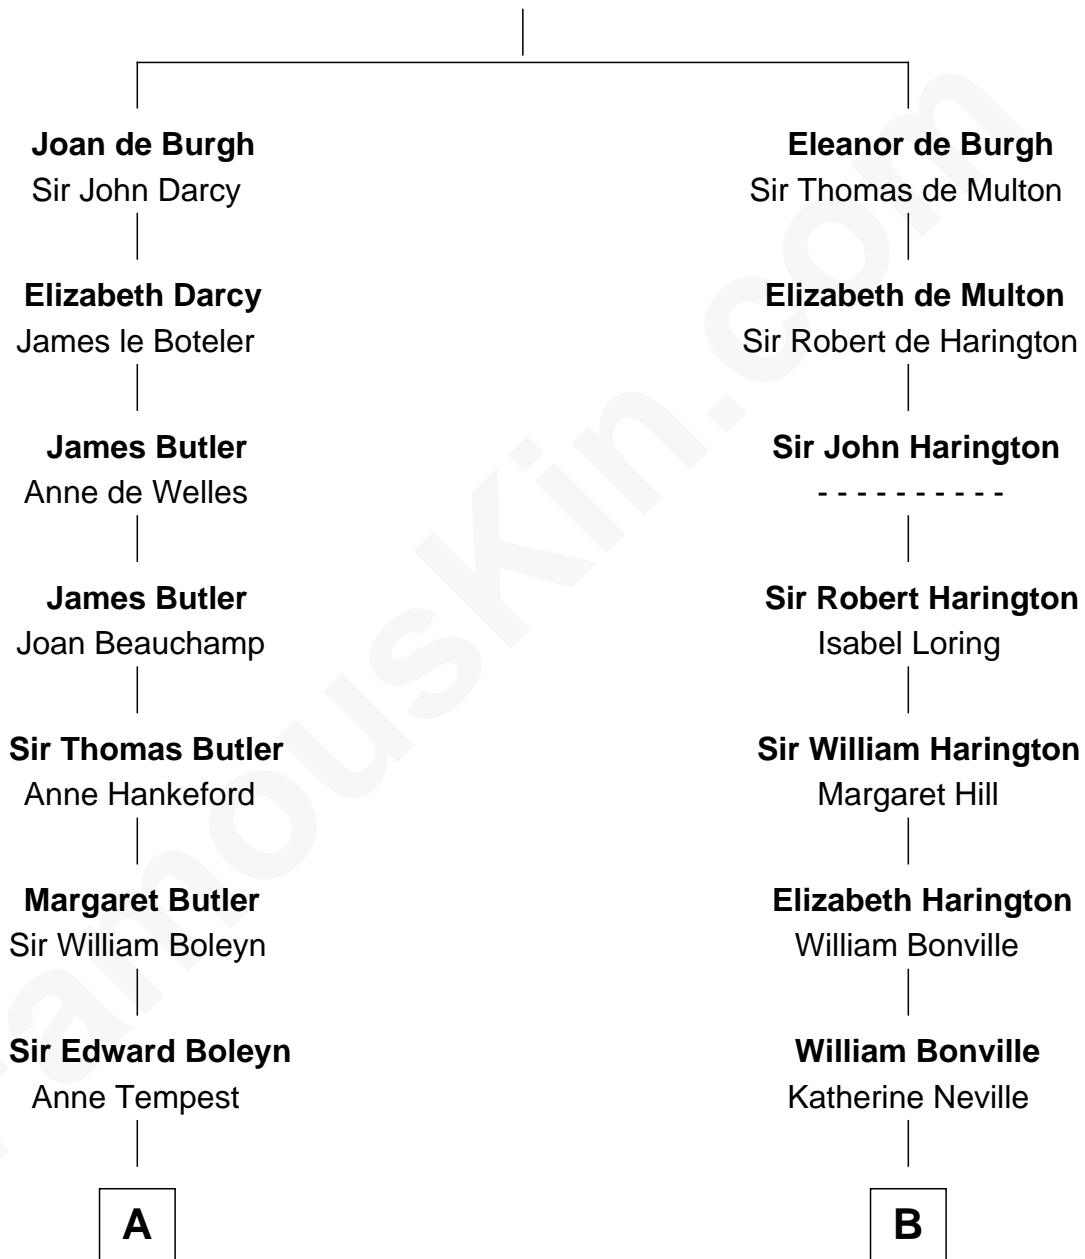

## Relationship Chart of

### William Floyd

Signer of the Declaration of Independence

15th cousin 5 times removed of

**Louis Auchincloss**  
Author

**Sir Richard de Burgh**

Margaret - - - - -

**C**

**Elizabeth Buck**  
John Auchincloss

**John Winthrop Auchincloss**  
Joanna Hone Russell

**Joseph Howland Auchincloss**  
Priscilla Dixon Stanton

**Louis Auchincloss**  
*Author*

FamousKin.com