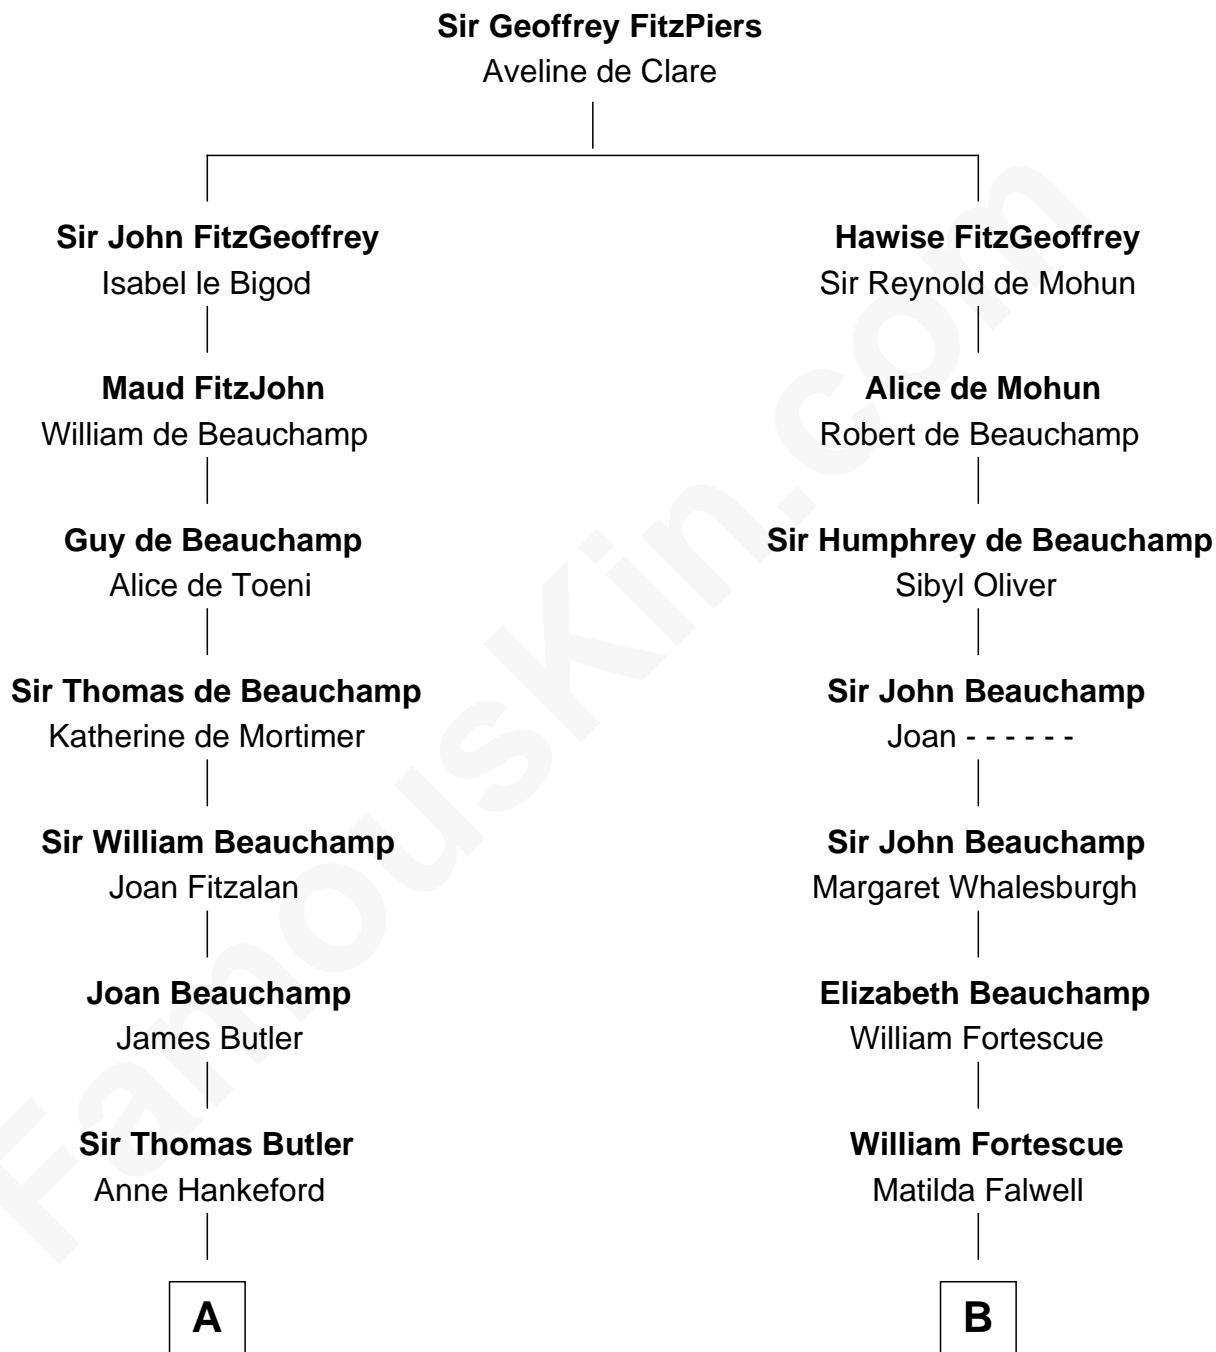

FamousKin.com

Relationship Chart of

William Floyd

Signer of the Declaration of Independence

17th cousin 4 times removed of

Clarence Day

Author of Life with Father

C

William Ely

Drusilla Brewster

Mary Ely

Henry Day

Benjamin Henry Day

Evelina Shepard

Clarence Shepard Day

Lavinia Elizabeth Stockwell